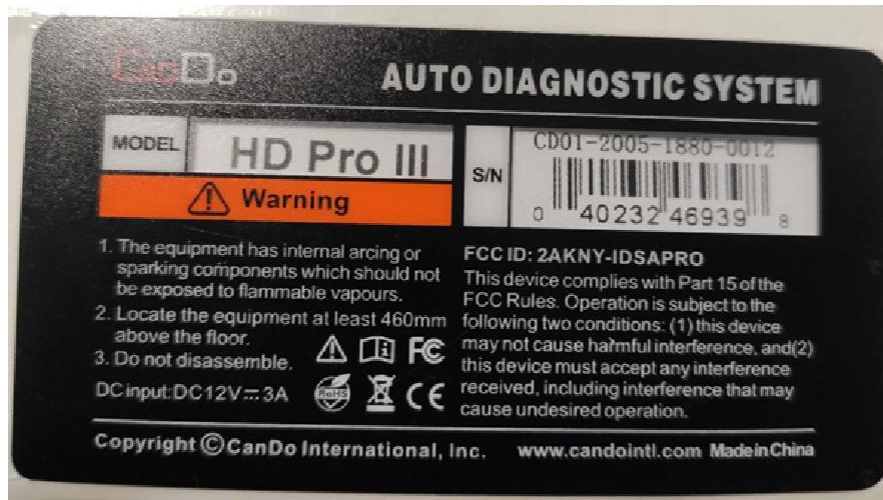

Label:

Size: 95mm x 50mm

Label location: