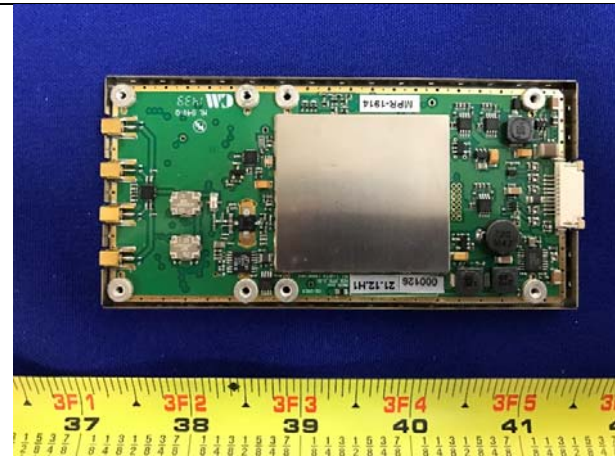

6.5 EUT Photos – Internal

Open Case View

PCB with shielding View

Module with shielding Top View

Module with shielding Bottom View

Module without shielding Top View

Antenna View