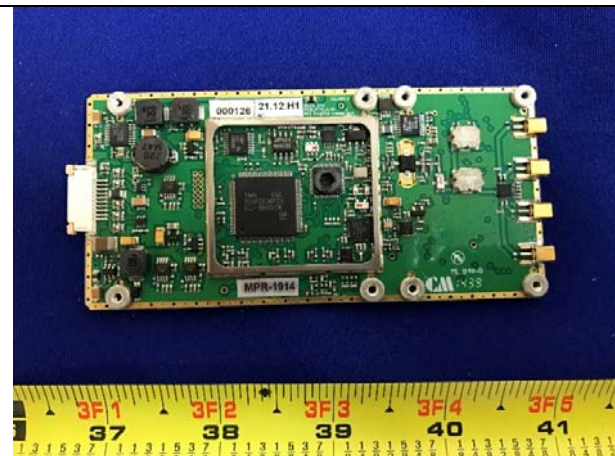

6.5 EUT Photos – Internal

Open Case View

PCB with shielding View

Module with shielding Top View

Module with shielding Bottom View

Module without shielding Top View

Antenna View