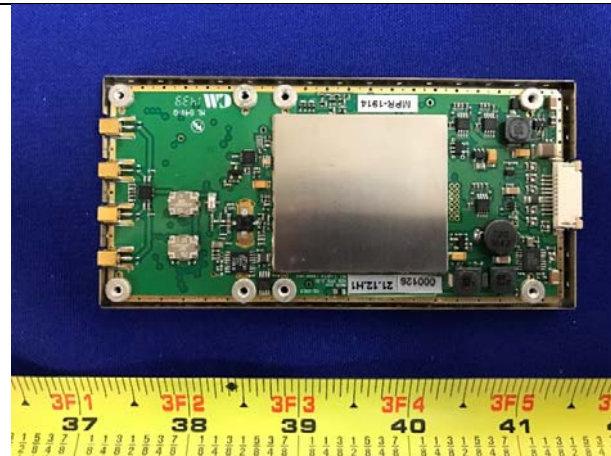

6.5 EUT Photos – Internal

Open Case View

PCB with shielding View

Module with shielding Top View

Module with shielding Bottom View

Module without shielding Top View

-