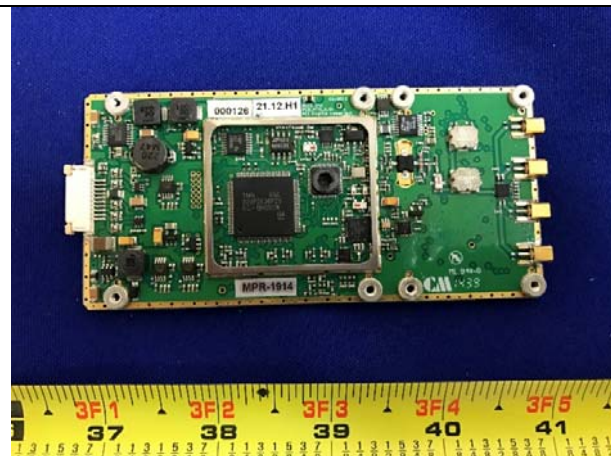

6.5 EUT Photos – Internal

Open Case View

PCB with shielding View

Module with shielding Top View

Module with shielding Bottom View

Module without shielding Top View

-