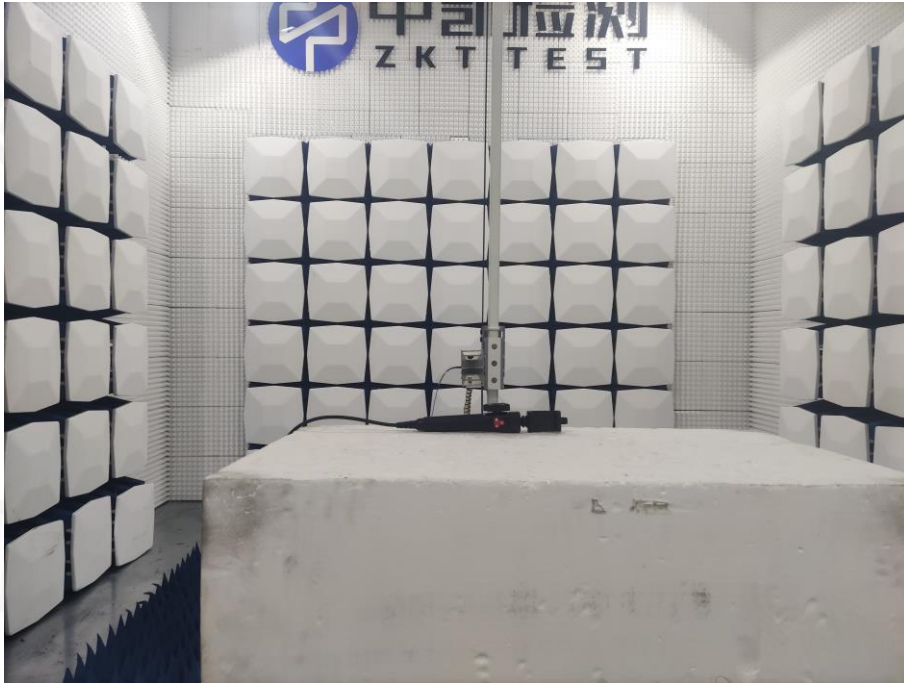

EUT TEST PHOTO

Shenzhen ZKT Technology Co., Ltd.

1/F, No. 101, Building B, No. 6, Tangwei Community Industrial Avenue, Fuhai Street, Bao'an District, Shenzhen, China

+86-400-000-9970

+86-755-2233 6688

zkt@zkt-lab.com