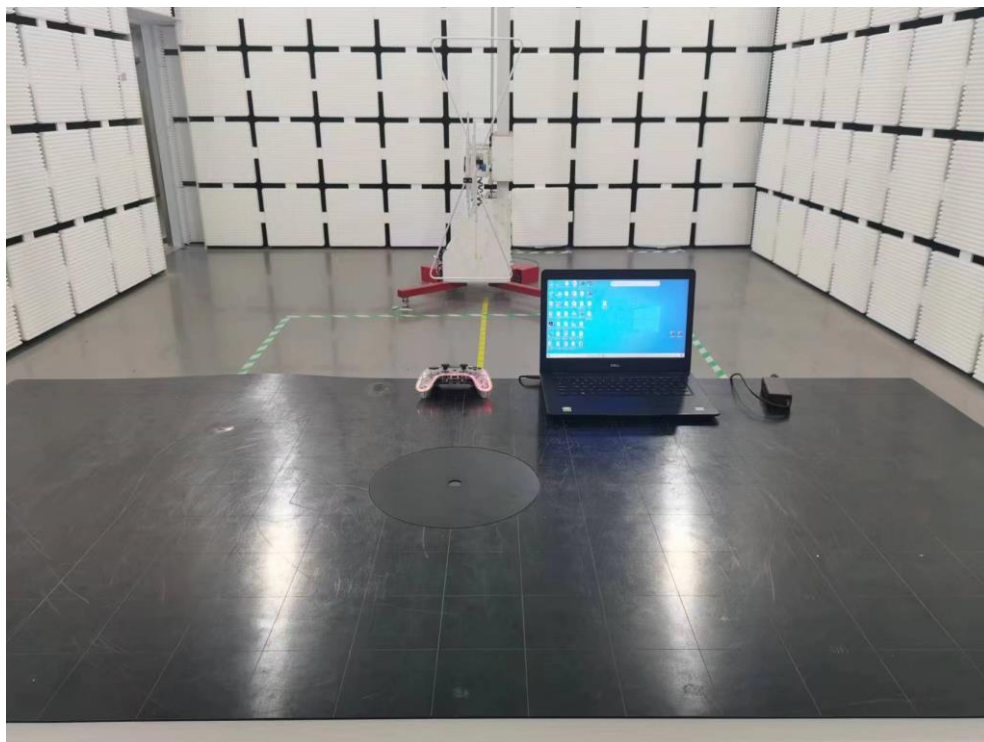

# Appendix I Test Setup Photo

FCC ID: 2AKMJ-SB922565

Spurious Radiation Emissions Test (<1G)

Spurious Radiation Emissions Test (>1G)

### Conducted emission Test

-----End-----