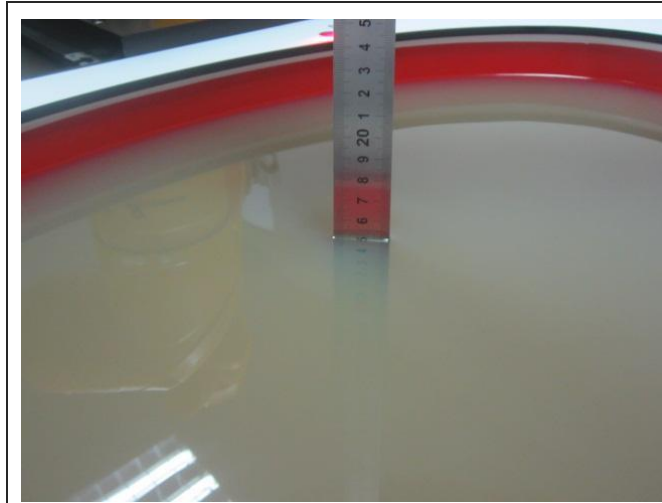

1. TestSetup Photos

Liquid depth in the Body phantom

Rear (0mm)

Front (0mm)

Left Side (0mm)

Right Side (0mm)

Top Side (0mm)

Bottom Side (0mm)