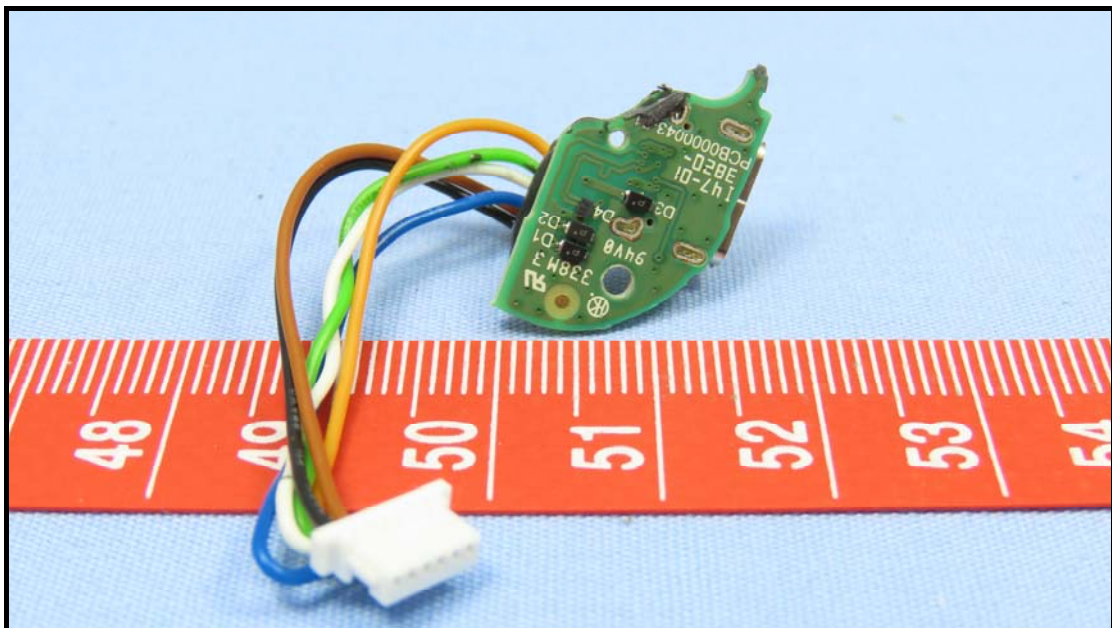

CONSTRUCTION PHOTOS OF EUT

Brand: HP, Model: HSA-N001E

Right Earbud

BUREAU
VERITAS

Charging Case

BUREAU
VERITAS