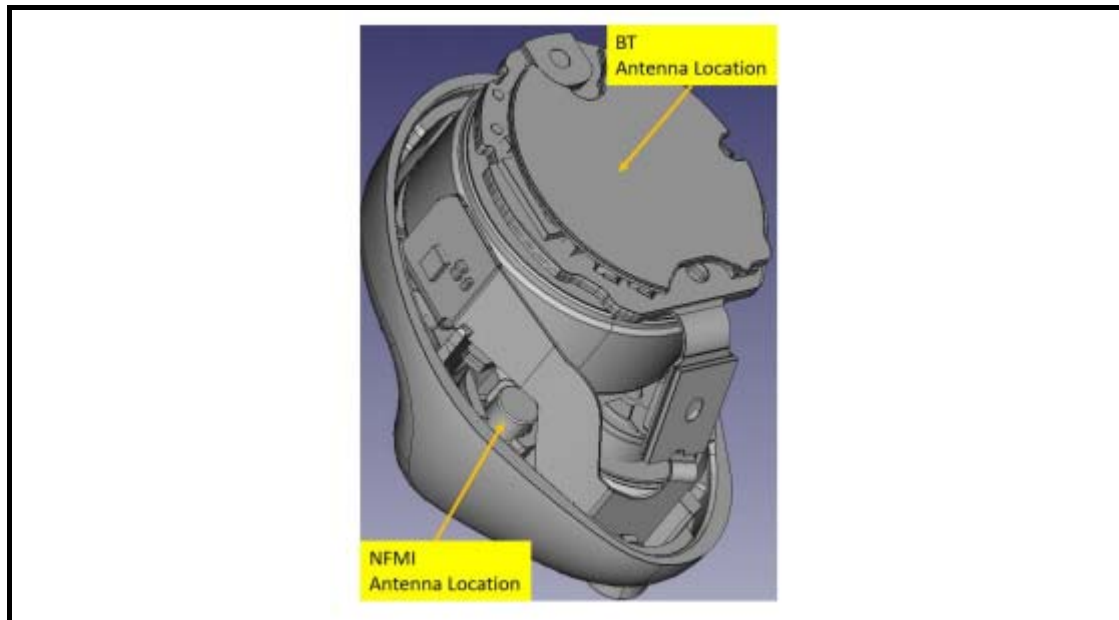

CONSTRUCTION PHOTOS OF EUT

Brand: HP, Model: HSA-N001E

Right Earbud

BUREAU
VERITAS

Charging Case

BUREAU
VERITAS