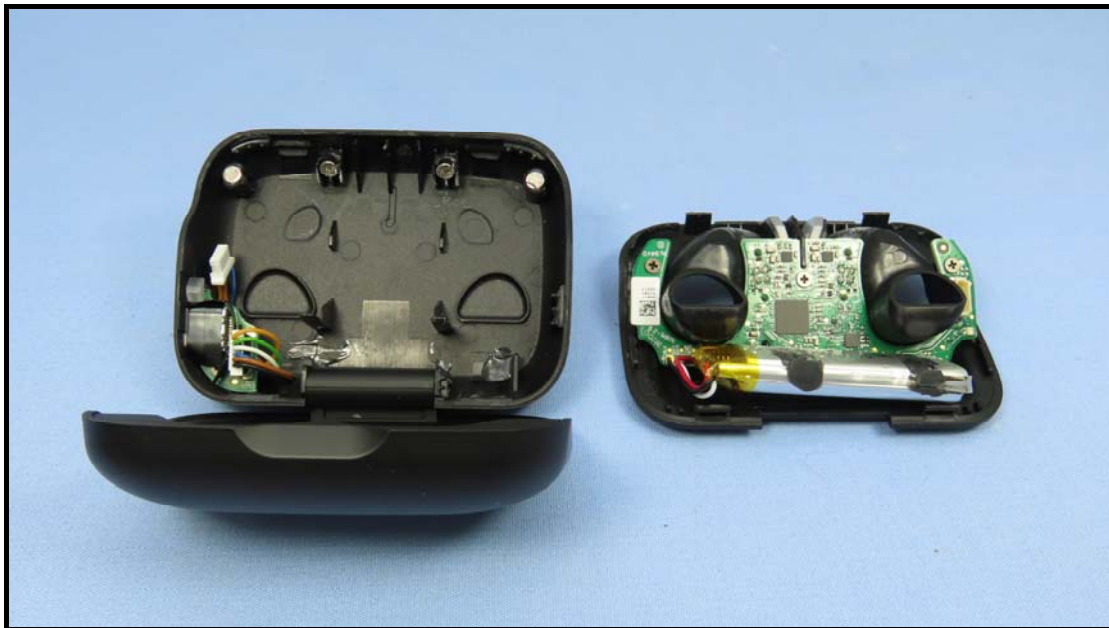

CONSTRUCTION PHOTOS OF EUT

Brand: HP, Model: HSA-N001E

Right Earbud

BUREAU
VERITAS

Charging Case

BUREAU
VERITAS