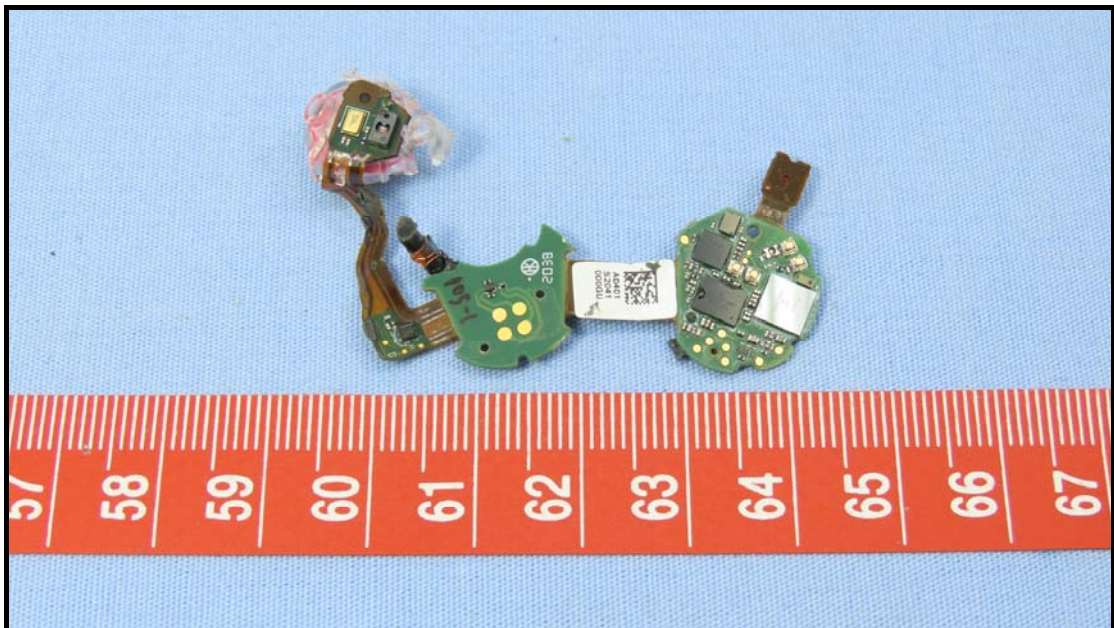

CONSTRUCTION PHOTOS OF EUT

Brand: HP, Model: HSA-N001E

Right Earbud

BUREAU
VERITAS

Charging Case

BUREAU
VERITAS