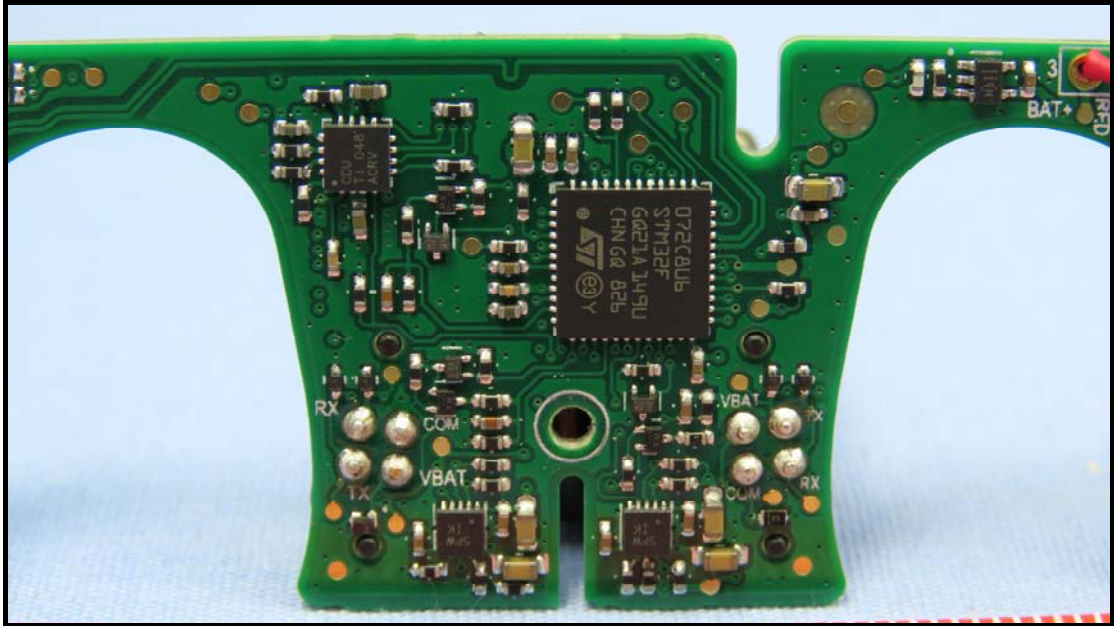

CONSTRUCTION PHOTOS OF EUT

Brand: HP, Model: HSA-N001E

Right Earbud

BUREAU
VERITAS

Charging Case

BUREAU
VERITAS