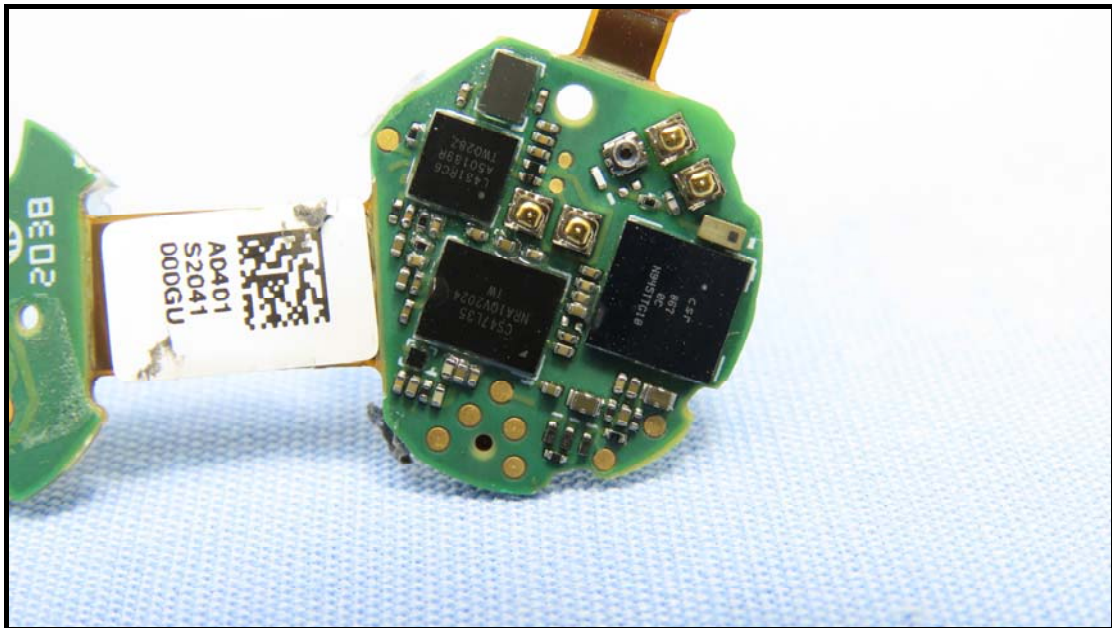

CONSTRUCTION PHOTOS OF EUT

Brand: HP, Model: HSA-N001E

Right Earbud

BUREAU
VERITAS

Charging Case

BUREAU
VERITAS