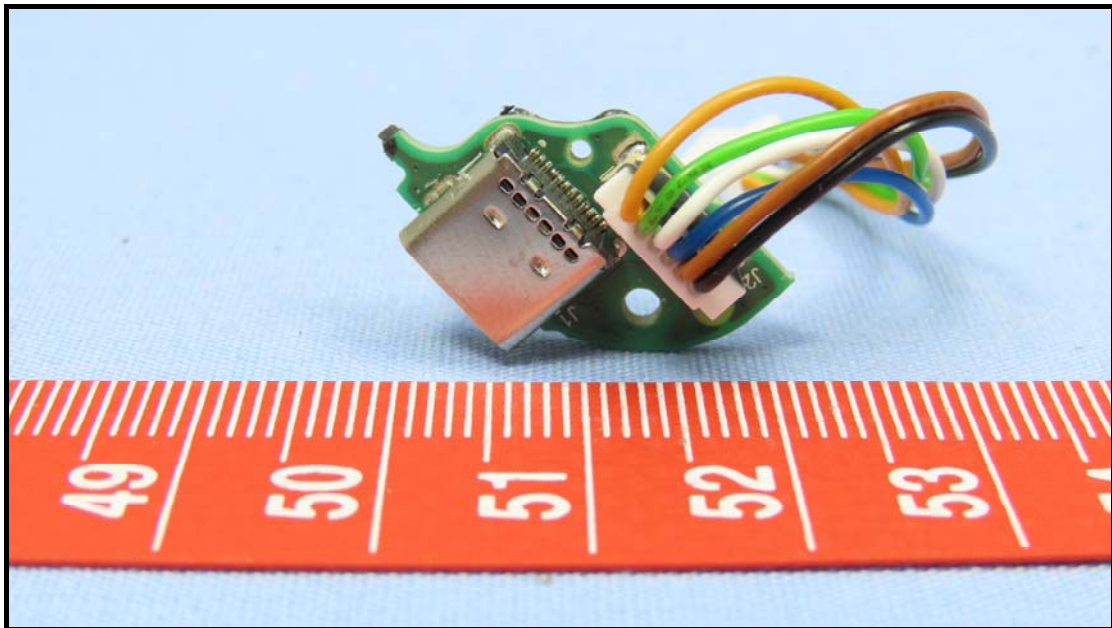

CONSTRUCTION PHOTOS OF EUT

Brand: HP, Model: HSA-N001E

Right Earbud

BUREAU
VERITAS

Charging Case

BUREAU
VERITAS