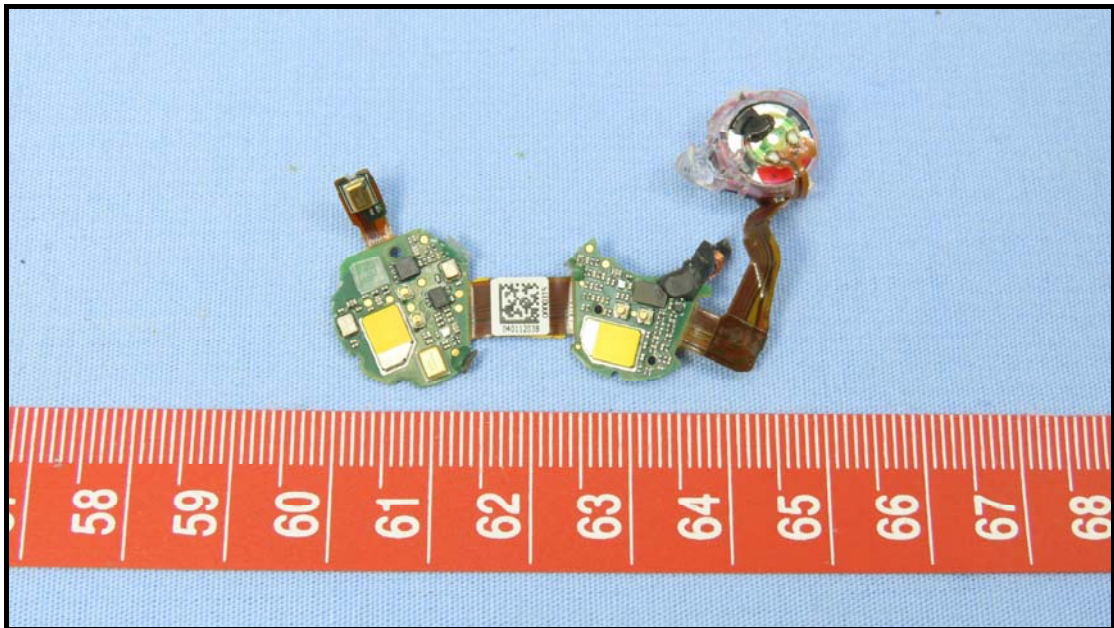

CONSTRUCTION PHOTOS OF EUT

Brand: HP, Model: HSA-N001E

Right Earbud

BUREAU
VERITAS

Charging Case

BUREAU
VERITAS