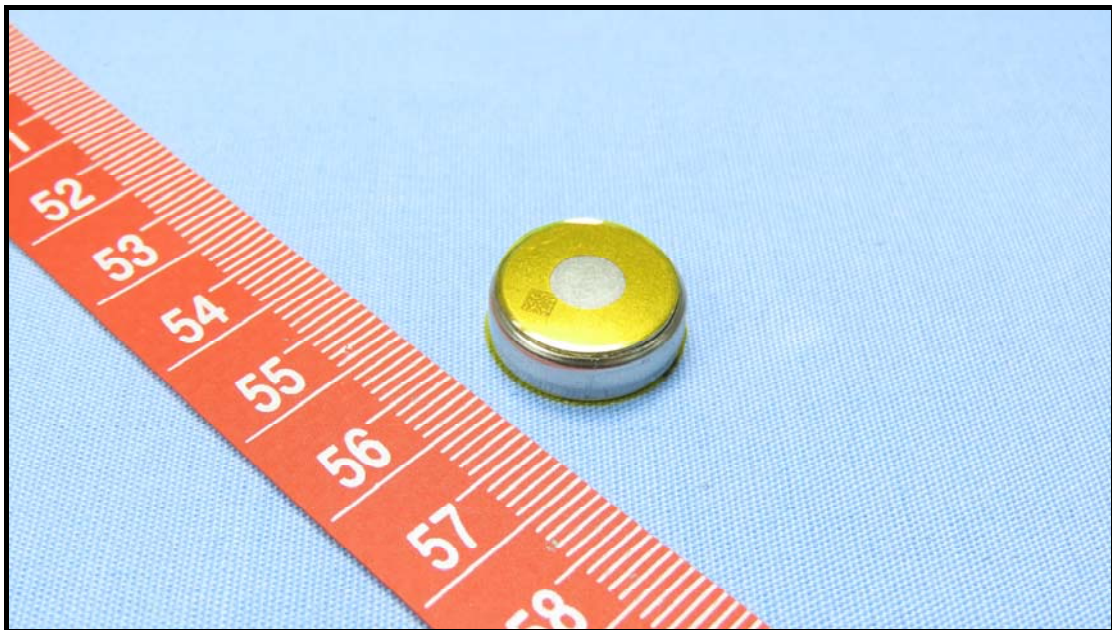

CONSTRUCTION PHOTOS OF EUT

Brand: HP, Model: HSA-N001E

Right Earbud

BUREAU
VERITAS

Charging Case

BUREAU
VERITAS