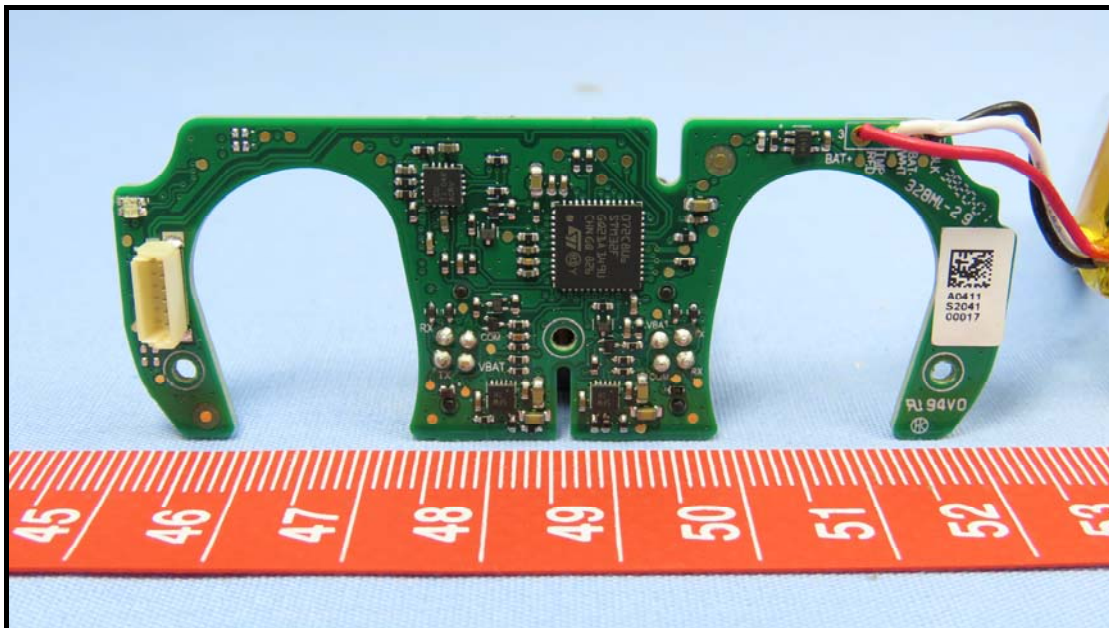

CONSTRUCTION PHOTOS OF EUT

Brand: HP, Model: HSA-N001E

Right Earbud

BUREAU
VERITAS

Charging Case

BUREAU
VERITAS