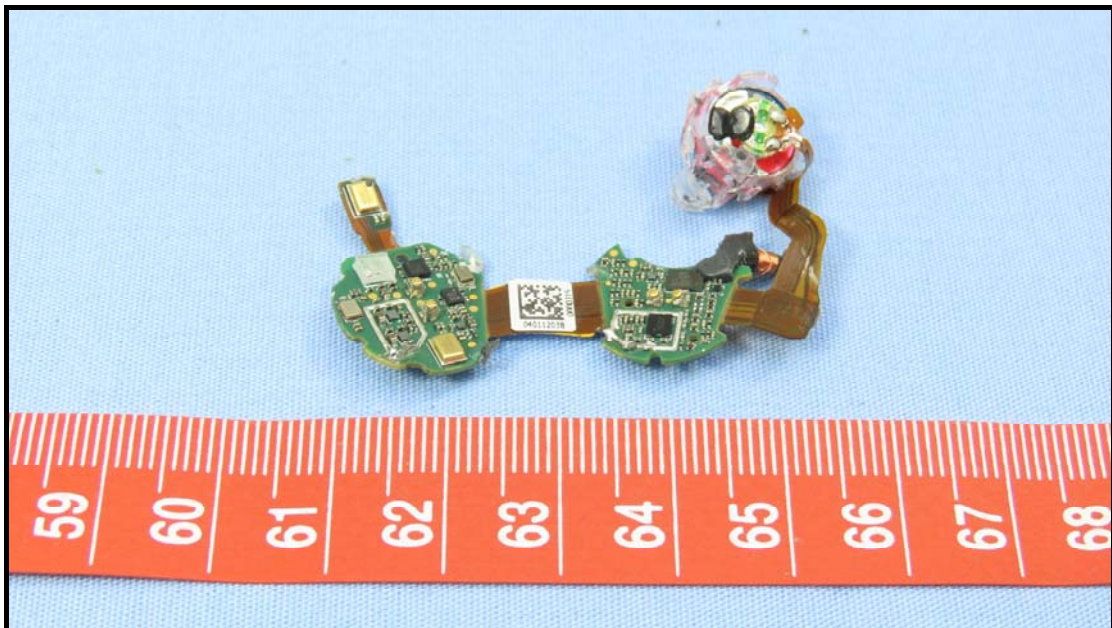

CONSTRUCTION PHOTOS OF EUT

Brand: HP, Model: HSA-N001E

Right Earbud

BUREAU
VERITAS

Charging Case

BUREAU
VERITAS