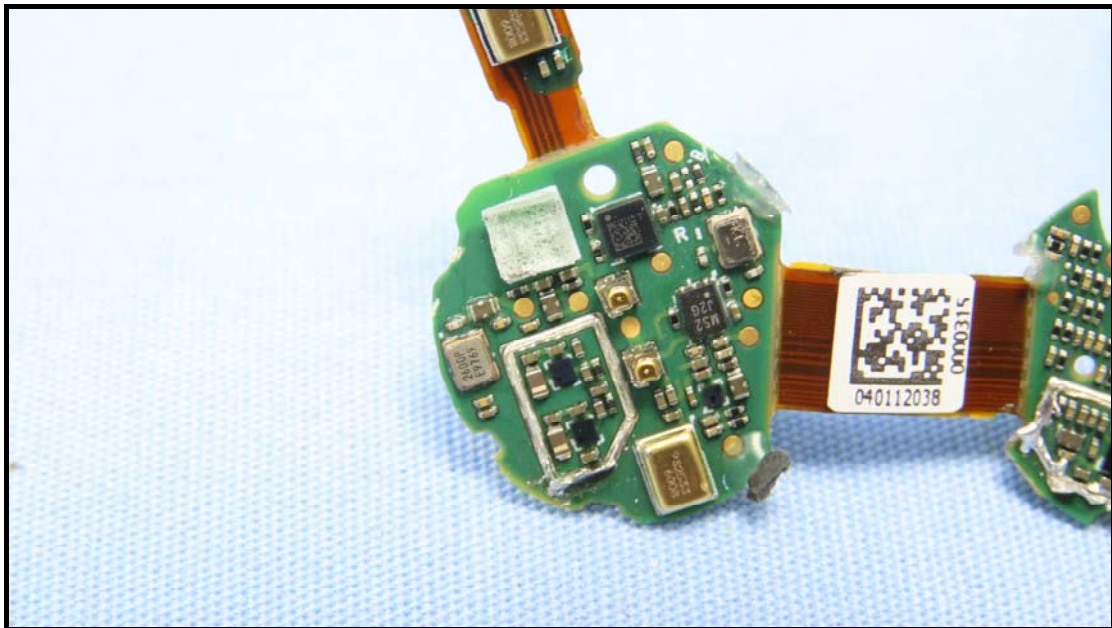

CONSTRUCTION PHOTOS OF EUT

Brand: HP, Model: HSA-N001E

Right Earbud

BUREAU
VERITAS

Charging Case

BUREAU
VERITAS