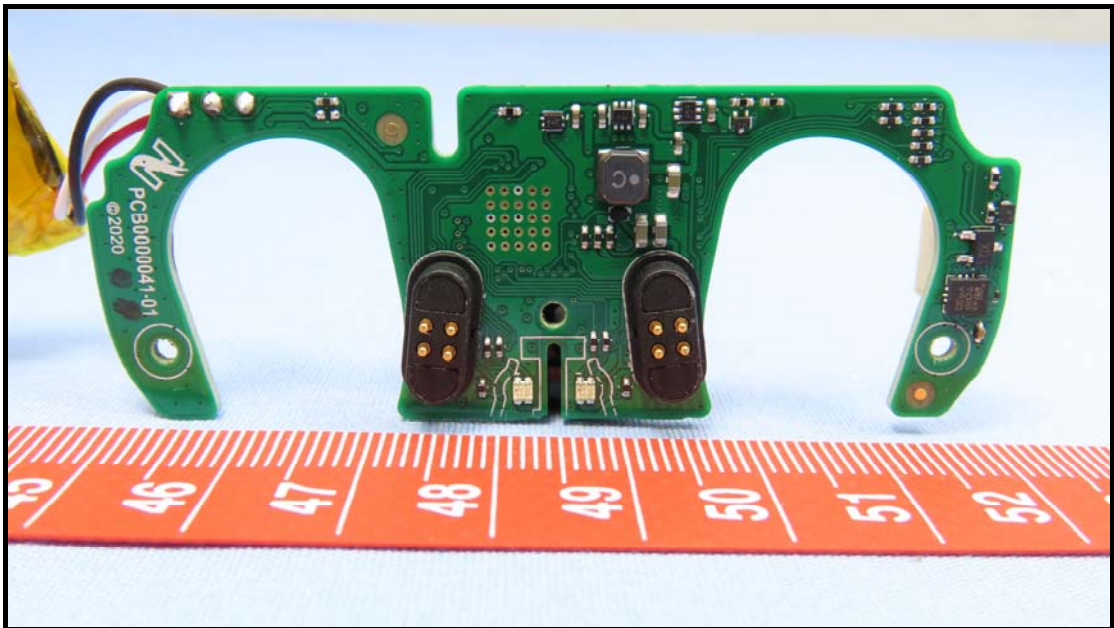

CONSTRUCTION PHOTOS OF EUT

Brand: HP, Model: HSA-N001E

Right Earbud

BUREAU
VERITAS

Charging Case

BUREAU
VERITAS