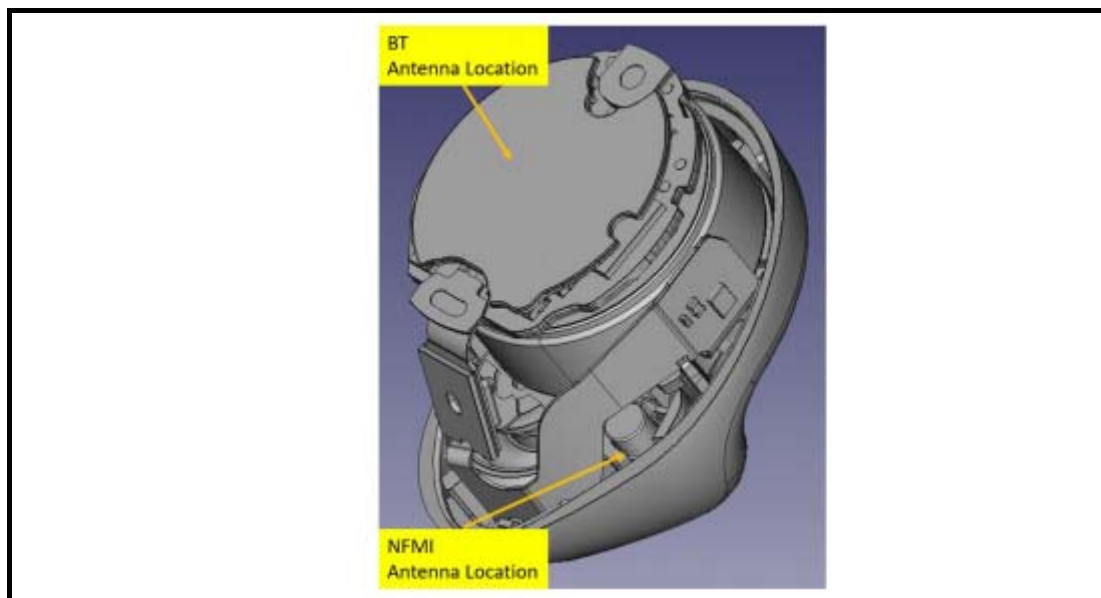

CONSTRUCTION PHOTOS OF EUT

Brand: HP, Model: HSA-N001E

Left Earbud

BUREAU
VERITAS

Charging Case