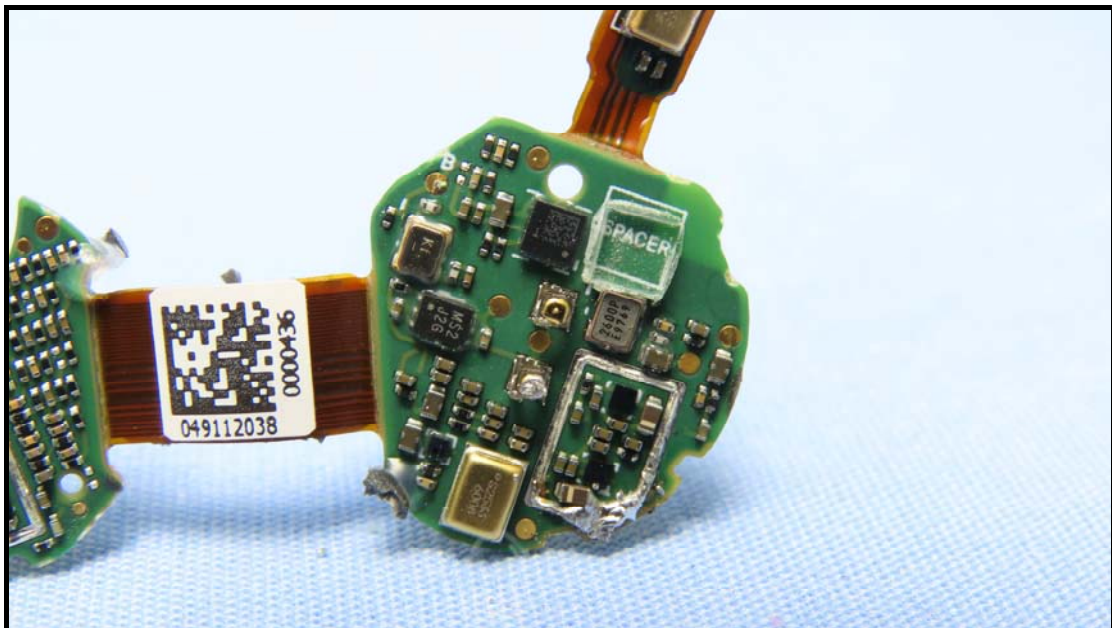

CONSTRUCTION PHOTOS OF EUT

Brand: HP, Model: HSA-N001E

Left Earbud

BUREAU
VERITAS

Charging Case