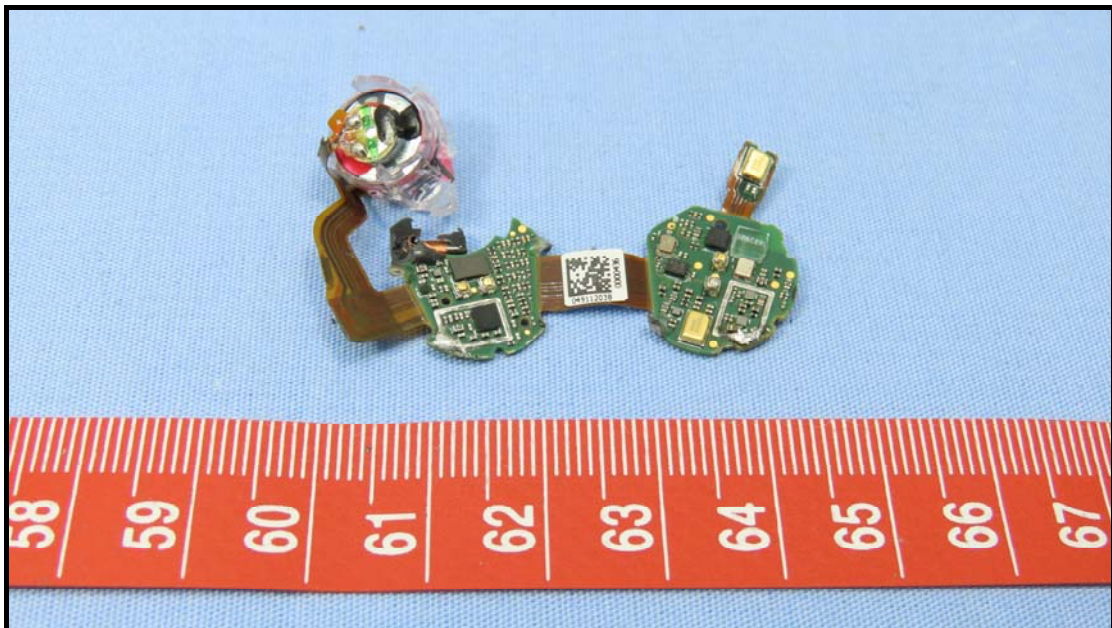

CONSTRUCTION PHOTOS OF EUT

Brand: HP, Model: HSA-N001E

Left Earbud

BUREAU
VERITAS

Charging Case