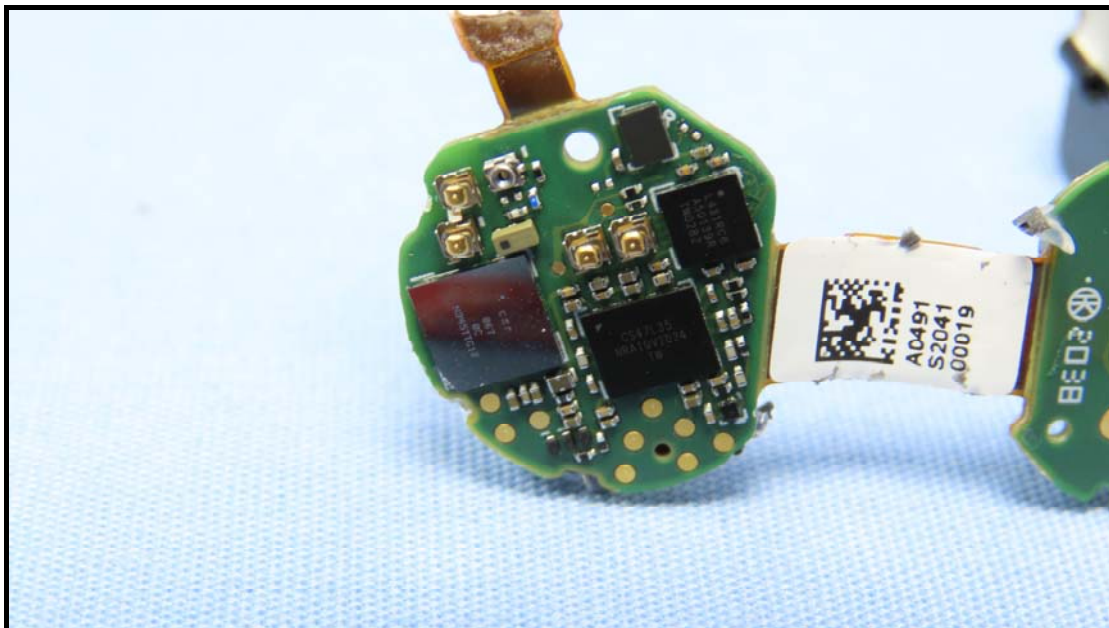

CONSTRUCTION PHOTOS OF EUT

Brand: HP, Model: HSA-N001E

Left Earbud

BUREAU
VERITAS

Charging Case