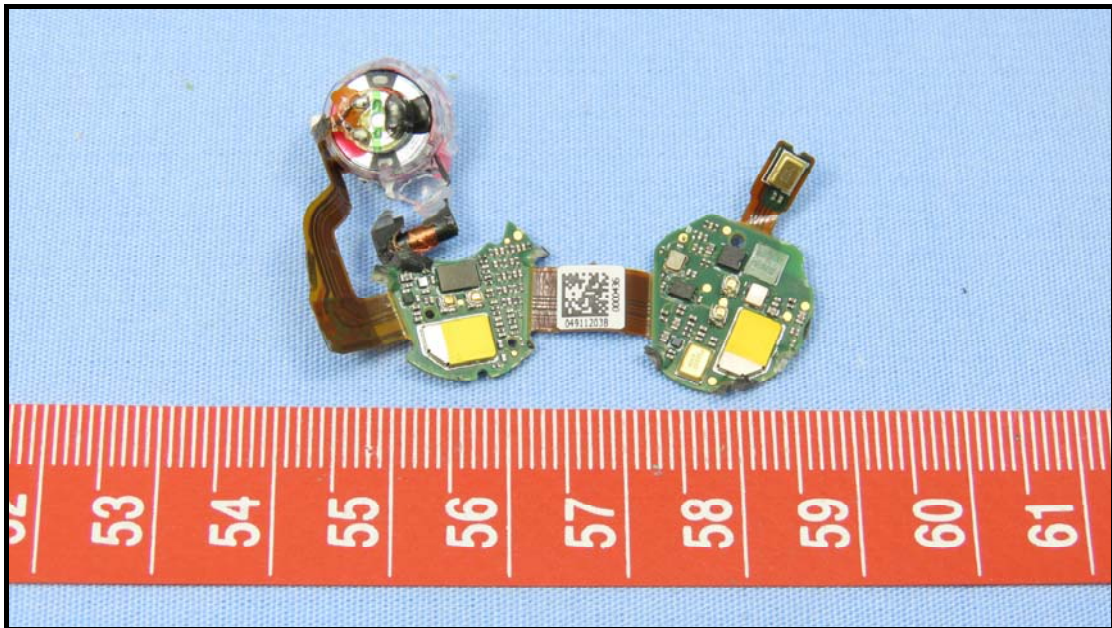

CONSTRUCTION PHOTOS OF EUT

Brand: HP, Model: HSA-N001E

Left Earbud

BUREAU
VERITAS

Charging Case