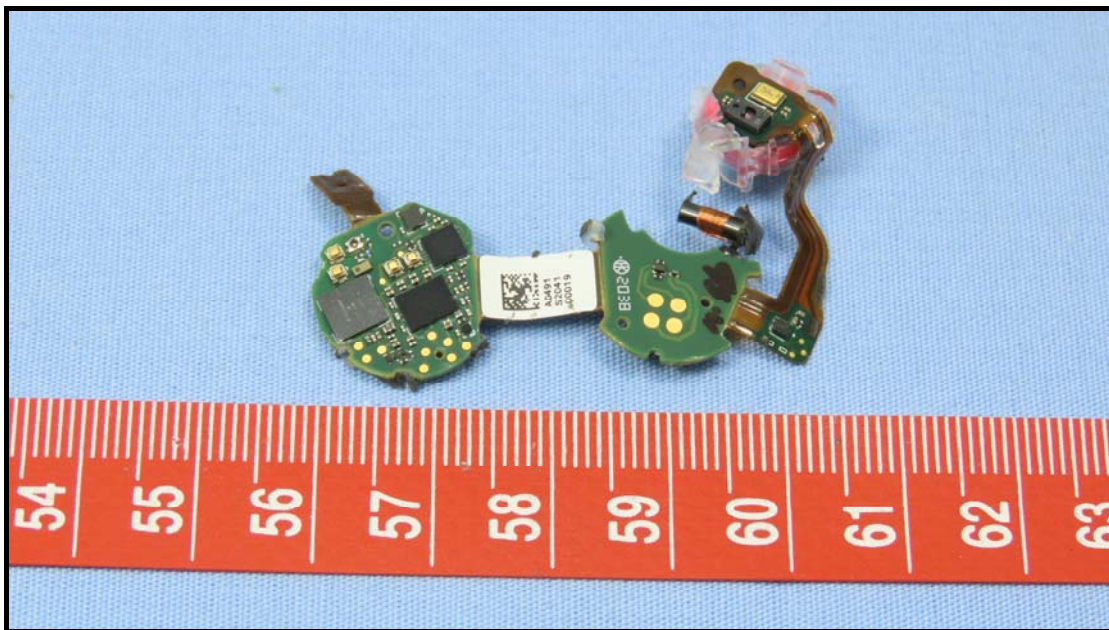

CONSTRUCTION PHOTOS OF EUT

Brand: HP, Model: HSA-N001E

Left Earbud

BUREAU
VERITAS

Charging Case