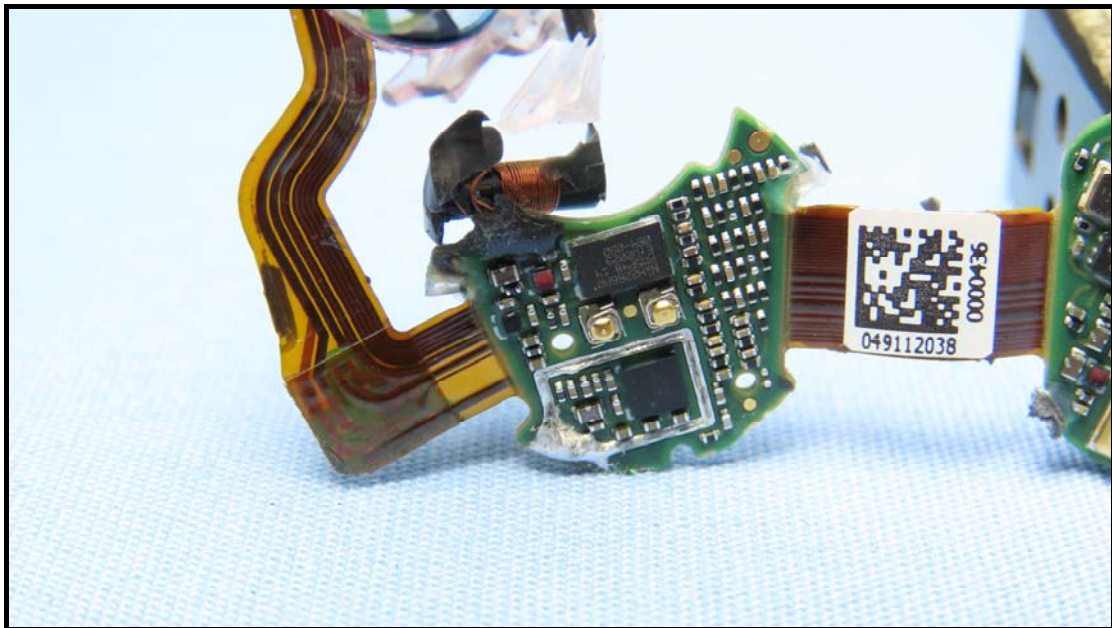

CONSTRUCTION PHOTOS OF EUT

Brand: HP, Model: HSA-N001E

Left Earbud

BUREAU
VERITAS

Charging Case