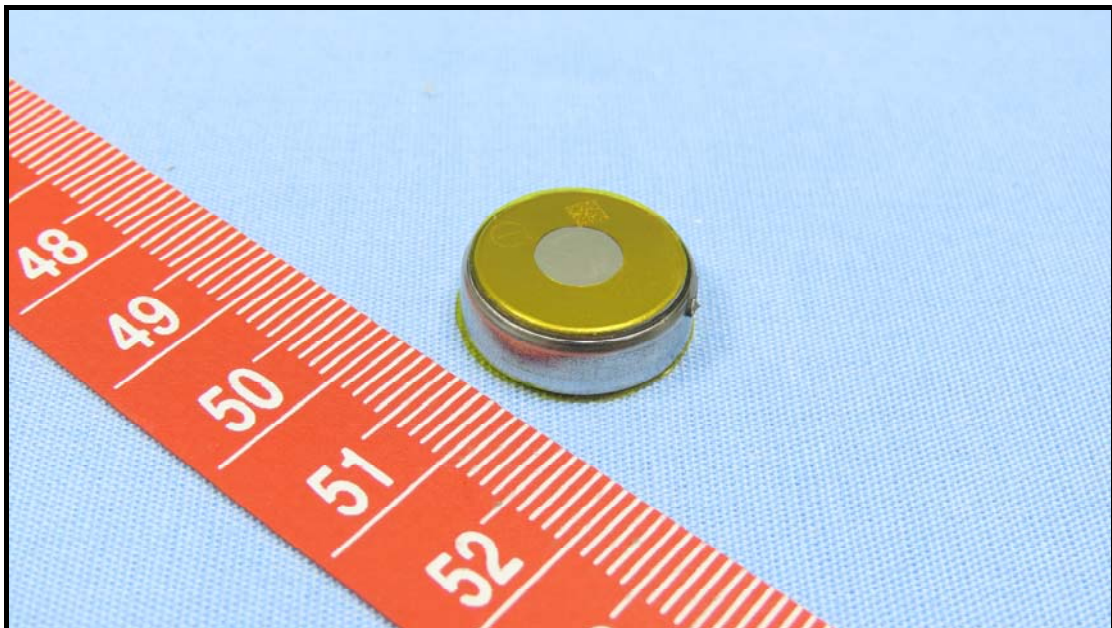

CONSTRUCTION PHOTOS OF EUT

Brand: HP, Model: HSA-N001E

Left Earbud

BUREAU
VERITAS

Charging Case