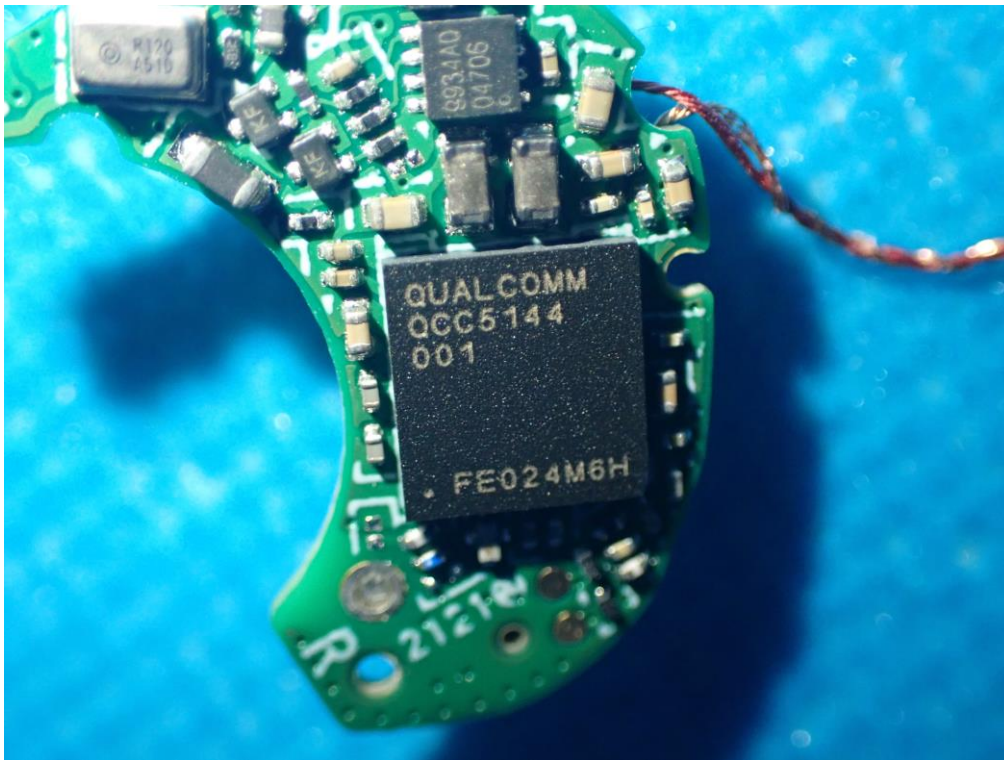

Internal Photos

Test Model: HA-FW1000T

Right

OPEN VIEW OF EUT

VIEW OF BATTERY

INTERNAL VIEW OF EUT-1

INTERNAL VIEW OF EUT-2

INTERNAL VIEW OF EUT-3

INTERNAL VIEW OF EUT-4

Left
OPEN VIEW OF EUT

VIEW OF BATTERY

INTERNAL VIEW OF EUT-1

INTERNAL VIEW OF EUT-2

INTERNAL VIEW OF EUT-3

INTERNAL VIEW OF EUT-4