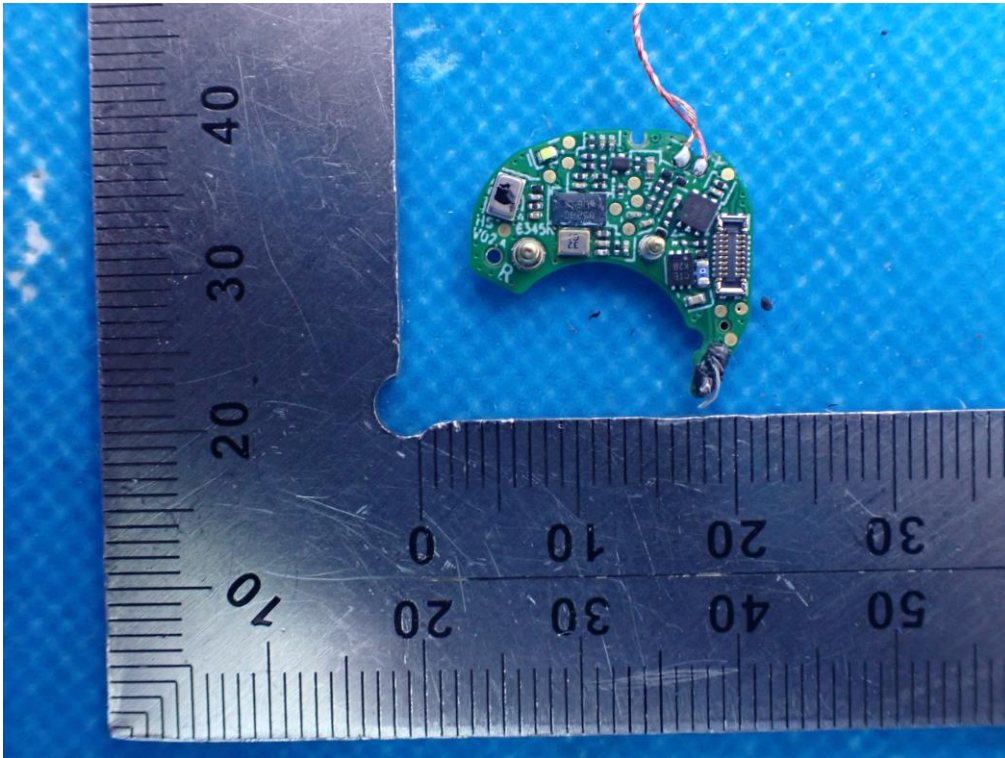

Internal Photos

Test Model: HA-FW1000T

Right

OPEN VIEW OF EUT

VIEW OF BATTERY

INTERNAL VIEW OF EUT-1

INTERNAL VIEW OF EUT-2

INTERNAL VIEW OF EUT-3

INTERNAL VIEW OF EUT-4

Left
OPEN VIEW OF EUT

VIEW OF BATTERY

INTERNAL VIEW OF EUT-1

INTERNAL VIEW OF EUT-2

INTERNAL VIEW OF EUT-3

INTERNAL VIEW OF EUT-4