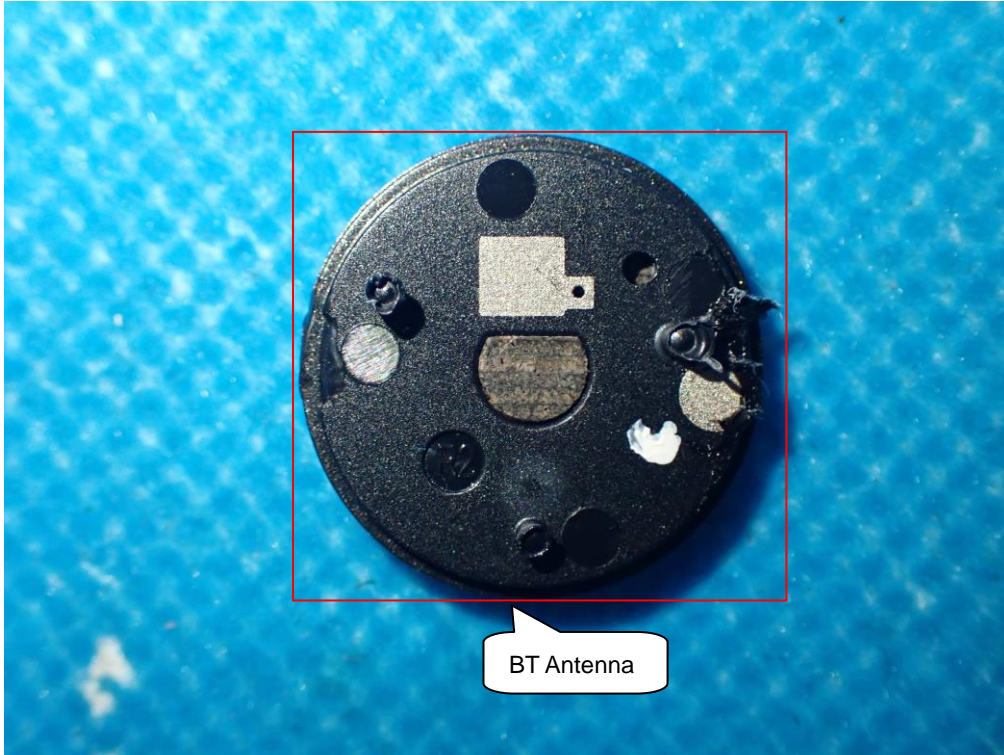

Internal Photos

Test Model: HA-FW1000T

Right

OPEN VIEW OF EUT

VIEW OF BATTERY

INTERNAL VIEW OF EUT-1

INTERNAL VIEW OF EUT-2

INTERNAL VIEW OF EUT-3

INTERNAL VIEW OF EUT-4

Left
OPEN VIEW OF EUT

VIEW OF BATTERY

INTERNAL VIEW OF EUT-1

INTERNAL VIEW OF EUT-2

INTERNAL VIEW OF EUT-3

INTERNAL VIEW OF EUT-4