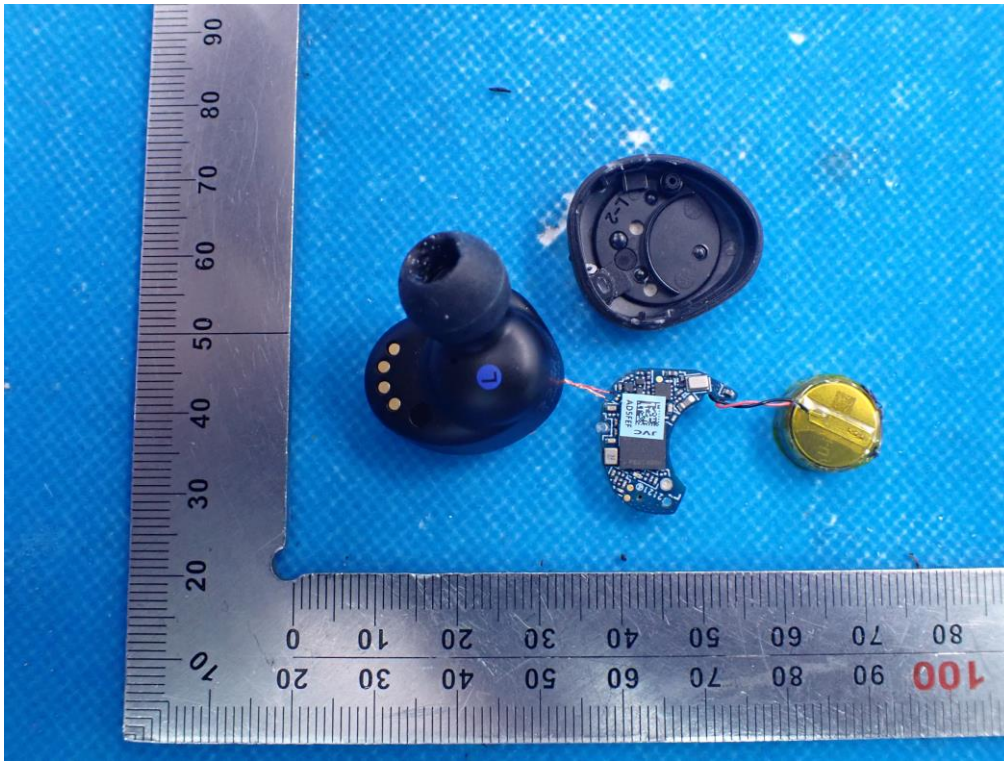

Internal Photos

Test Model: HA-FW1000T

Right

OPEN VIEW OF EUT

VIEW OF BATTERY

INTERNAL VIEW OF EUT-1

INTERNAL VIEW OF EUT-2

INTERNAL VIEW OF EUT-3

INTERNAL VIEW OF EUT-4

Left
OPEN VIEW OF EUT

VIEW OF BATTERY

INTERNAL VIEW OF EUT-1

INTERNAL VIEW OF EUT-2

INTERNAL VIEW OF EUT-3

INTERNAL VIEW OF EUT-4