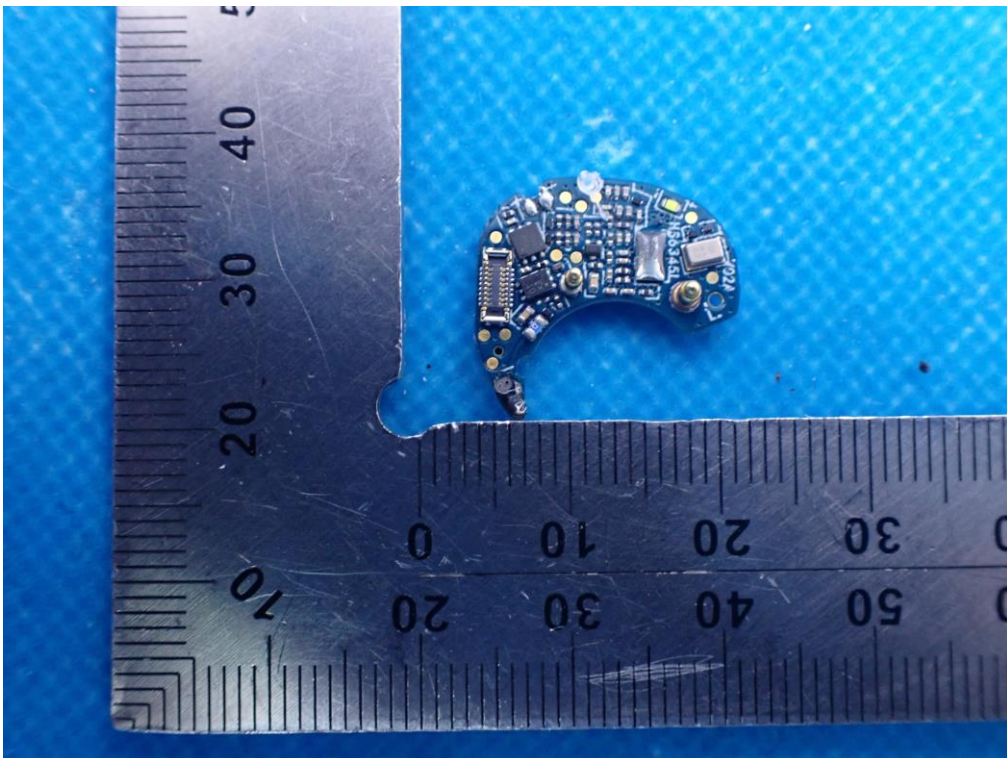

Internal Photos

Test Model: HA-FW1000T

Right

OPEN VIEW OF EUT

VIEW OF BATTERY

INTERNAL VIEW OF EUT-1

INTERNAL VIEW OF EUT-2

INTERNAL VIEW OF EUT-3

INTERNAL VIEW OF EUT-4

Left
OPEN VIEW OF EUT

VIEW OF BATTERY

INTERNAL VIEW OF EUT-1

INTERNAL VIEW OF EUT-2

INTERNAL VIEW OF EUT-3

INTERNAL VIEW OF EUT-4