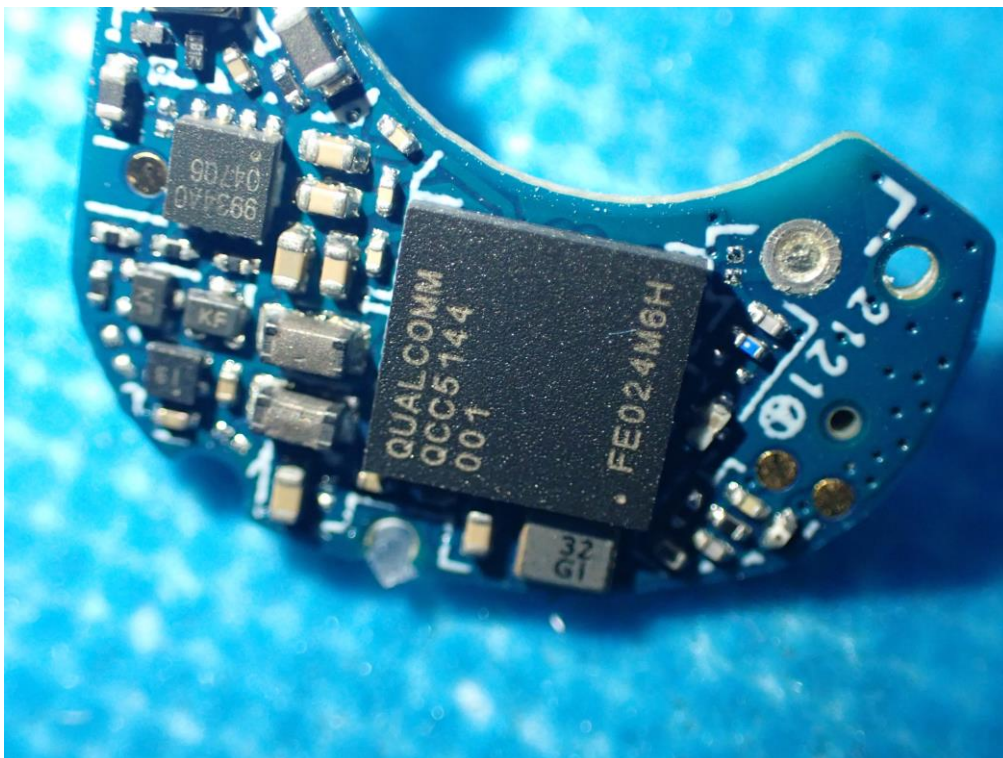

Internal Photos

Test Model: HA-FW1000T

Right

OPEN VIEW OF EUT

VIEW OF BATTERY

INTERNAL VIEW OF EUT-1

INTERNAL VIEW OF EUT-2

INTERNAL VIEW OF EUT-3

INTERNAL VIEW OF EUT-4

Left
OPEN VIEW OF EUT

VIEW OF BATTERY

INTERNAL VIEW OF EUT-1

INTERNAL VIEW OF EUT-2

INTERNAL VIEW OF EUT-3

INTERNAL VIEW OF EUT-4