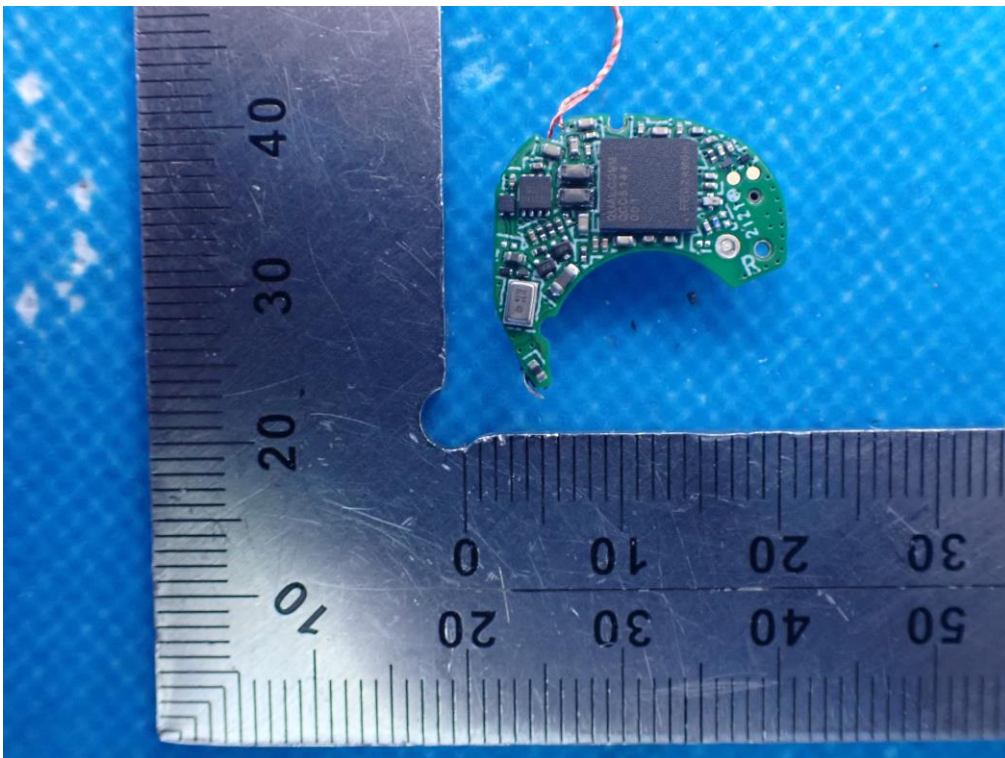

Internal Photos

Test Model: HA-FW1000T

Right

OPEN VIEW OF EUT

VIEW OF BATTERY

INTERNAL VIEW OF EUT-1

INTERNAL VIEW OF EUT-2

INTERNAL VIEW OF EUT-3

INTERNAL VIEW OF EUT-4

Left
OPEN VIEW OF EUT

VIEW OF BATTERY

INTERNAL VIEW OF EUT-1

INTERNAL VIEW OF EUT-2

INTERNAL VIEW OF EUT-3

INTERNAL VIEW OF EUT-4