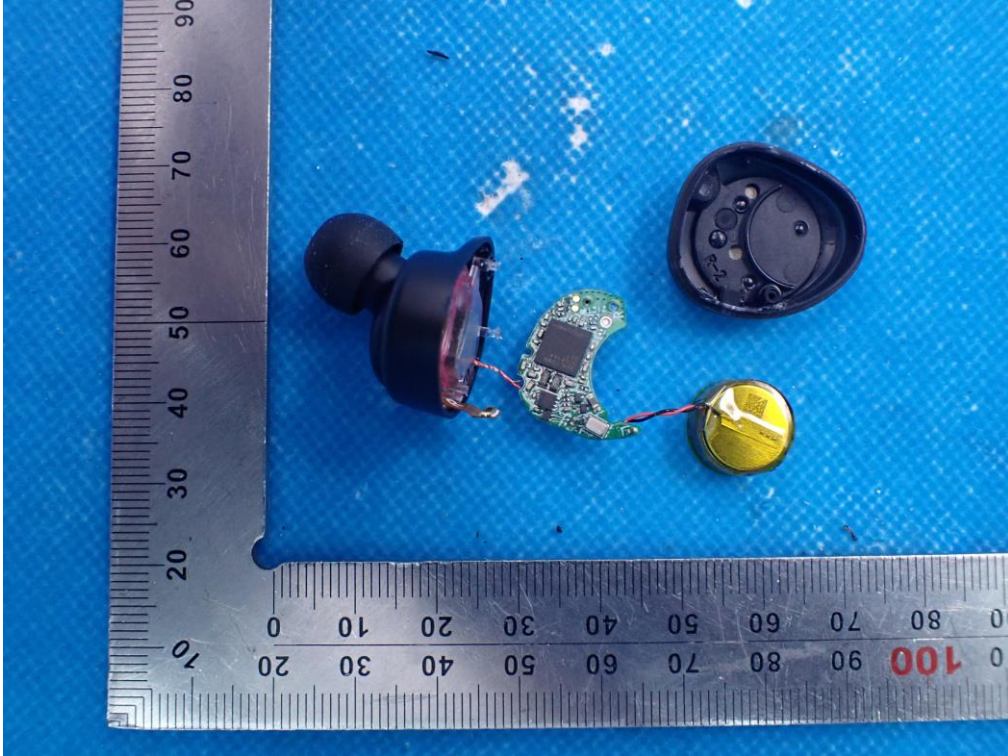

Internal Photos

Test Model: HA-FW1000T

Right

OPEN VIEW OF EUT

VIEW OF BATTERY

INTERNAL VIEW OF EUT-1

INTERNAL VIEW OF EUT-2

INTERNAL VIEW OF EUT-3

INTERNAL VIEW OF EUT-4

Left
OPEN VIEW OF EUT

VIEW OF BATTERY

INTERNAL VIEW OF EUT-1

INTERNAL VIEW OF EUT-2

INTERNAL VIEW OF EUT-3

INTERNAL VIEW OF EUT-4