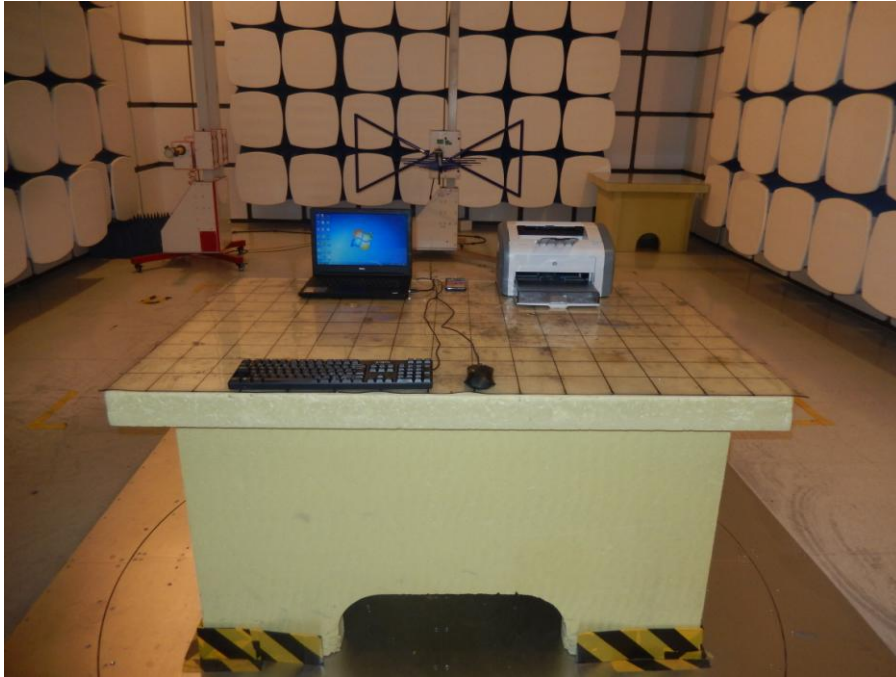

## A7\_JBP Setup photo

Radiated Measurement Photos

30MHz- 1GHz

Above 1GHz

## Conducted Measurement Photos