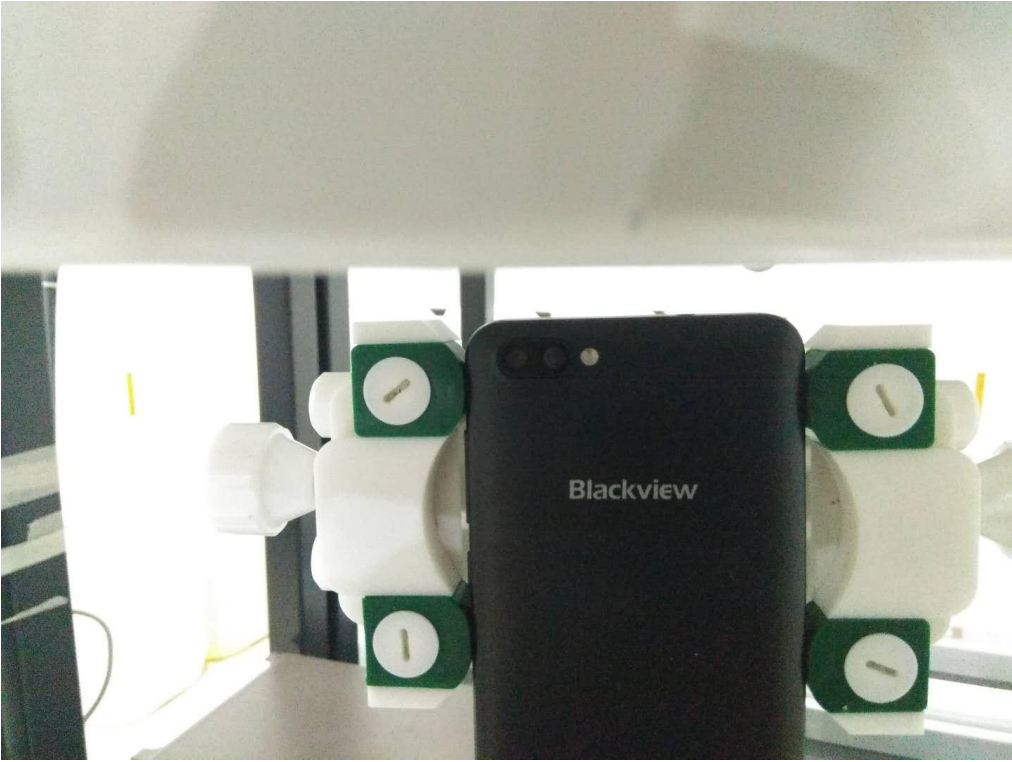

A7_SAR Setup photo

Right Touch

Right Tilt

Left Touch

Left Tilt

Body Front side(separation distance is 10mm)

Body Back side(separation distance is 10mm)

Body right side(separation distance is 10mm)

Body top side(separation distance is 10mm)

Body Bottom side(separation distance is 10mm)