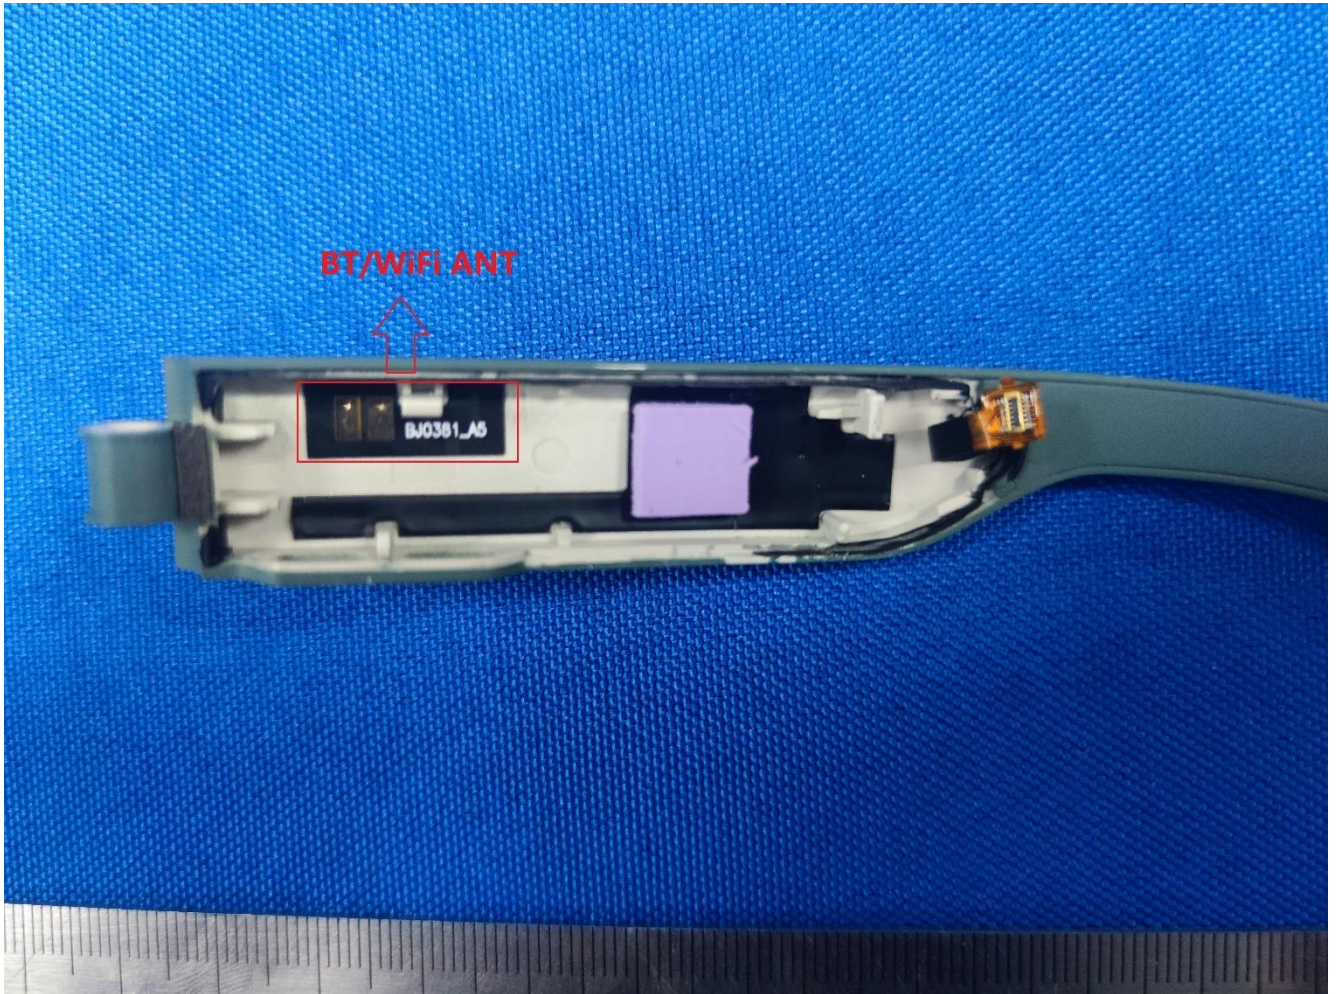

### EUT Photos (Model: G35A-00)

EUT Antenna Locations

**SAR Test Setup Photos****Head**

Front side (0mm)

**Body**

Back side(0mm)

Left side(0mm)

Right side(0mm)