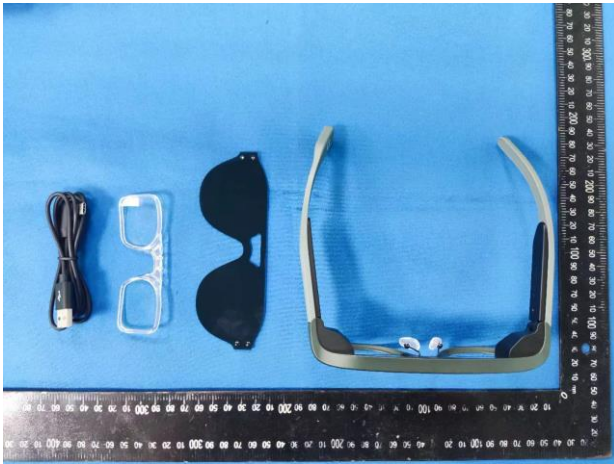

### EUT Photos (Model: G35A-00)

EUT Antenna Locations

**SAR Test Setup Photos****Head**

Front side (0mm)

**Body**

Back side(0mm)

Left side(0mm)

Right side(0mm)