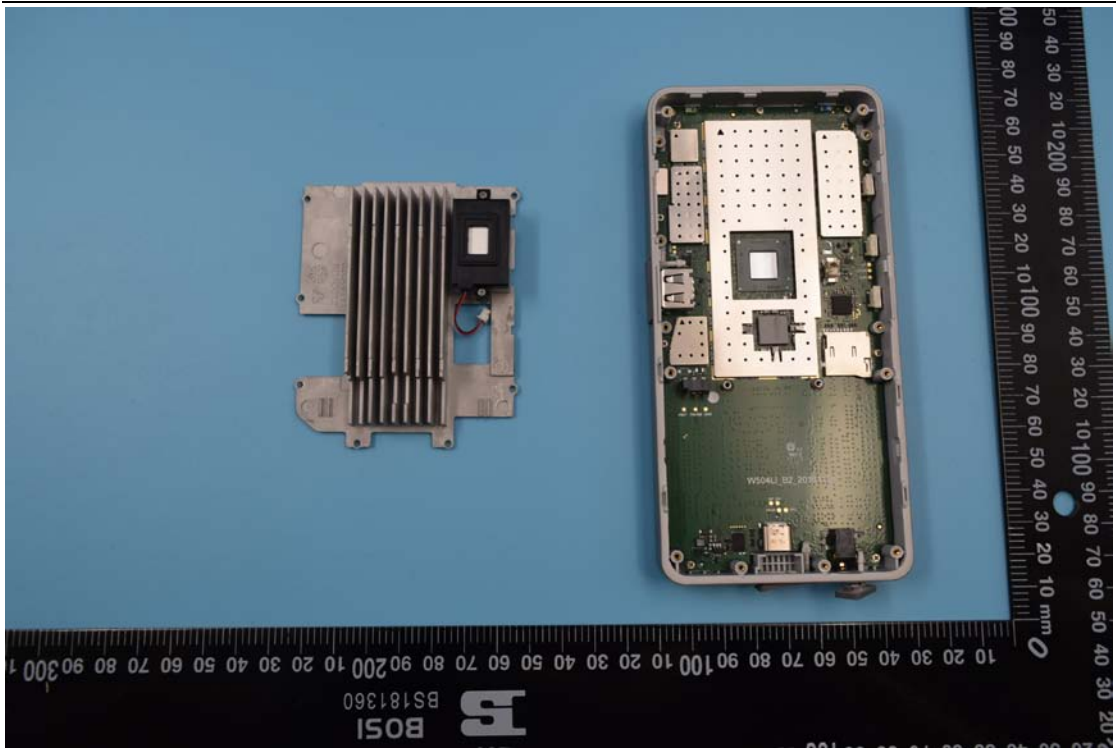

Internal Photos

1. EUT uncover view

2. Mainboard front view

3. Mainboard rear view

4. BT/2.4GHz WIFI /5GHz WIFI antenna view

5. GPS antenna view