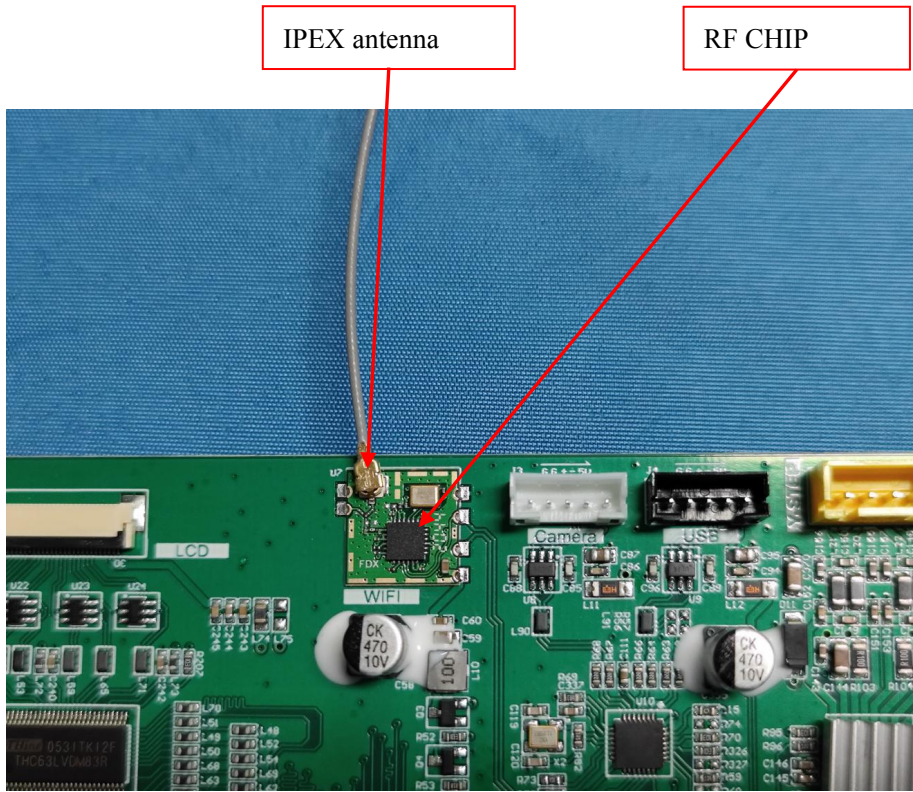

FCC ID: 2AKLL-CREATOR3PRO

RF CHIP: Model :TL8188      Manufacturer:REALTEK