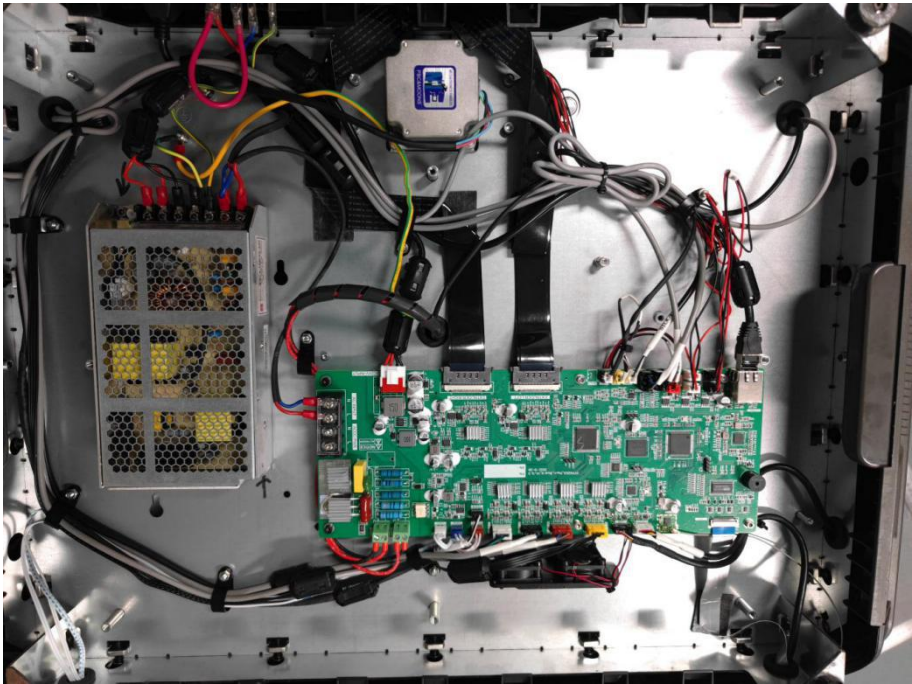

FCC ID: 2AKLL-CREATOR3PRO

RF CHIP: Model :TL8188      Manufacturer:REALTEK