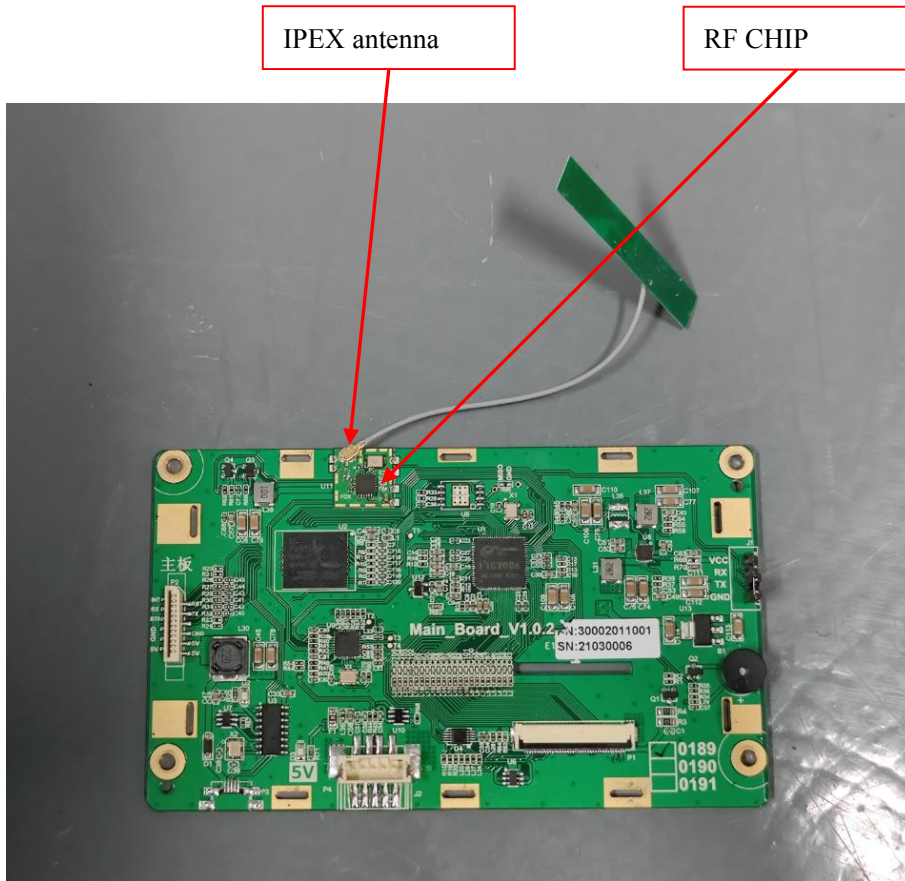

(Power Supply Model1:A-350FKD-24P-00)

(Power Supply Model1:RSP-320-24)

RF CHIP: Model :TL8188    Manufacturer:REALTEK