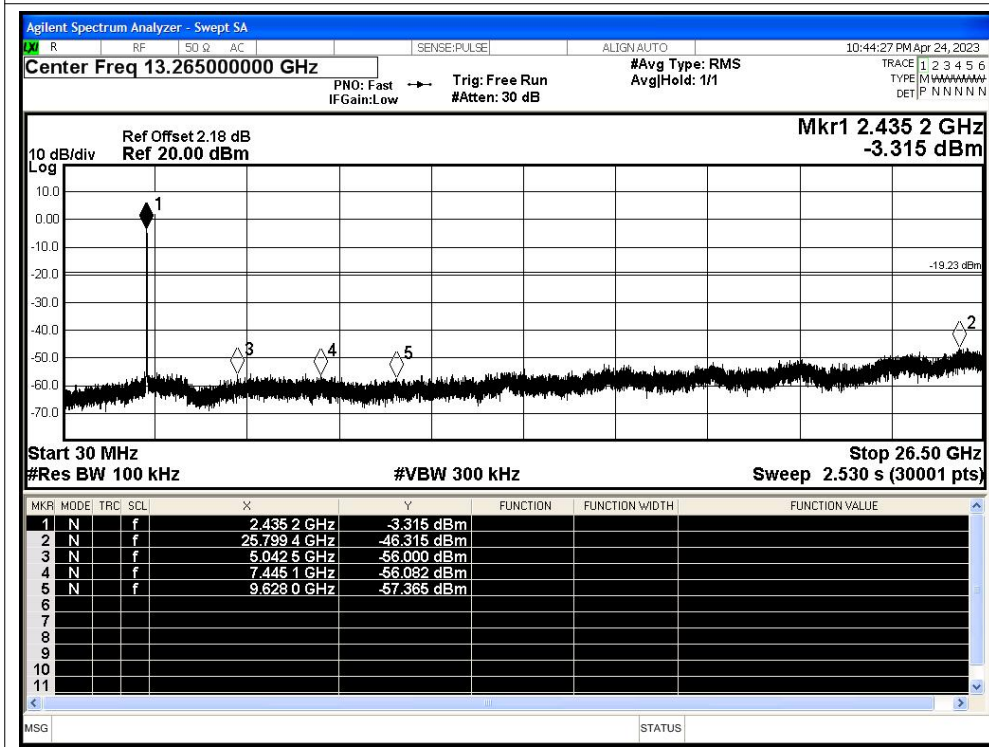

Tx. Spurious NVNT n20 2437MHz Ant1 Emission

Shenzhen LCS Compliance Testing Laboratory Ltd.

Add: 101, 201 Bldg A & 301 Bldg C, Juji Industrial Park Yabianxueziwei, Shajing Street, Baoan District, Shenzhen, 518000, China

Tel: +(86) 0755-82591330 | E-mail: webmaster@lcs-cert.com | Web: www.lcs-cert.com

Scan code to check authenticity