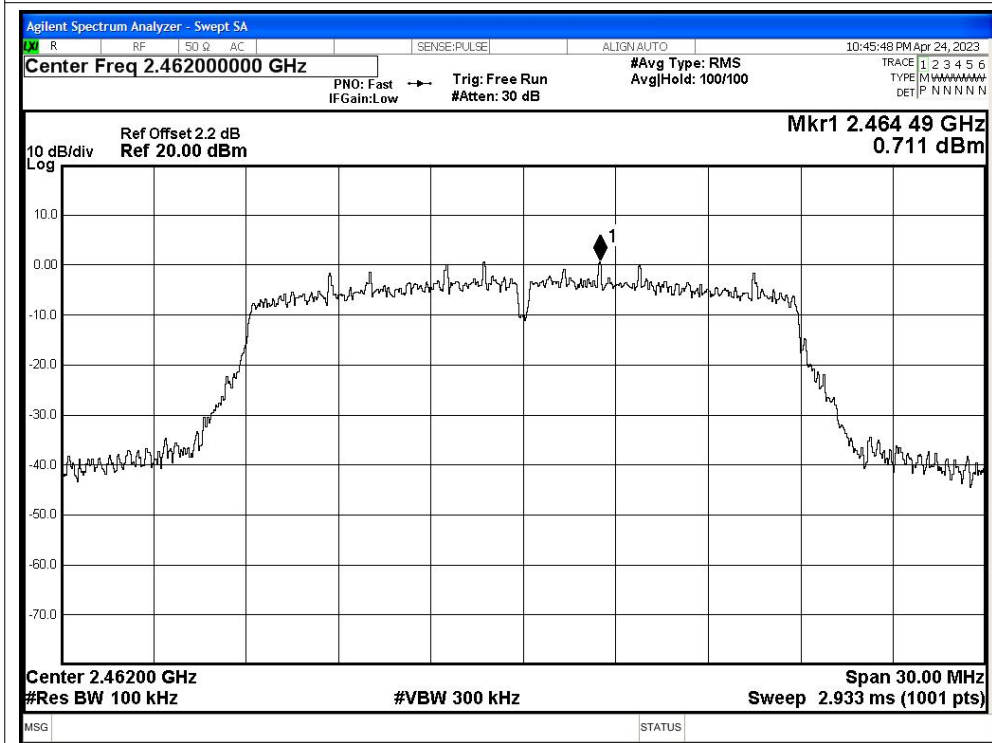

Tx. Spurious NVNT n20 2462MHz Ant1 Ref