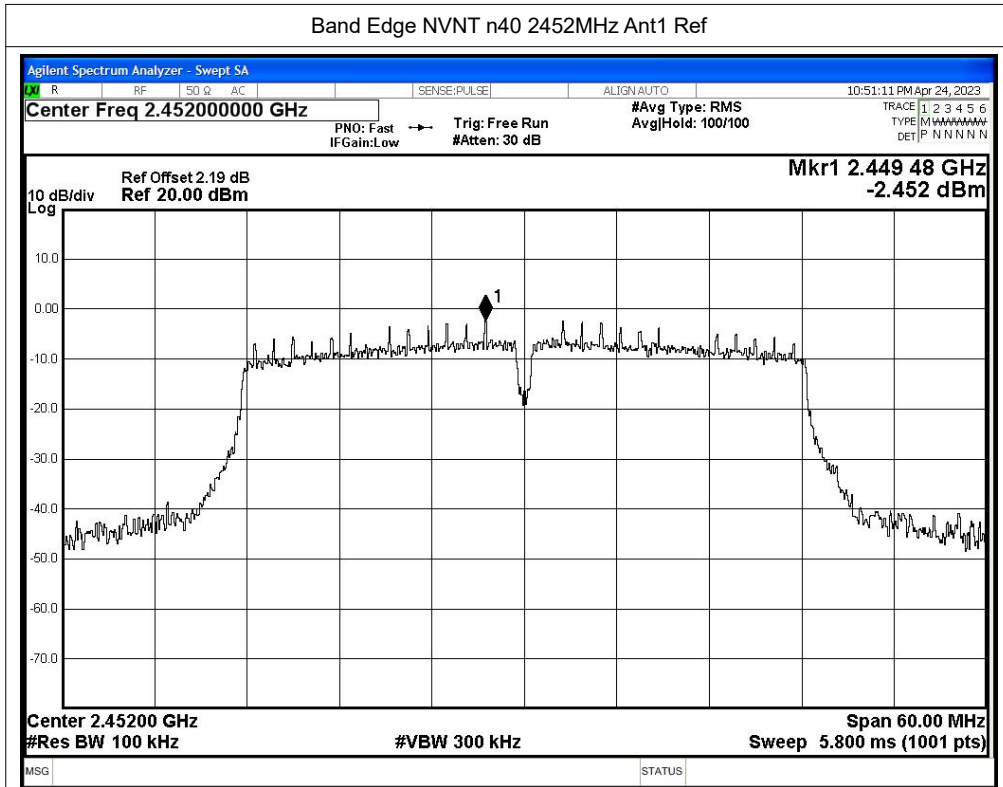

Shenzhen LCS Compliance Testing Laboratory Ltd.

Add: 101, 201 Bldg A & 301 Bldg C, Juji Industrial Park Yabianxueziwei, Shajing Street, Baoan District, Shenzhen, 518000, China

Tel: +(86) 0755-82591330 | E-mail: webmaster@lcs-cert.com | Web: www.lcs-cert.com

Scan code to check authenticity