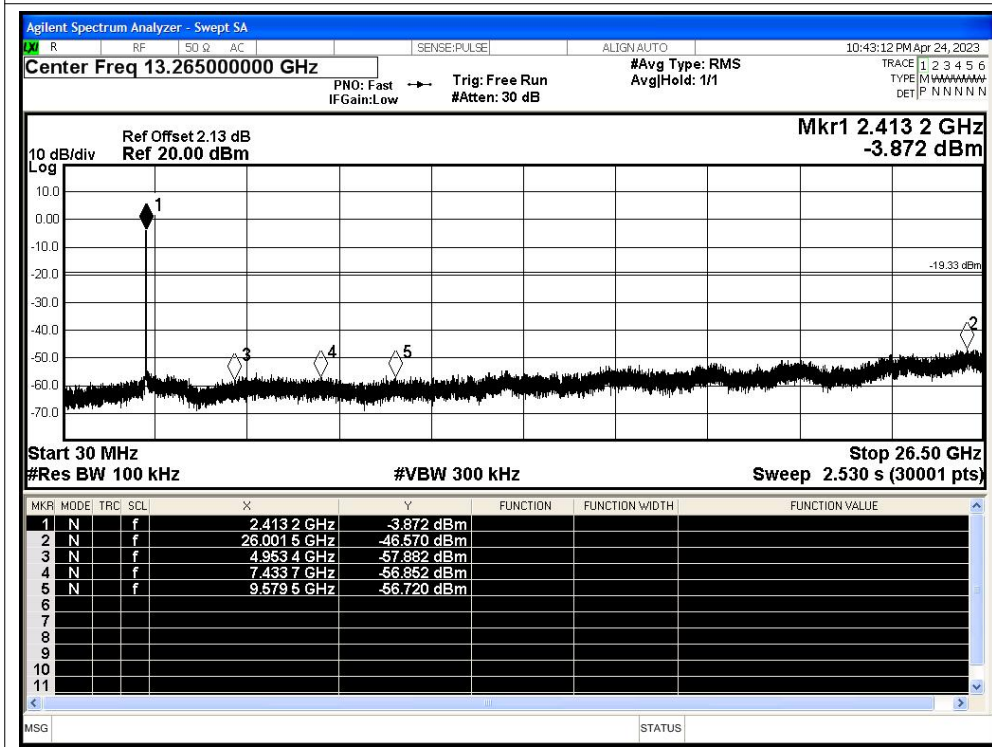

Scan code to check authenticity

Tx. Spurious NVNT n20 2412MHz Ant1 Ref

Tx. Spurious NVNT n20 2412MHz Ant1 Emission

Shenzhen LCS Compliance Testing Laboratory Ltd.

Add: 101, 201 Bldg A & 301 Bldg C, Juji Industrial Park Yabianxueziwei, Shajing Street, Baoan District, Shenzhen, 518000, China