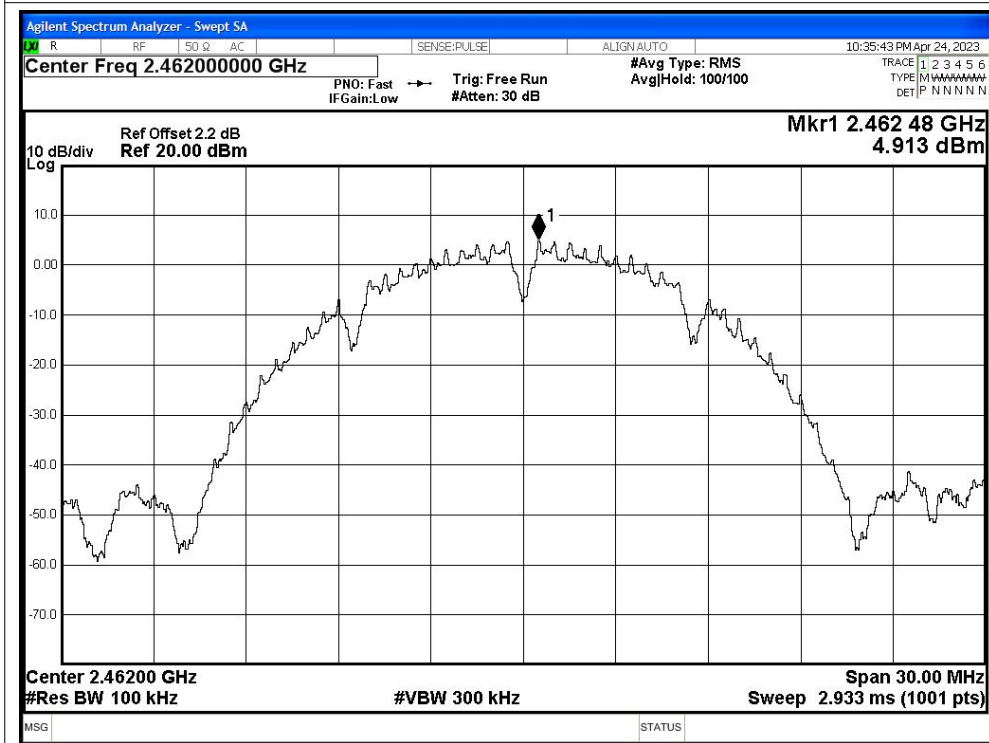

Tx. Spurious NVNT b 2462MHz Ant1 Ref