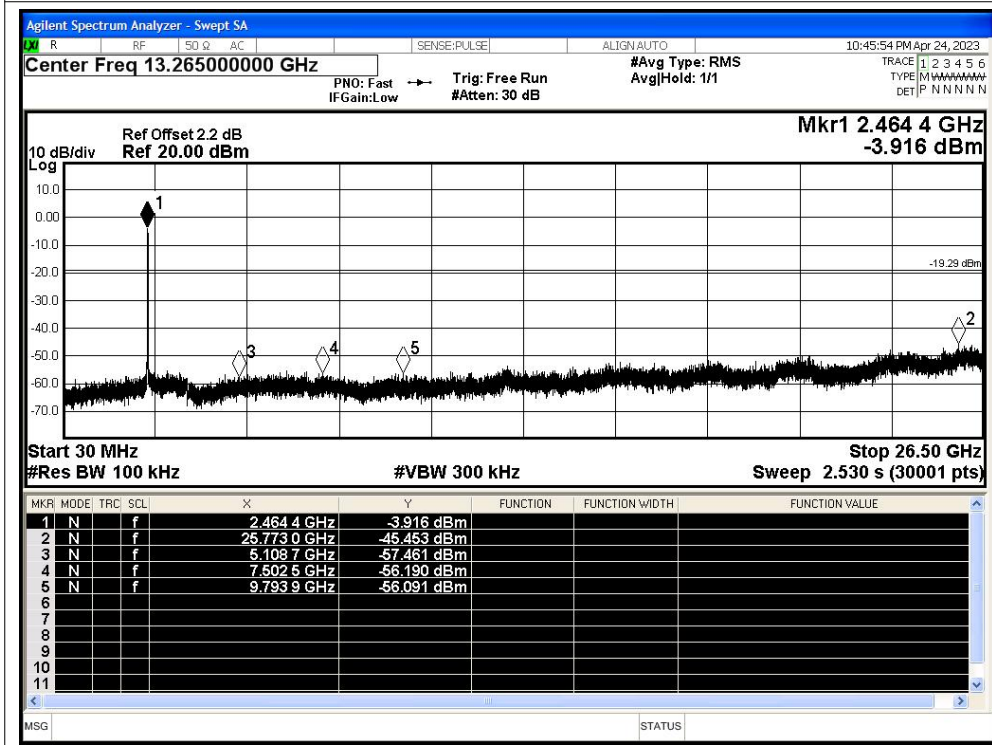

Scan code to check authenticity

Tx. Spurious NVNT n20 2462MHz Ant1 Ref

Tx. Spurious NVNT n20 2462MHz Ant1 Emission

Shenzhen LCS Compliance Testing Laboratory Ltd.

Add: 101, 201 Bldg A & 301 Bldg C, Juji Industrial Park Yabianxueziwei, Shajing Street, Baoan District, Shenzhen, 518000, China