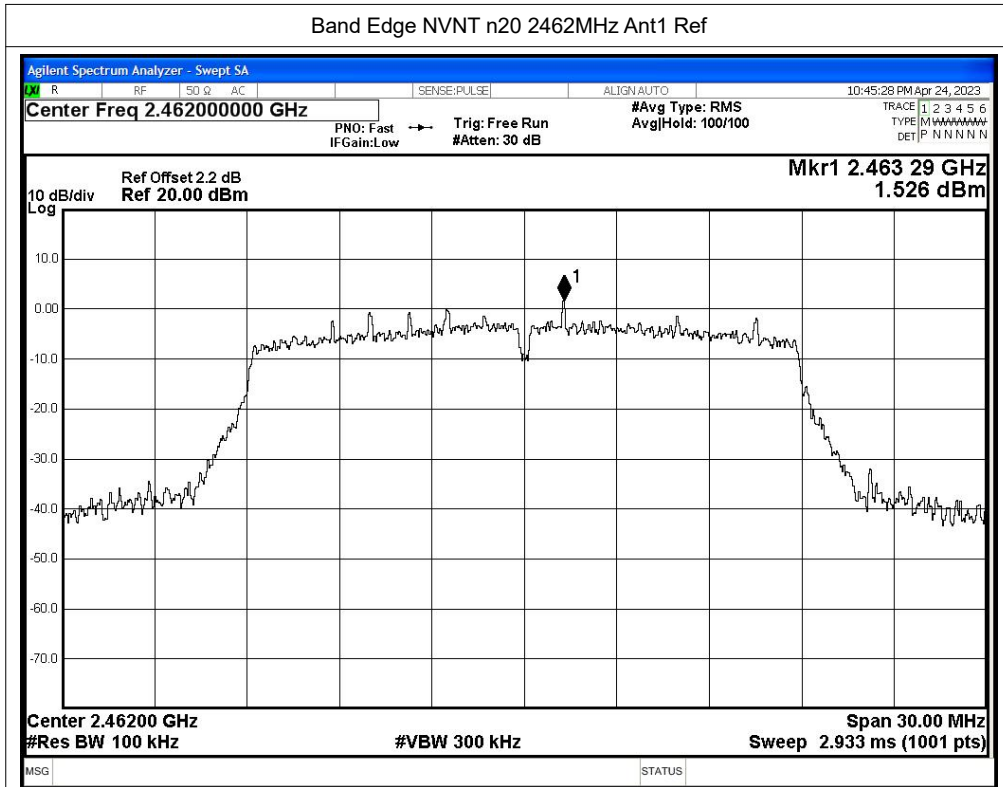

Shenzhen LCS Compliance Testing Laboratory Ltd.

Add: 101, 201 Bldg A & 301 Bldg C, Juji Industrial Park Yabianxueziwei, Shajing Street, Baoan District, Shenzhen, 518000, China

Tel: +(86) 0755-82591330 | E-mail: webmaster@lcs-cert.com | Web: www.lcs-cert.com

Scan code to check authenticity