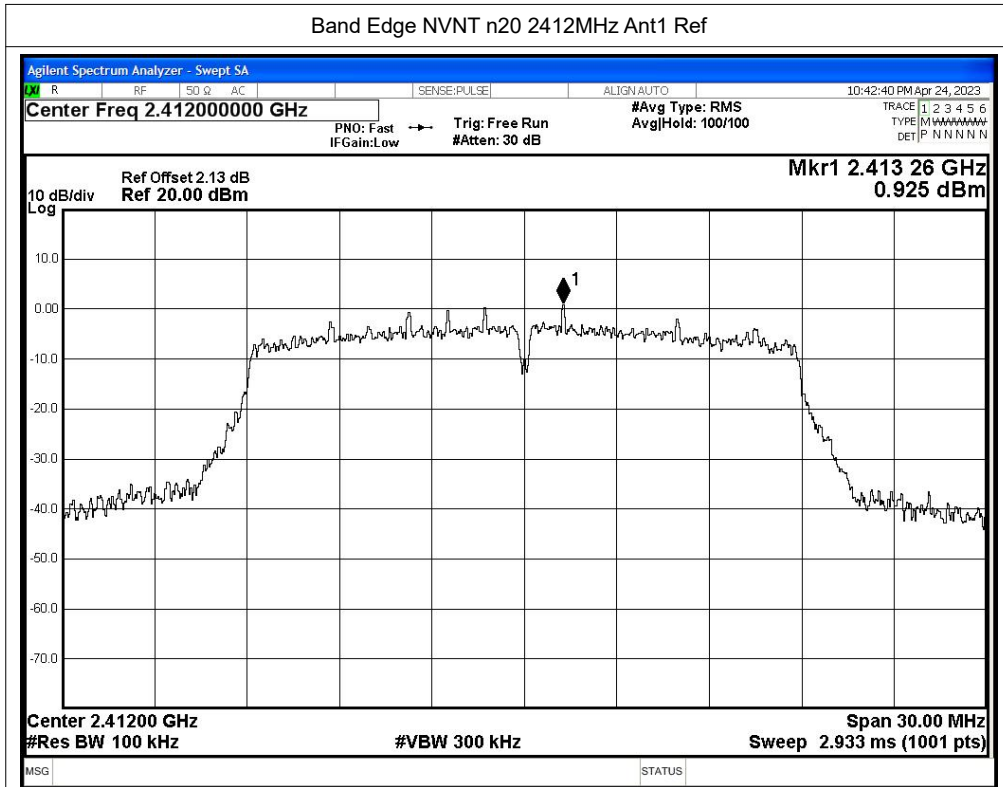

Shenzhen LCS Compliance Testing Laboratory Ltd.

Add: 101, 201 Bldg A & 301 Bldg C, Juji Industrial Park Yabianxueziwei, Shajing Street, Baoan District, Shenzhen, 518000, China

Tel: +(86) 0755-82591330 | E-mail: webmaster@lcs-cert.com | Web: www.lcs-cert.com

Scan code to check authenticity