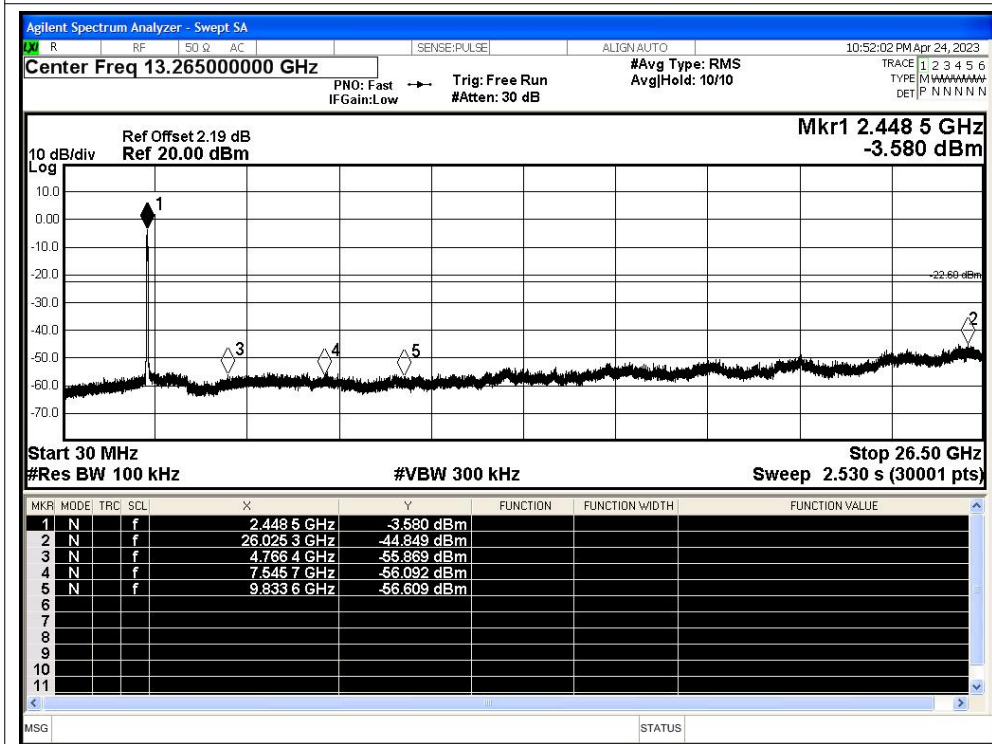

Tel: +(86) 0755-82591330 | E-mail: webmaster@lcs-cert.com | Web: www.lcs-cert.com

Scan code to check authenticity

Tx. Spurious NVNT n40 2452MHz Ant1 Ref

Tx. Spurious NVNT n40 2452MHz Ant1 Emission

Shenzhen LCS Compliance Testing Laboratory Ltd.