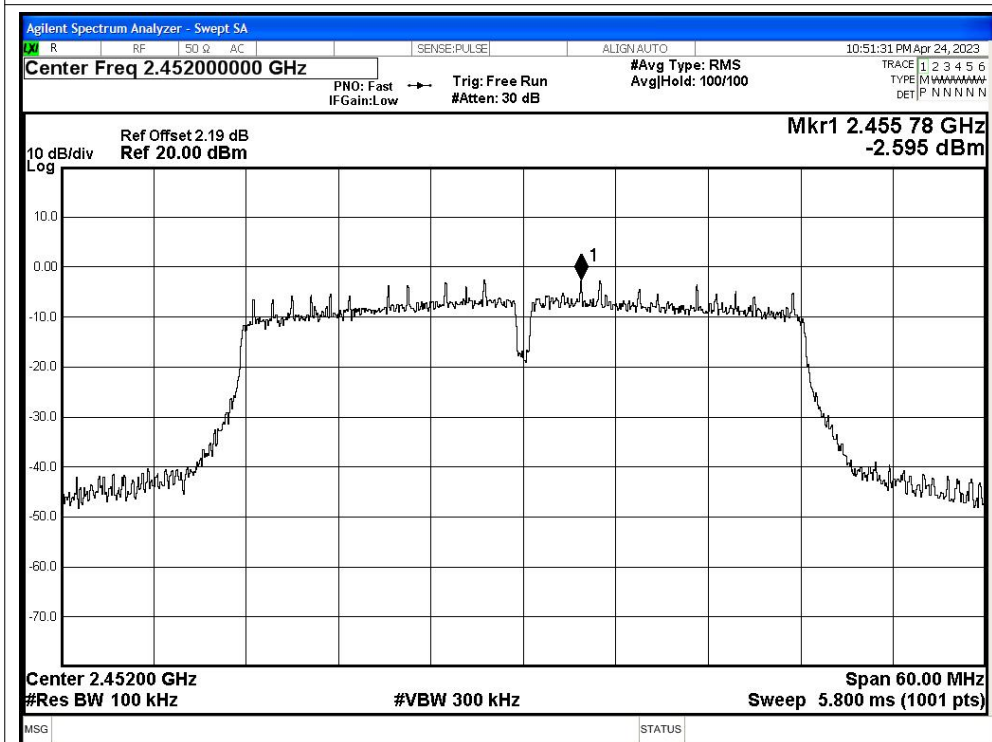

Tx. Spurious NVNT n40 2452MHz Ant1 Ref