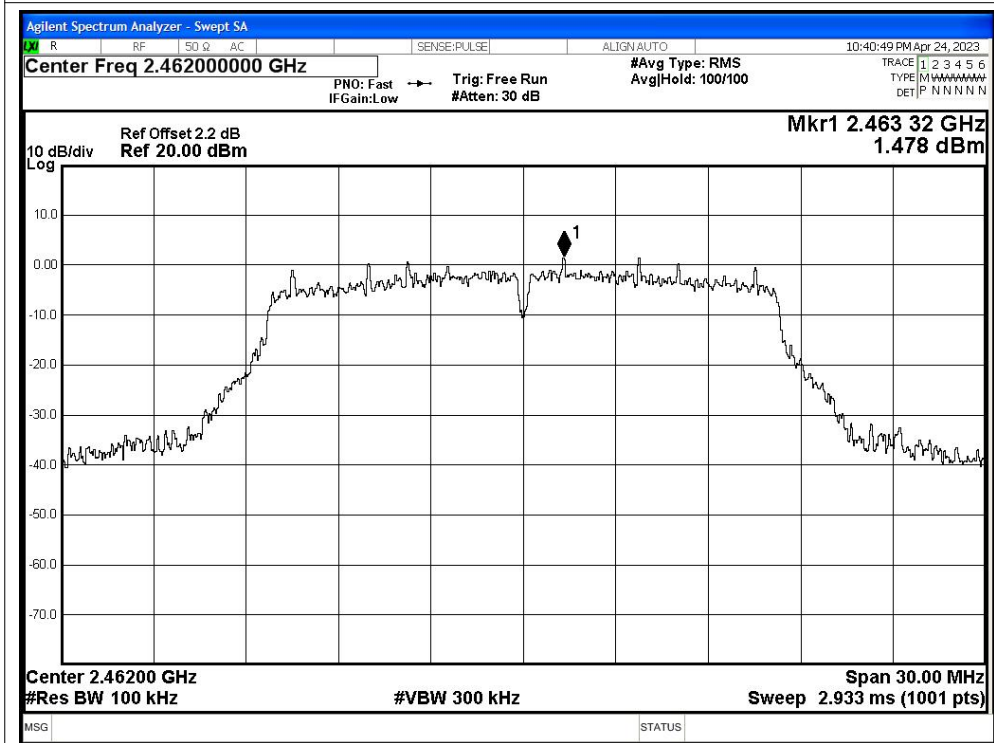

Band Edge NVNT g 2462MHz Ant1 Ref

Band Edge NVNT g 2462MHz Ant1 Emission

Shenzhen LCS Compliance Testing Laboratory Ltd.

Add: 101, 201 Bldg A & 301 Bldg C, Juji Industrial Park Yabianxueziwei, Shajing Street, Baoan District, Shenzhen, 518000, China