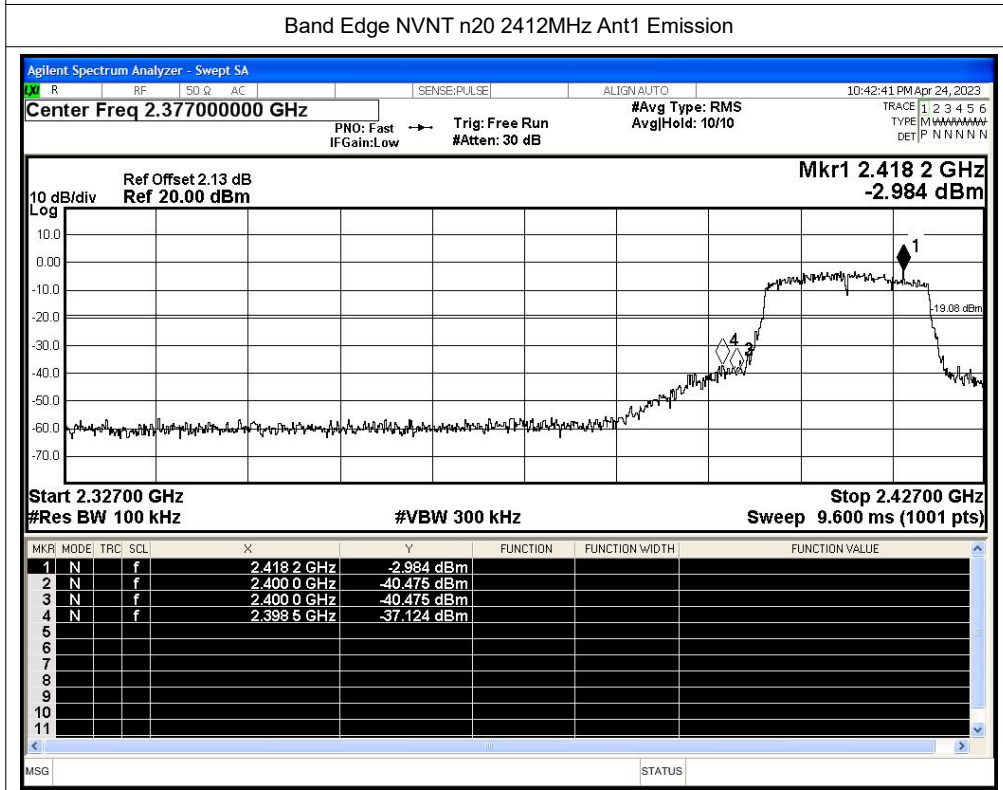

Shenzhen LCS Compliance Testing Laboratory Ltd.

Add: 101, 201 Bldg A & 301 Bldg C, Juji Industrial Park Yabianxueziwei, Shajing Street, Baoan District, Shenzhen, 518000, China

Tel: +(86) 0755-82591330 | E-mail: webmaster@lcs-cert.com | Web: www.lcs-cert.com

Scan code to check authenticity