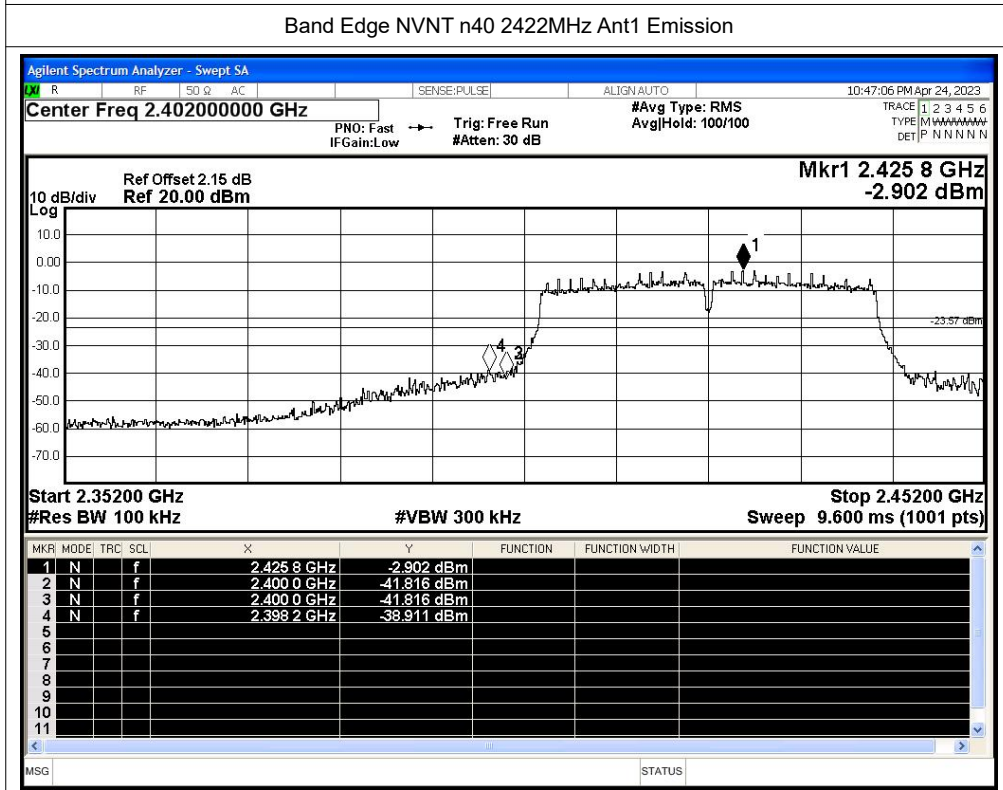

Shenzhen LCS Compliance Testing Laboratory Ltd.

Add: 101, 201 Bldg A & 301 Bldg C, Juji Industrial Park Yabianxueziwei, Shajing Street, Baoan District, Shenzhen, 518000, China

Tel: +(86) 0755-82591330 | E-mail: webmaster@lcs-cert.com | Web: www.lcs-cert.com

Scan code to check authenticity