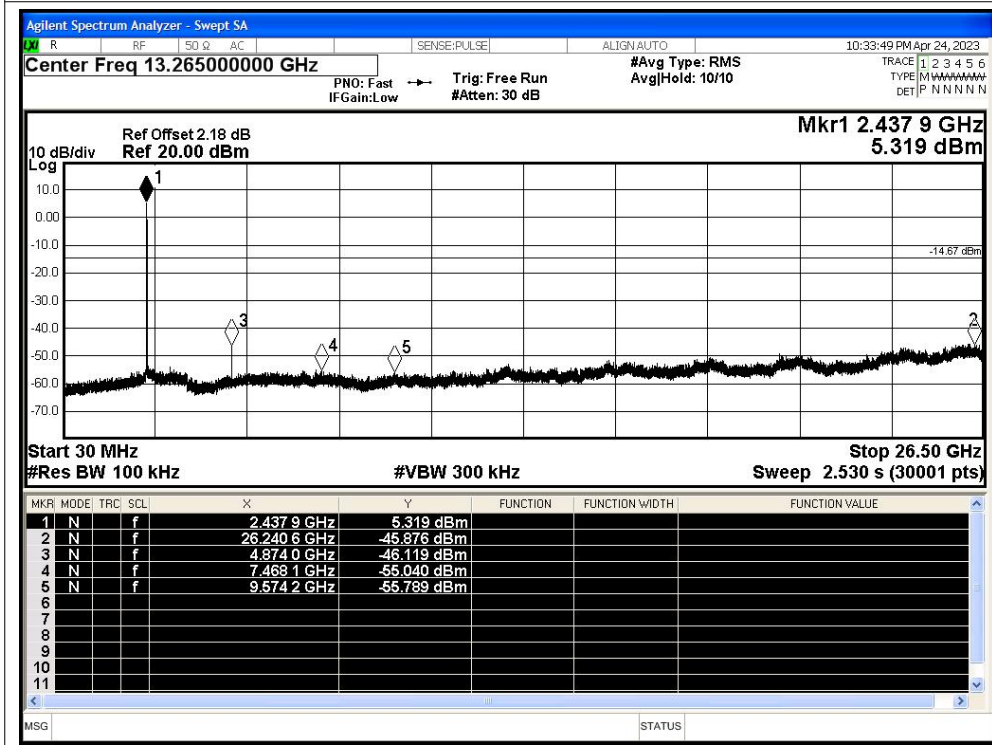

Tel: +(86) 0755-82591330 | E-mail: webmaster@lcs-cert.com | Web: www.lcs-cert.com

Scan code to check authenticity

Tx. Spurious NVNT b 2437MHz Ant1 Ref

Tx. Spurious NVNT b 2437MHz Ant1 Emission

Shenzhen LCS Compliance Testing Laboratory Ltd.