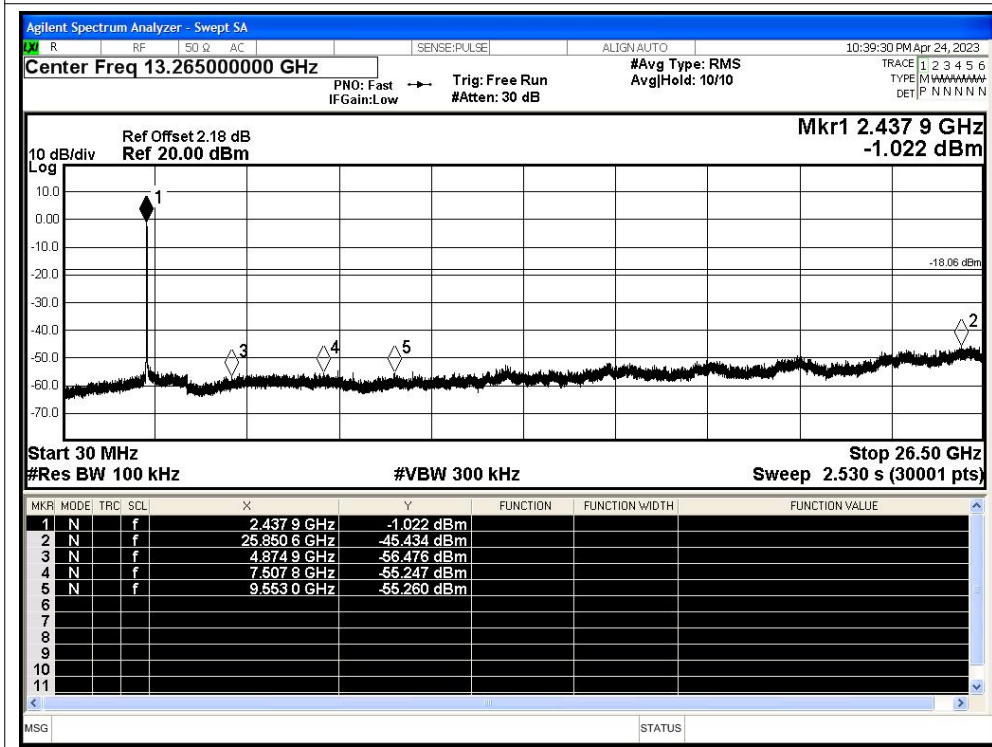

Scan code to check authenticity

Tx. Spurious NVNT g 2437MHz Ant1 Ref

Tx. Spurious NVNT g 2437MHz Ant1 Emission

Shenzhen LCS Compliance Testing Laboratory Ltd.

Add: 101, 201 Bldg A & 301 Bldg C, Juji Industrial Park Yabianxueziwei, Shajing Street, Baoan District, Shenzhen, 518000, China