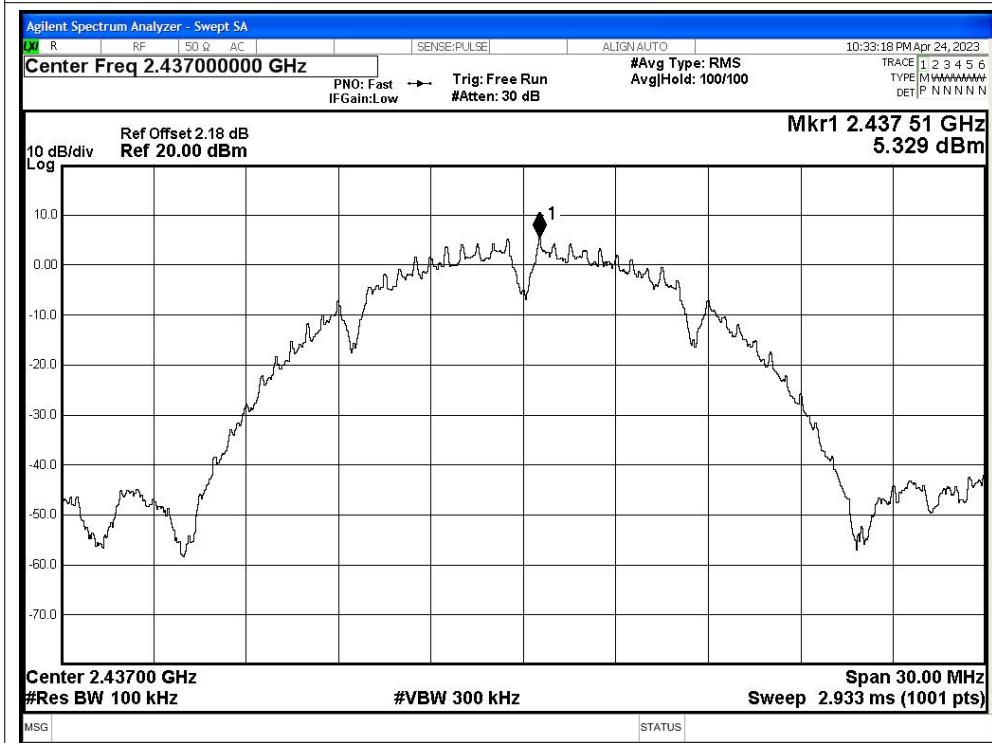

Tx. Spurious NVNT b 2437MHz Ant1 Ref