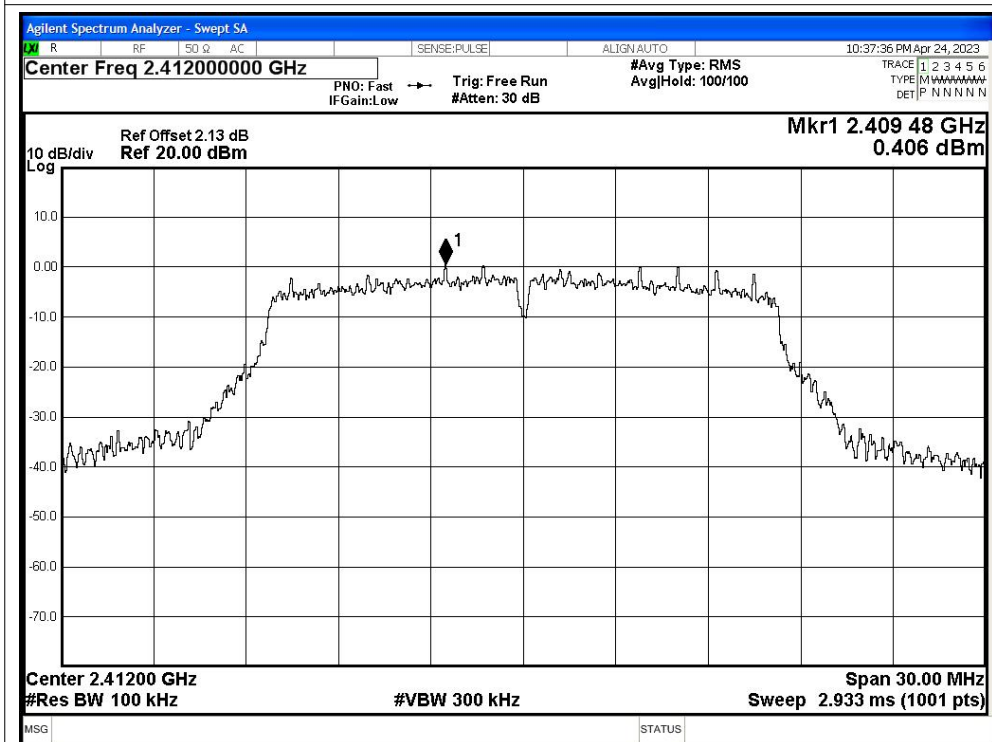

Tx. Spurious NVNT g 2412MHz Ant1 Ref