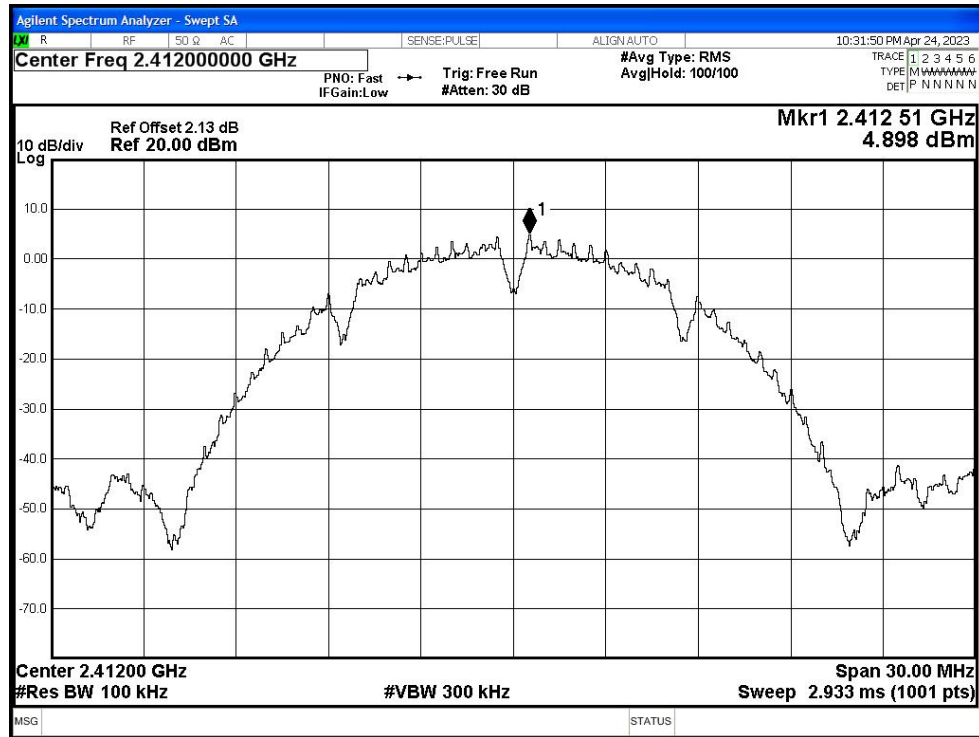

Scan code to check authenticity

Test Graphs

Tx. Spurious NVNT b 2412MHz Ant1 Ref

Tx. Spurious NVNT b 2412MHz Ant1 Emission

Shenzhen LCS Compliance Testing Laboratory Ltd.

Add: 101, 201 Bldg A & 301 Bldg C, Juji Industrial Park Yabianxueziwei, Shajing Street, Baoan District, Shenzhen, 518000, China