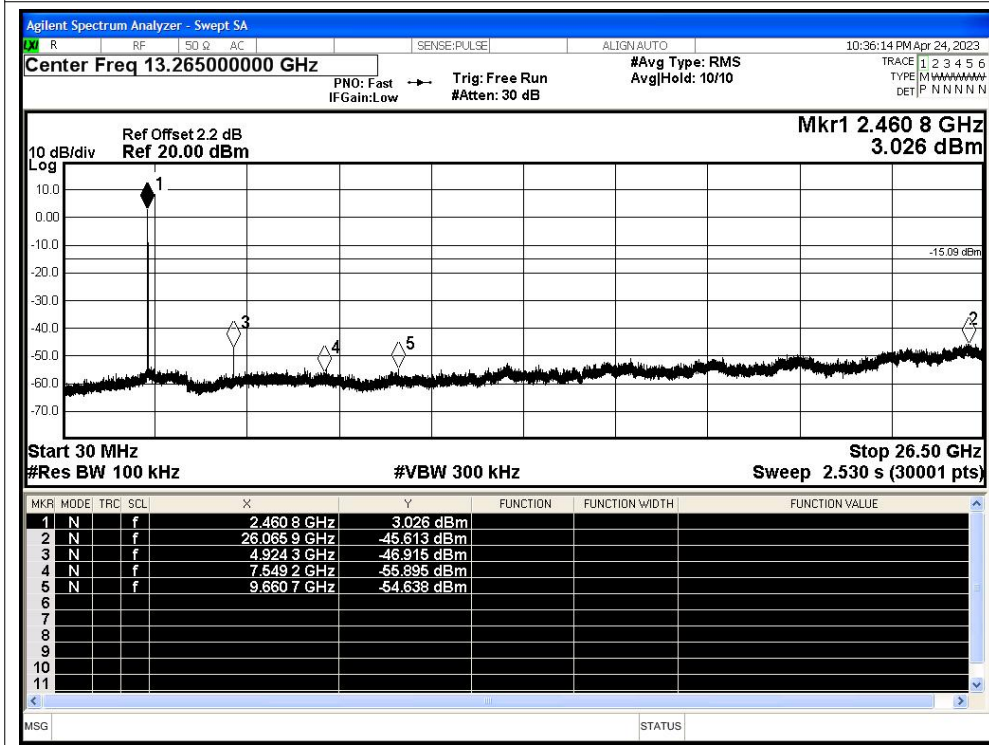

Scan code to check authenticity

Tx. Spurious NVNT b 2462MHz Ant1 Ref

Tx. Spurious NVNT b 2462MHz Ant1 Emission

Shenzhen LCS Compliance Testing Laboratory Ltd.

Add: 101, 201 Bldg A & 301 Bldg C, Juji Industrial Park Yabianxueziwei, Shajing Street, Baoan District, Shenzhen, 518000, China