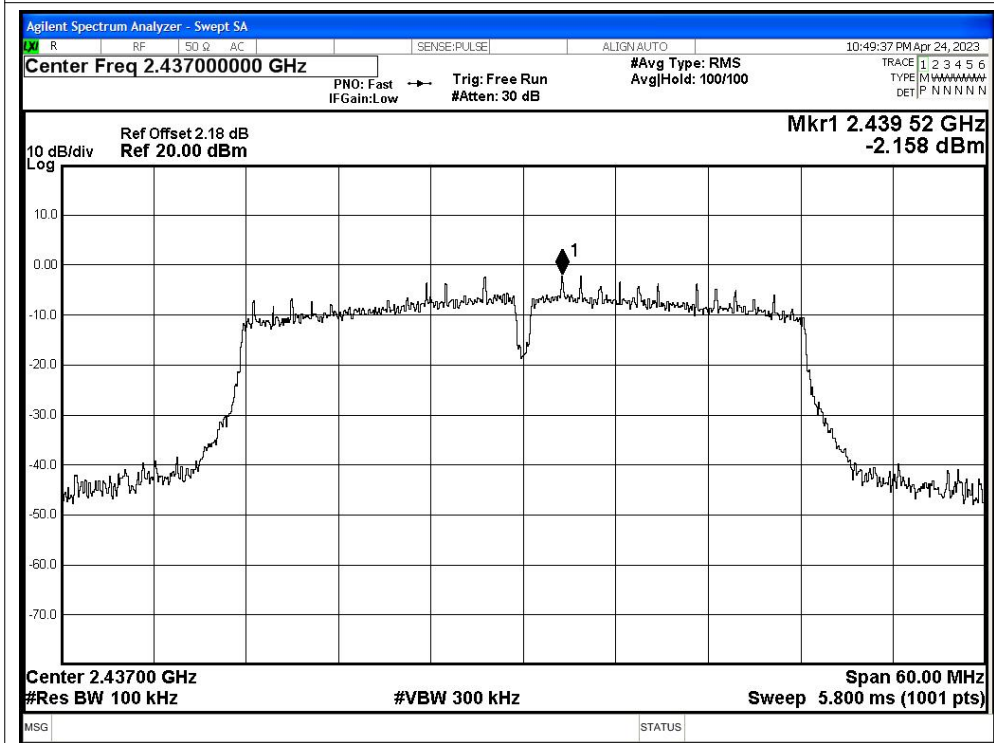

Tx. Spurious NVNT n40 2437MHz Ant1 Ref