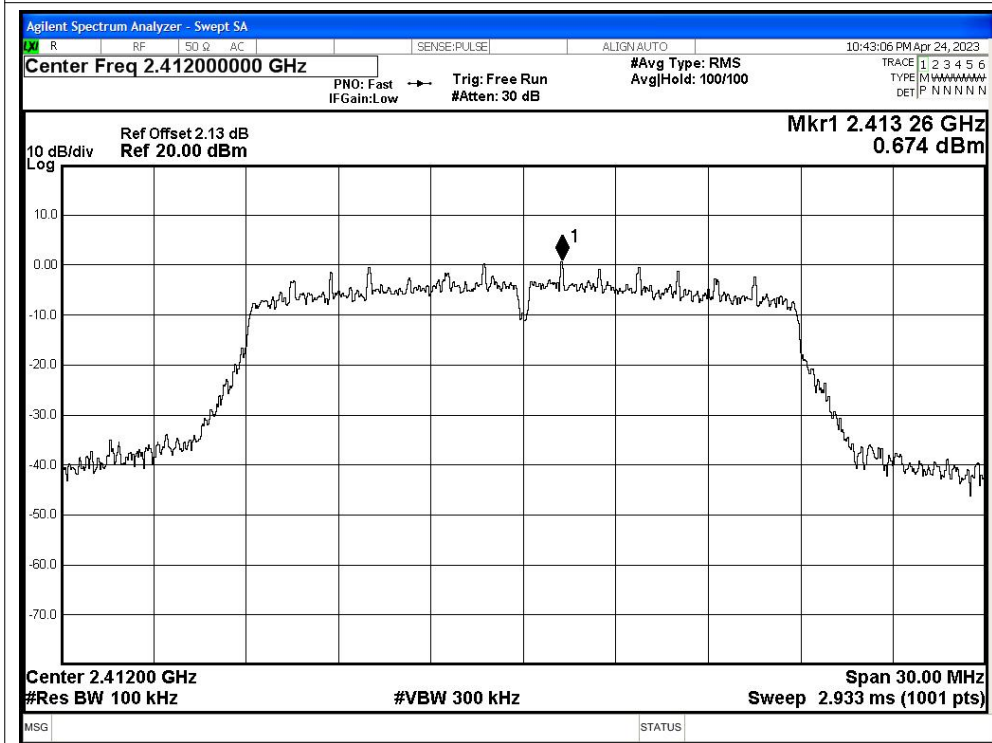

Tx. Spurious NVNT n20 2412MHz Ant1 Ref