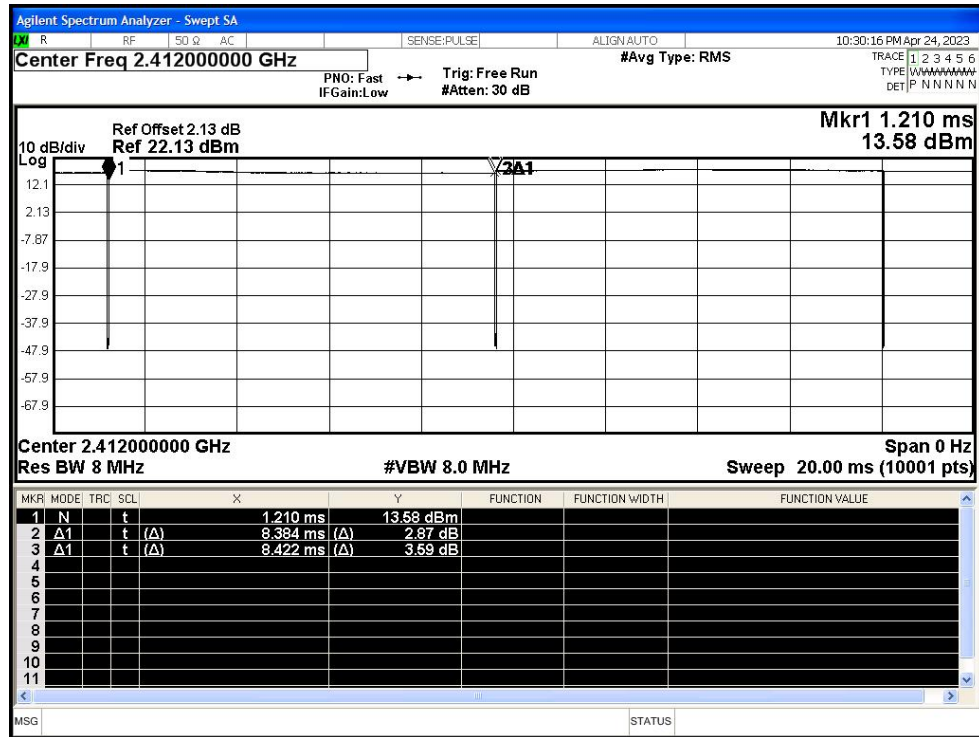

Scan code to check authenticity

Test Graphs

Duty Cycle NVNT b 2412MHz Ant1

Duty Cycle NVNT b 2437MHz Ant1

Shenzhen LCS Compliance Testing Laboratory Ltd.

Add: 101, 201 Bldg A & 301 Bldg C, Juji Industrial Park Yabianxueziwei, Shajing Street, Baoan District, Shenzhen, 518000, China