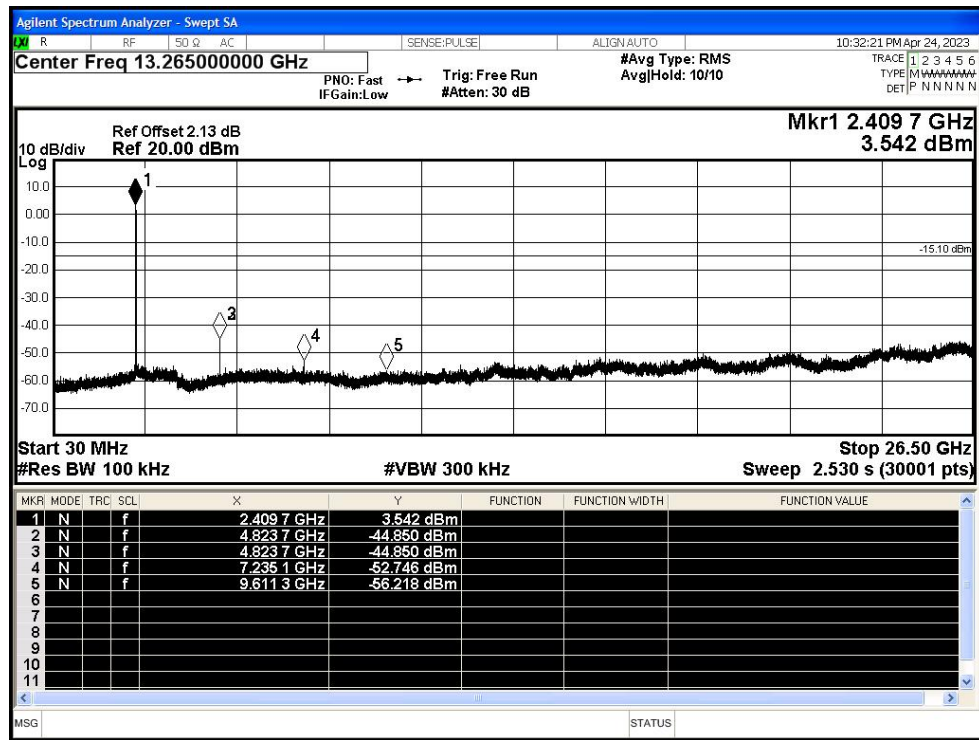

Scan code to check authenticity

Test Graphs

Tx. Spurious NVNT b 2412MHz Ant1 Ref

Tx. Spurious NVNT b 2412MHz Ant1 Emission

Shenzhen LCS Compliance Testing Laboratory Ltd.

Add: 101, 201 Bldg A & 301 Bldg C, Juji Industrial Park Yabianxueziwei, Shajing Street, Baoan District, Shenzhen, 518000, China