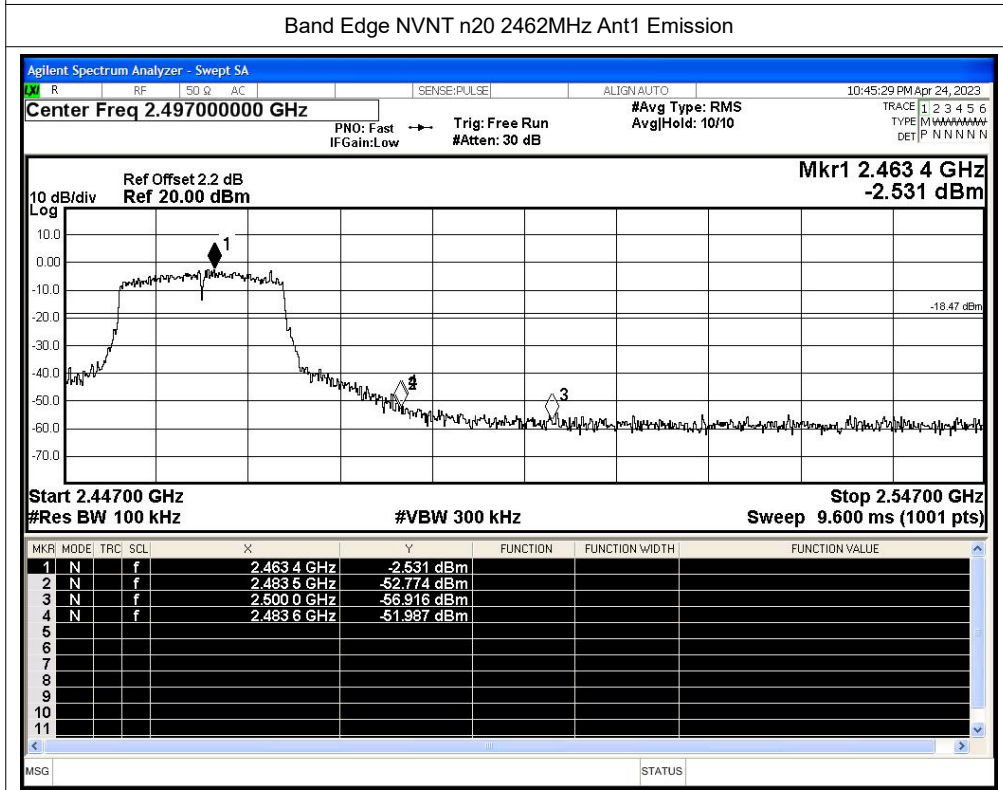

Shenzhen LCS Compliance Testing Laboratory Ltd.

Add: 101, 201 Bldg A & 301 Bldg C, Juji Industrial Park Yabianxueziwei, Shajing Street, Baoan District, Shenzhen, 518000, China

Tel: +(86) 0755-82591330 | E-mail: webmaster@lcs-cert.com | Web: www.lcs-cert.com

Scan code to check authenticity