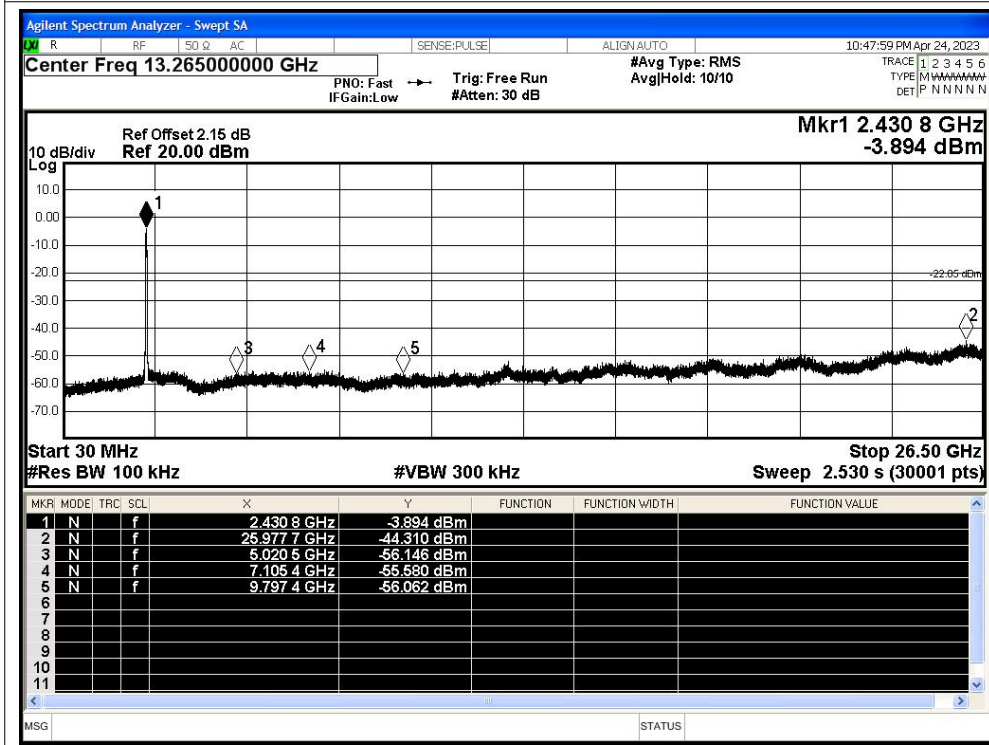

Tel: +(86) 0755-82591330 | E-mail: webmaster@lcs-cert.com | Web: www.lcs-cert.com

Scan code to check authenticity

Tx. Spurious NVNT n40 2422MHz Ant1 Ref

Tx. Spurious NVNT n40 2422MHz Ant1 Emission

Shenzhen LCS Compliance Testing Laboratory Ltd.