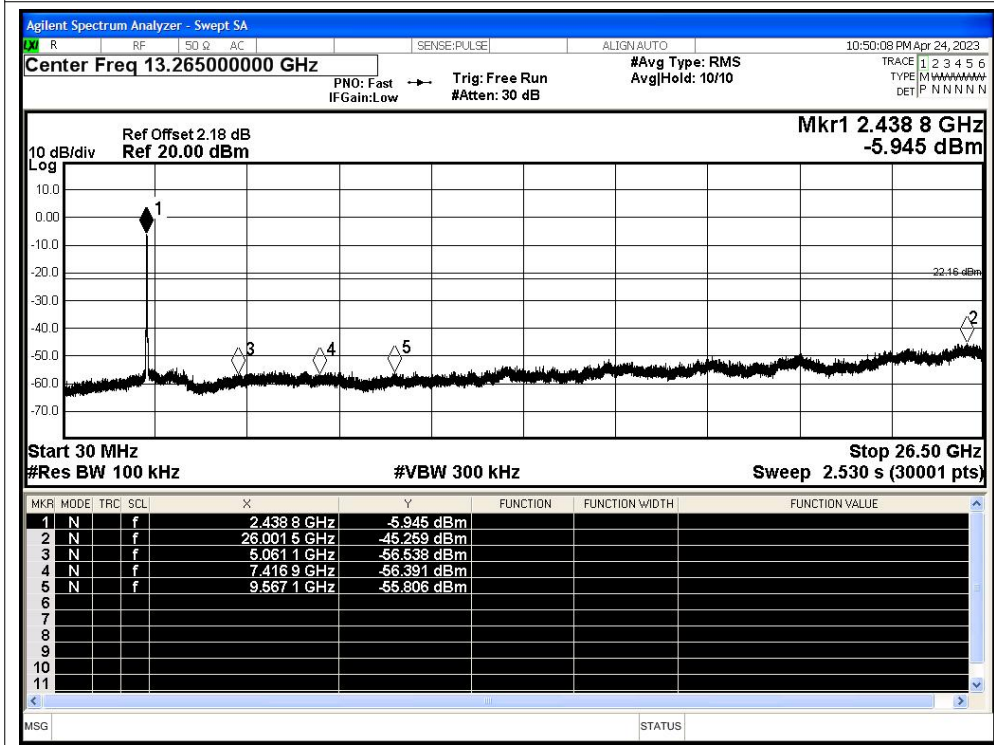

Scan code to check authenticity

Tx. Spurious NVNT n40 2437MHz Ant1 Ref

Tx. Spurious NVNT n40 2437MHz Ant1 Emission

Shenzhen LCS Compliance Testing Laboratory Ltd.

Add: 101, 201 Bldg A & 301 Bldg C, Juji Industrial Park Yabianxueziwei, Shajing Street, Baoan District, Shenzhen, 518000, China