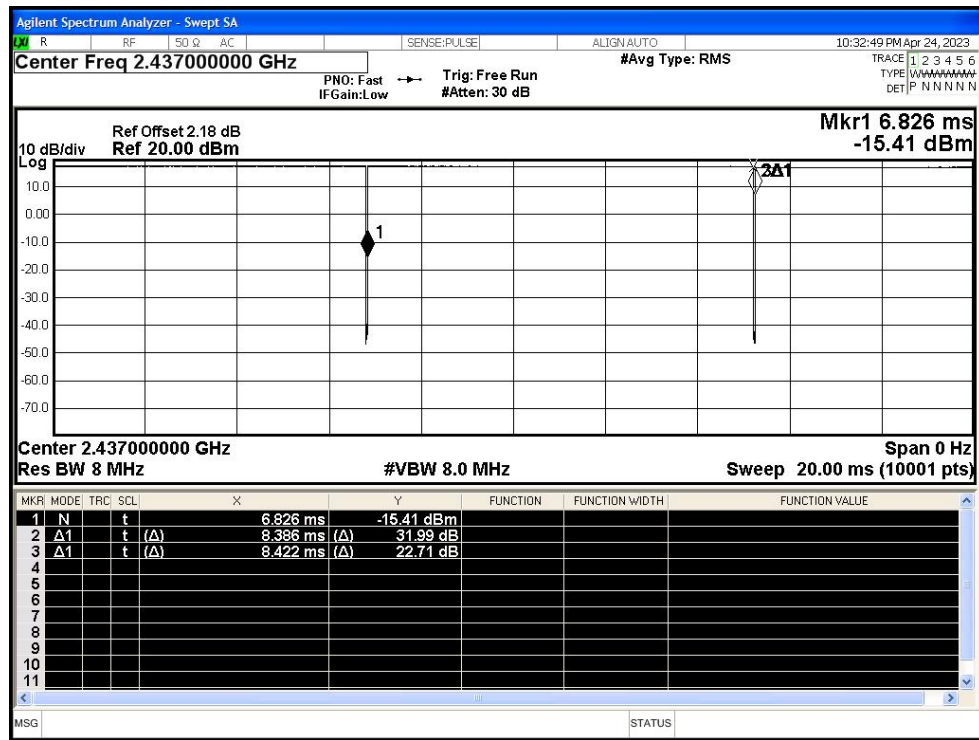

Scan code to check authenticity

Test Graphs

Duty Cycle NVNT b 2412MHz Ant1

Duty Cycle NVNT b 2437MHz Ant1

Shenzhen LCS Compliance Testing Laboratory Ltd.

Add: 101, 201 Bldg A & 301 Bldg C, Juji Industrial Park Yabianxueziwei, Shajing Street, Baoan District, Shenzhen, 518000, China