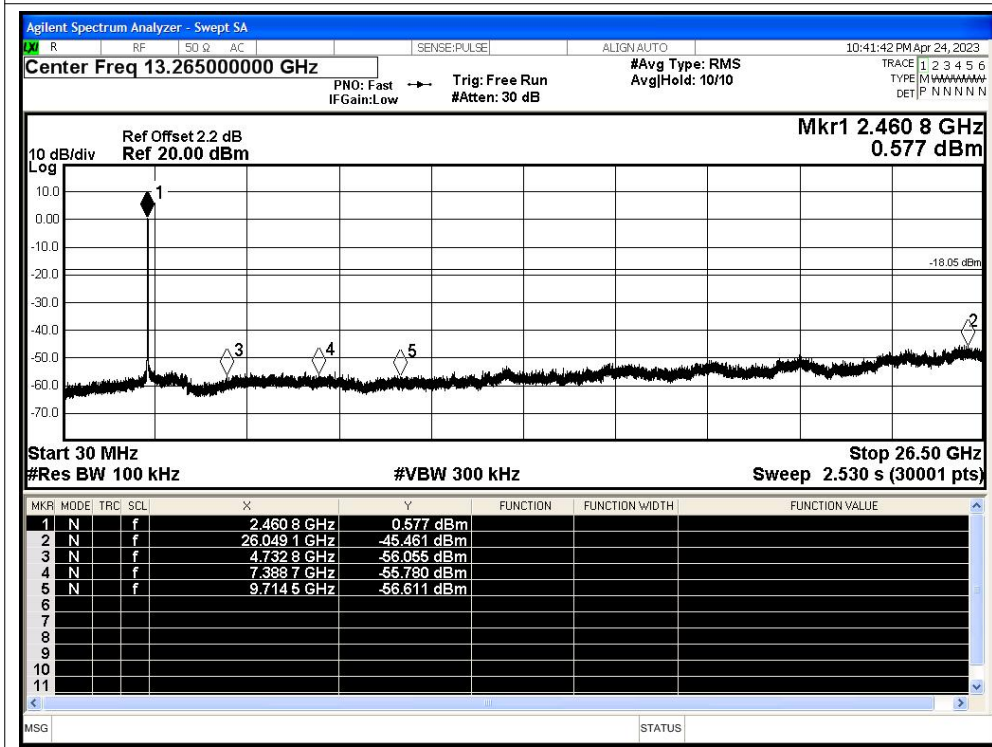

Tx. Spurious NVNT g 2462MHz Ant1 Emission

Shenzhen LCS Compliance Testing Laboratory Ltd.

Add: 101, 201 Bldg A & 301 Bldg C, Juji Industrial Park Yabianxueziwei, Shajing Street, Baoan District, Shenzhen, 518000, China

Tel: +(86) 0755-82591330 | E-mail: webmaster@lcs-cert.com | Web: www.lcs-cert.com

Scan code to check authenticity