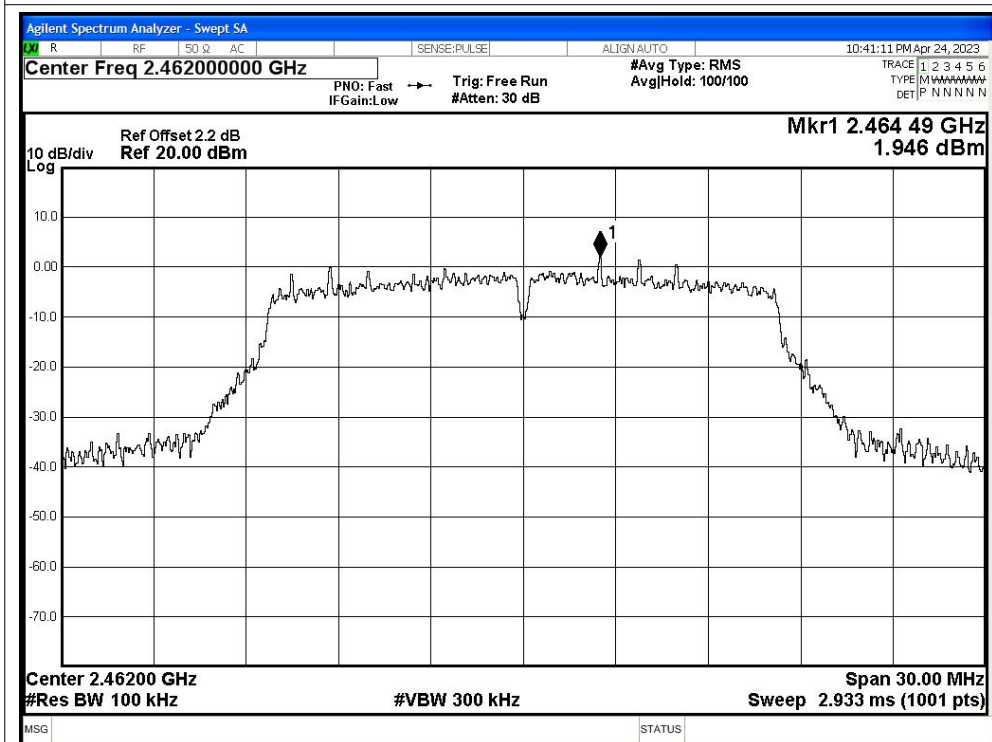

Tx. Spurious NVNT g 2462MHz Ant1 Ref