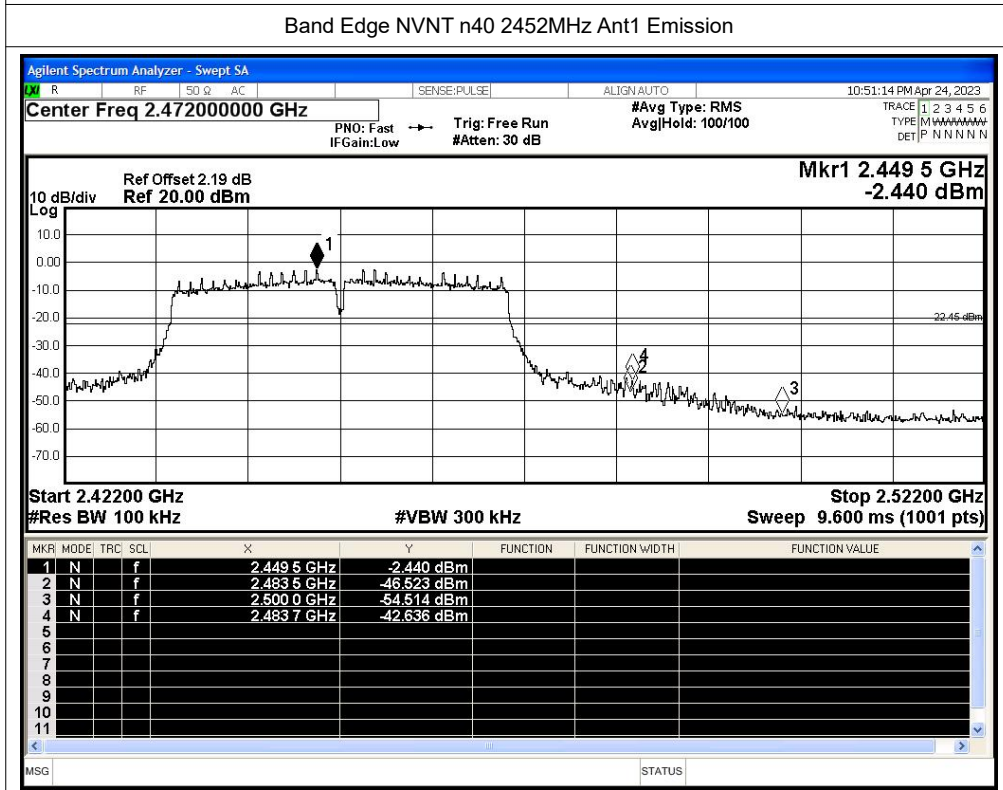

Shenzhen LCS Compliance Testing Laboratory Ltd.

Add: 101, 201 Bldg A & 301 Bldg C, Juji Industrial Park Yabianxueziwei, Shajing Street, Baoan District, Shenzhen, 518000, China

Tel: +(86) 0755-82591330 | E-mail: webmaster@lcs-cert.com | Web: www.lcs-cert.com

Scan code to check authenticity