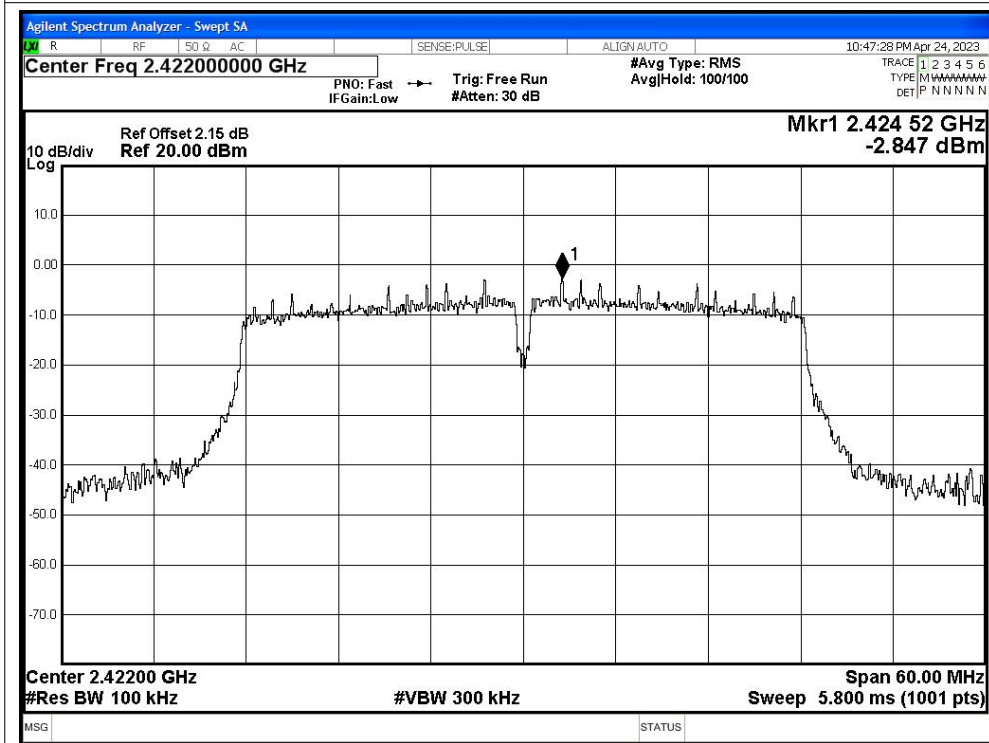

Tx. Spurious NVNT n40 2422MHz Ant1 Ref