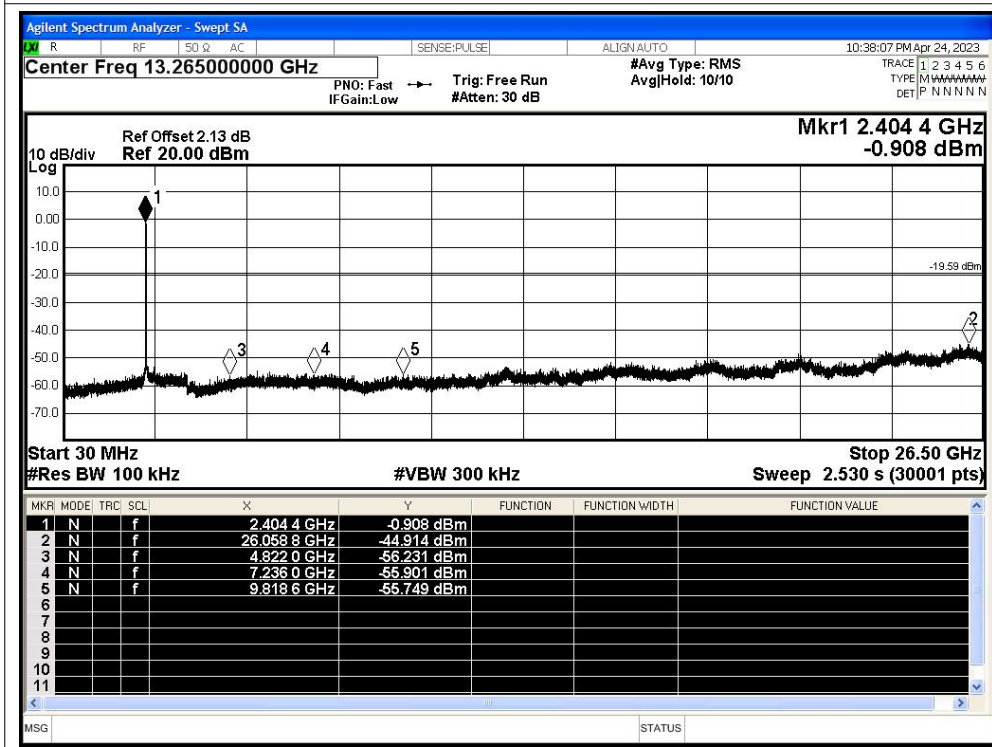

Tx. Spurious NVNT g 2412MHz Ant1 Emission

Shenzhen LCS Compliance Testing Laboratory Ltd.

Add: 101, 201 Bldg A & 301 Bldg C, Juji Industrial Park Yabianxueziwei, Shajing Street, Baoan District, Shenzhen, 518000, China

Tel: +(86) 0755-82591330 | E-mail: webmaster@lcs-cert.com | Web: www.lcs-cert.com

Scan code to check authenticity