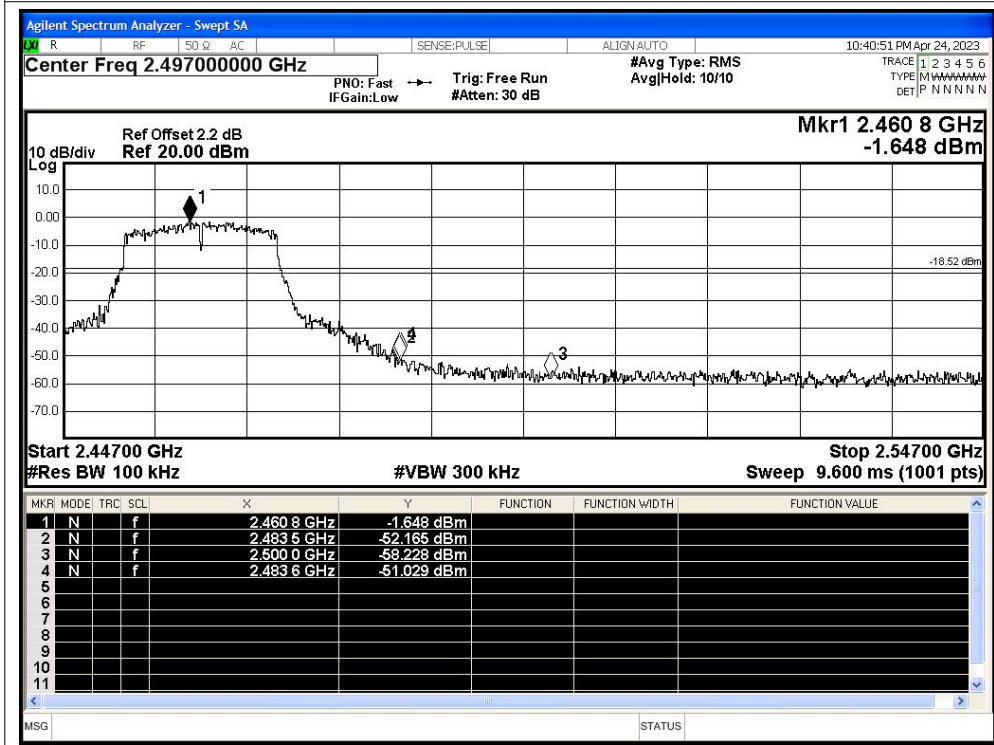

Band Edge NVNT g 2462MHz Ant1 Ref

Band Edge NVNT g 2462MHz Ant1 Emission

Shenzhen LCS Compliance Testing Laboratory Ltd.

Add: 101, 201 Bldg A & 301 Bldg C, Juji Industrial Park Yabianxueziwei, Shajing Street, Baoan District, Shenzhen, 518000, China