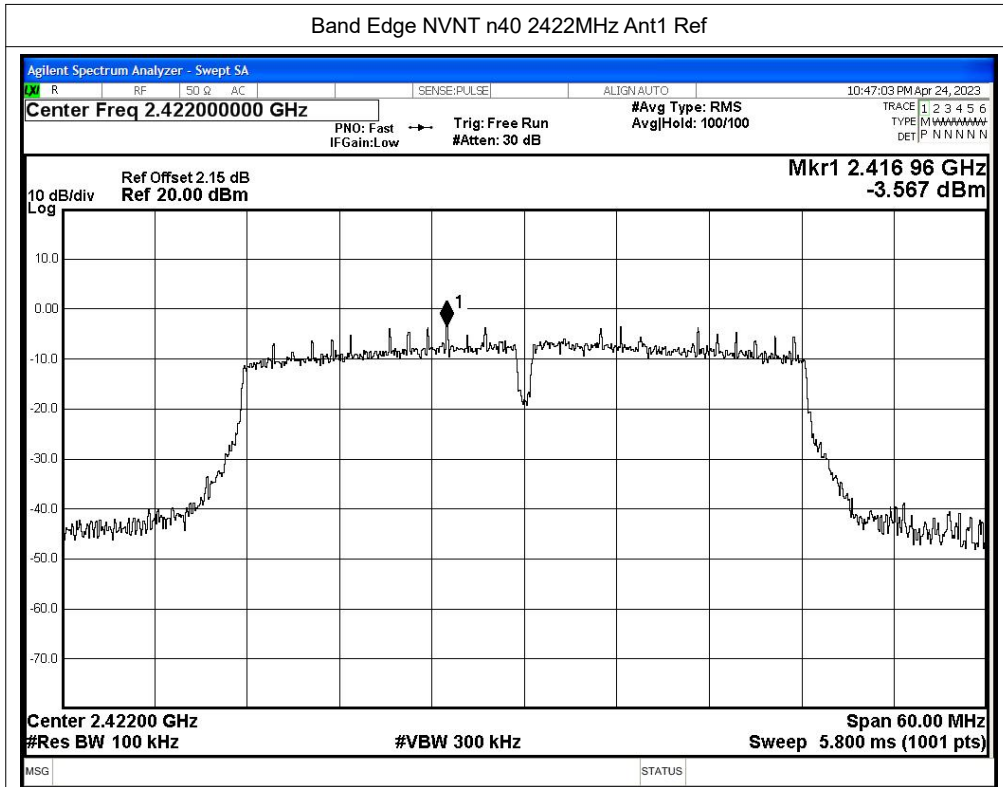

Shenzhen LCS Compliance Testing Laboratory Ltd.

Add: 101, 201 Bldg A & 301 Bldg C, Juji Industrial Park Yabianxueziwei, Shajing Street, Baoan District, Shenzhen, 518000, China

Tel: +(86) 0755-82591330 | E-mail: webmaster@lcs-cert.com | Web: www.lcs-cert.com

Scan code to check authenticity