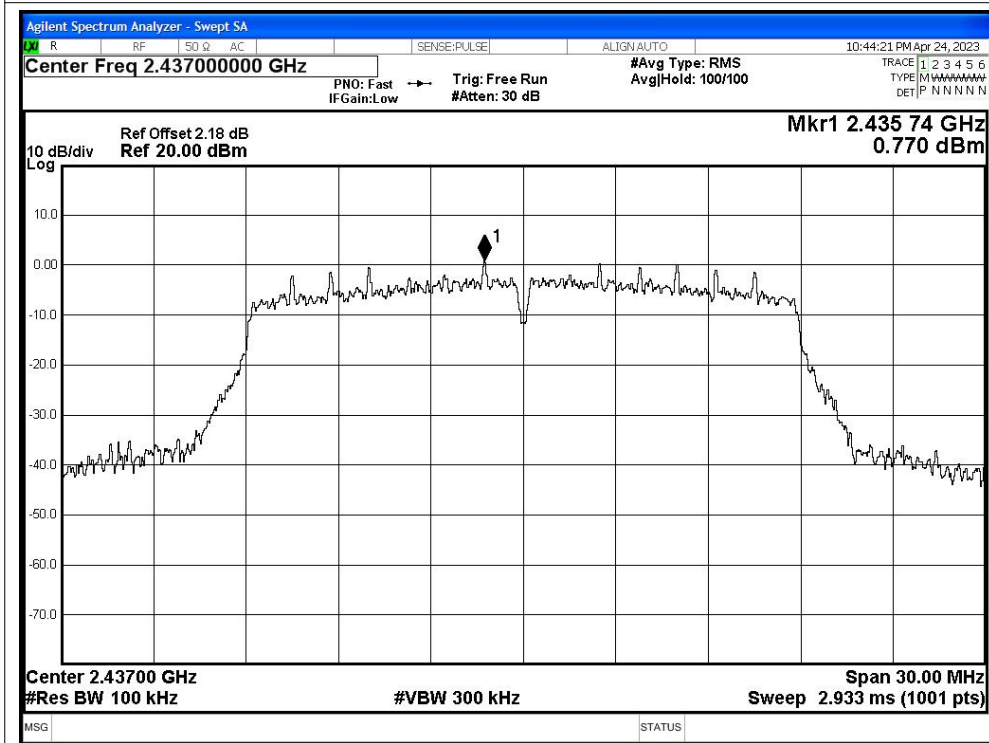

Tx. Spurious NVNT n20 2437MHz Ant1 Ref