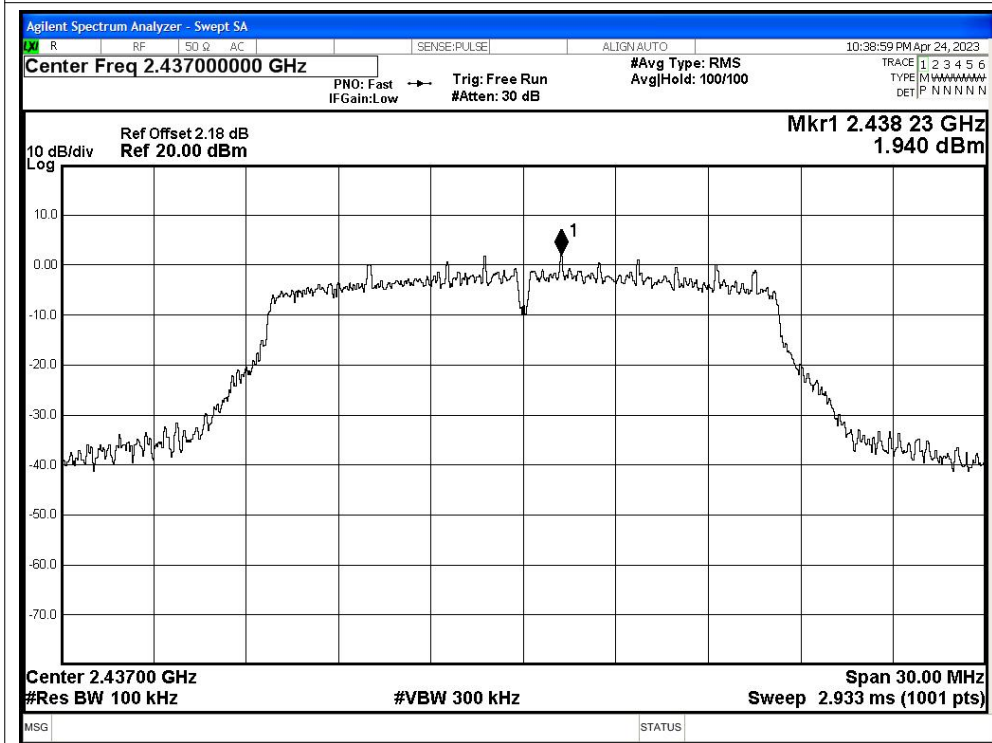

Tx. Spurious NVNT g 2437MHz Ant1 Ref