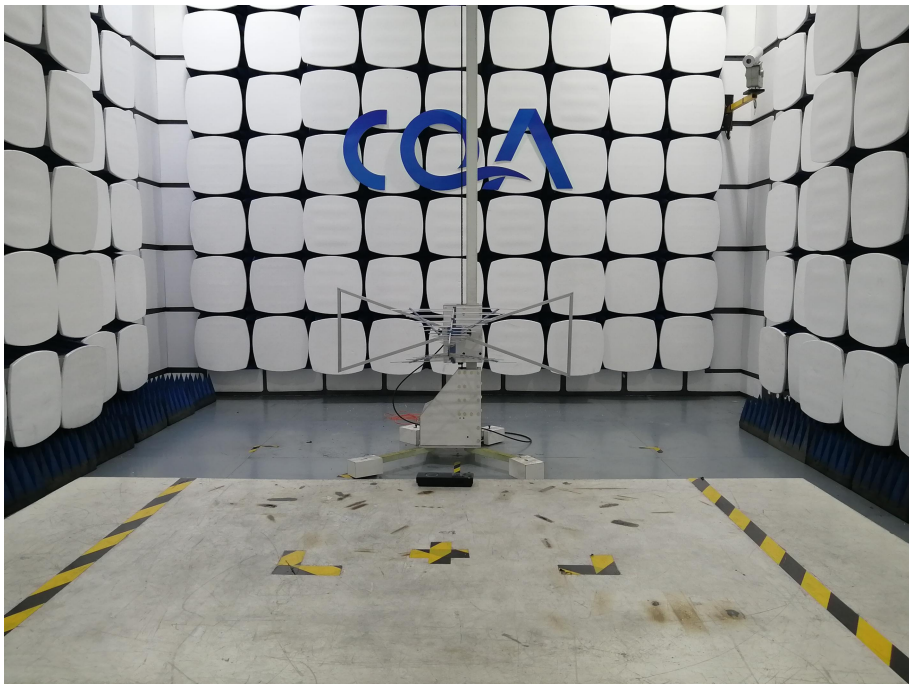

1 Photographs - EUT Test Setup

1.1 Radiated Spurious Emission

9kHz~30MHz:

30MHz~1GHz:

Above 1GHz:

1.2 Conducted Emission