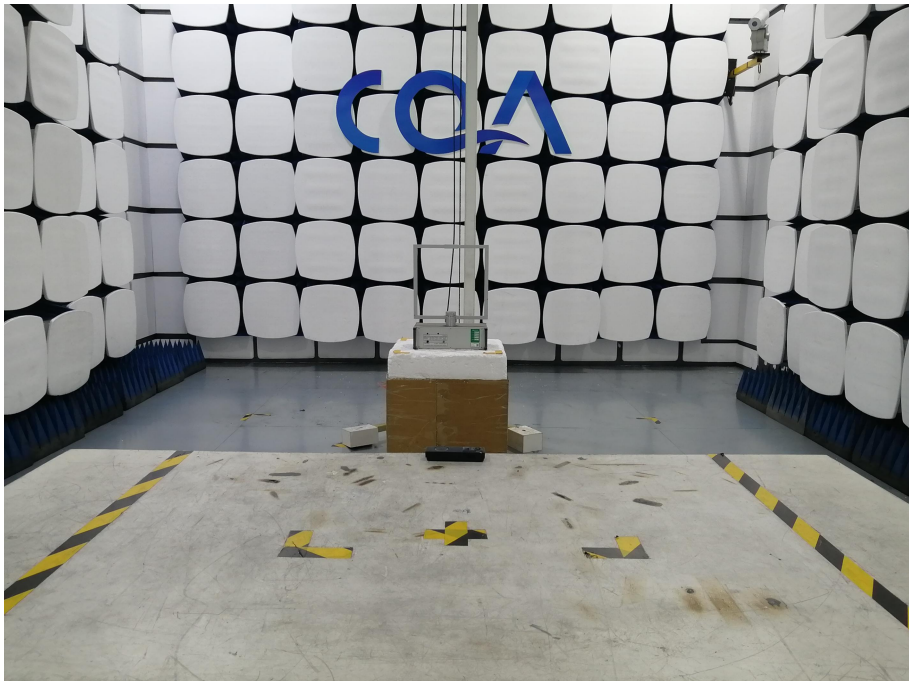

1 Photographs - EUT Test Setup

1.1 Radiated Spurious Emission

9kHz~30MHz:

30MHz~1GHz:

Above 1GHz:

1.2 Conducted Emission