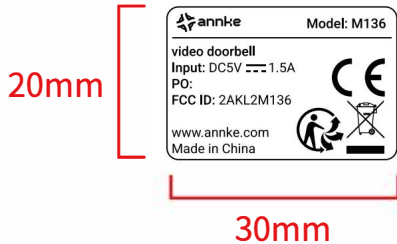

M136-label

尺寸/SIZE:30X20(mm)

材质:80g铜版纸

aterial1: 80g coated paper

以实际的订单为准
Subject to the actual

居中对齐/align center

居中对齐
align center

注意: 认证图标不可以随意变化大小, 必须按文件尺寸来
Note: The authentication icon can not be arbitrarily changed in size, must be according to the file size