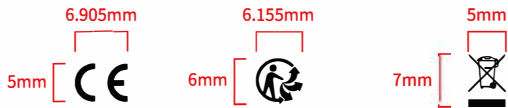

M136-label

尺寸/SIZE:30X20(mm)

材质:80g铜版纸

aterial1: 80g coated paper

以实际的订单为准
Subject to the actual

居中对齐/align center

居中对齐
align center

注意: 认证图标不可以随意变化大小, 必须按文件尺寸来
Note: The authentication icon can not be arbitrarily changed in size, must be according to the file size