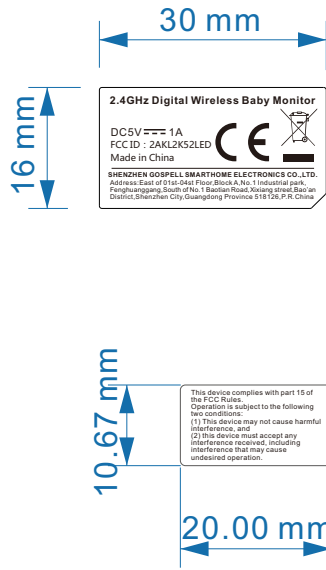

比例：1：1

粘贴示意图

GOSCAM 深圳市高斯贝尔家居智能电子有限公司			技术要求	
绘图：	李民振200311	零件名称：	型号标	物料编号：
审核：		机种名称：	GD7617	比例：电子档1:1
批准：		客户名称：	中性	版本：1.0
变更履历	新版本	变更时间	变更前	变更后
说明：