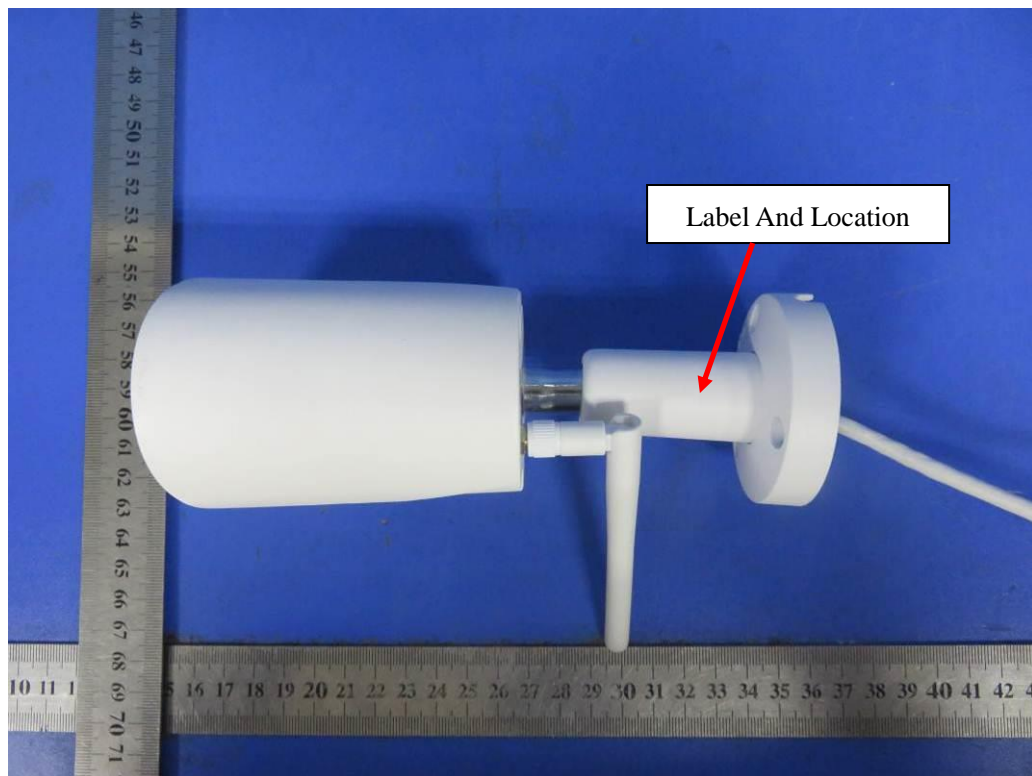

## LABEL AND LOCATION

IP Camera  
Model No.: HWC059  
FCC ID: 2AKL2HWC059

Size: L3.0cm\*W2.0cm

Material: Tagboard  
Glue: adhesive sticker  
Font color: Black  
Label color: White