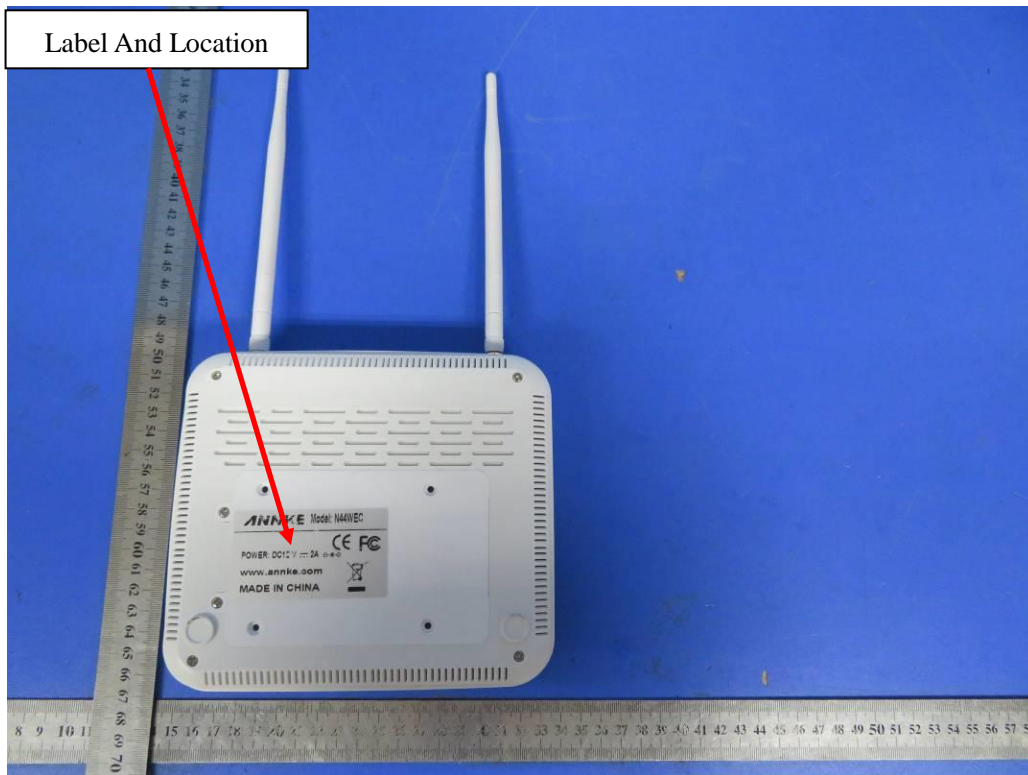

LABEL AND LOCATION

NETWORK VIDEO RECORDER

M/N: N44WEC

FCC ID: 2AKL2- N44WEC

INPUT: DC 12V

This device complies with part 15 of the FCC Rules. Operation is subject to the following two conditions: (1) This device may not cause harmful interference, and (2) this device must accept any interference received, including interference that may cause undesired operation.

Size: L 6.5cm * W 4.5cm

- Material: Tagboard
- Glue: adhesive sticker
- Font color: Black
- Label color: White