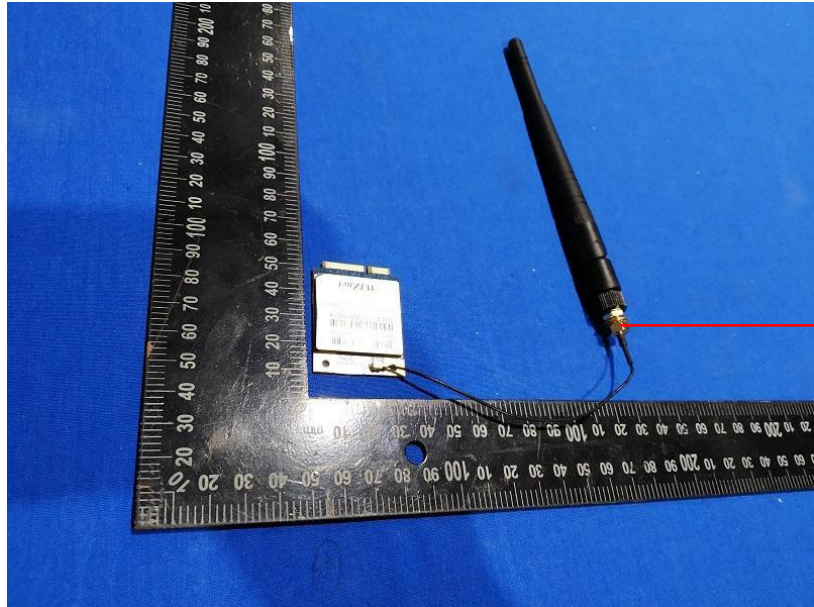

7 Photographs - EUT Constructional Details

Test model No.: WizFi630S

WiFi
Antenna