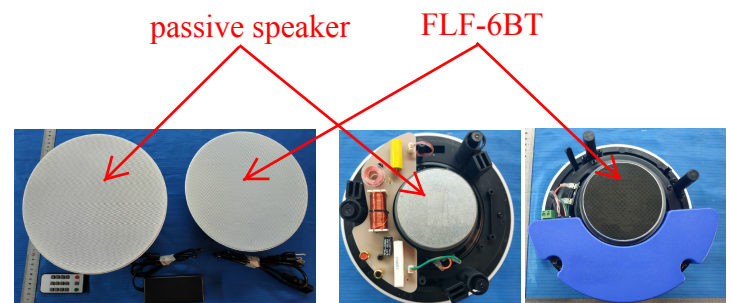

Date: 2020-03-18

FEDERAL COMMUNICATIONS COMMISSION
Authorization and Evaluation Division
7435 Oakland Mills Road
Columbia, MD 21046

Dear Sir or Madam:

We, Ningbo Lumiaudio Electronic Technology LTD, hereby declare that product: BLUETOOTH CEILING SPEAKER (model name: FLF-6BT, FLF-6BTS. FCC ID: 2AKKHFLF). FLF-6BT and FLF-6BTS are electrically identical with the PCB design, components and electromagnetic compatibility characteristics. FLF-6BT has been tested by BACL.

The differences of them are as follows:

1. Model name.
2. FLF-6BTS consists of a FLF-6BT and a passive speaker.

FLF-6BT

FLF-6BTS

Best Regards,

Signature:

Typed or Printed Name: Puli Quan

Title: Certification Engineer