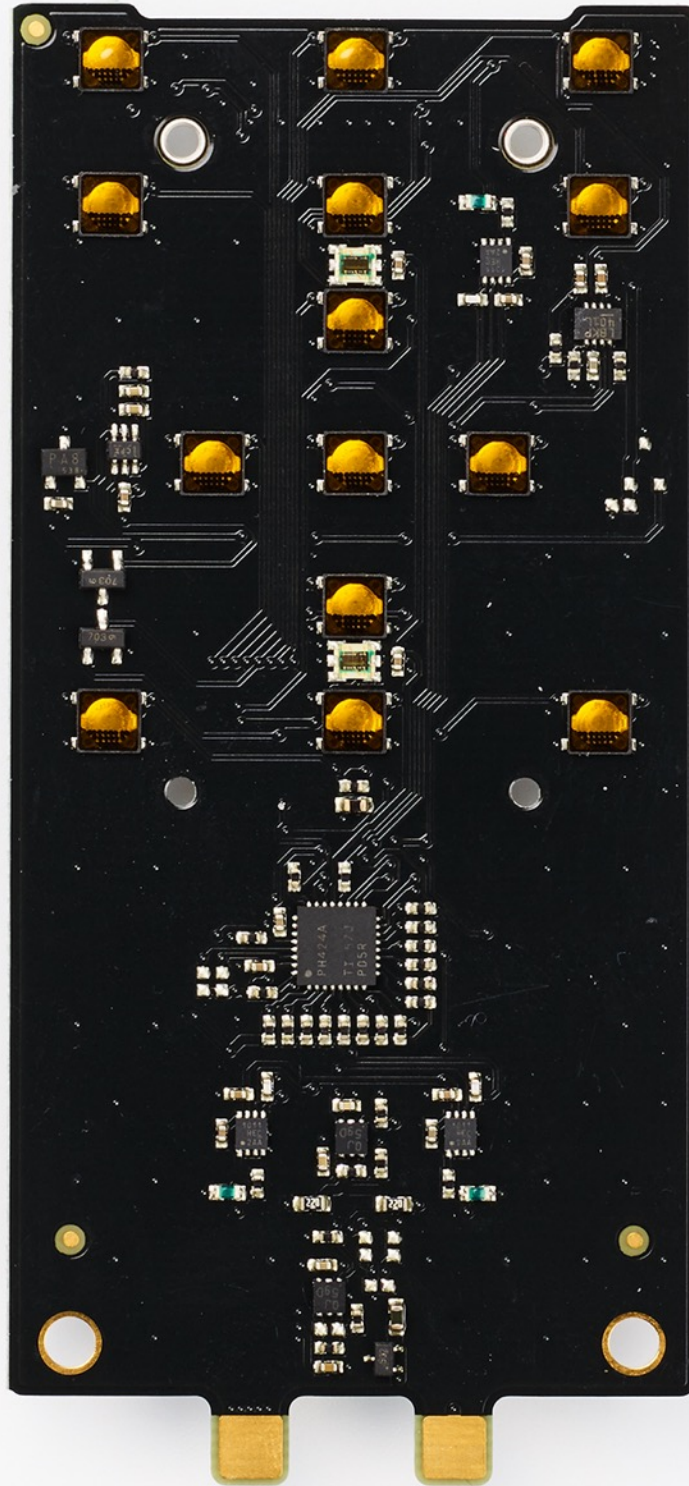

INTERNAL PHOTO 1    FCC:2AKK7-RM633601  
BACK COVER REMOVED

INTERNAL PHOTO 2    FCC:2AKK7-RM633601

BATTERY REMOVED

INTERNAL PHOTO 3    FCC:2AKK7-RM633601

BATTERY

INTERNAL PHOTO 4    FCC:2AKK7-RM633601

MAINBOARD REMOVED

INTERNAL PHOTO 5    FCC:2AKK7-RM633601

MAINBOARD TOP VIEW

INTERNAL PHOTO 6    FCC:2AKK7-RM633601

MAINBOARD BOTTOM VIEW

INTERNAL PHOTO 7    FCC:2AKK7-RM633601

MAGNET HOLDER REMOVED

INTERNAL PHOTO 8    FCC:2AKK7-RM633601

BUTTONBOARD TOP VIEW

INTERNAL PHOTO 9    FCC:2AKK7-RM633601

BUTTONBOARD BOTTOM VIEW

INTERNAL PHOTO 10    FCC:2AKK7-RM633601

BUTTONBOARD REMOVED

INTERNAL PHOTO 11    FCC:2AKK7-RM633601  
BUTTONS REMOVED