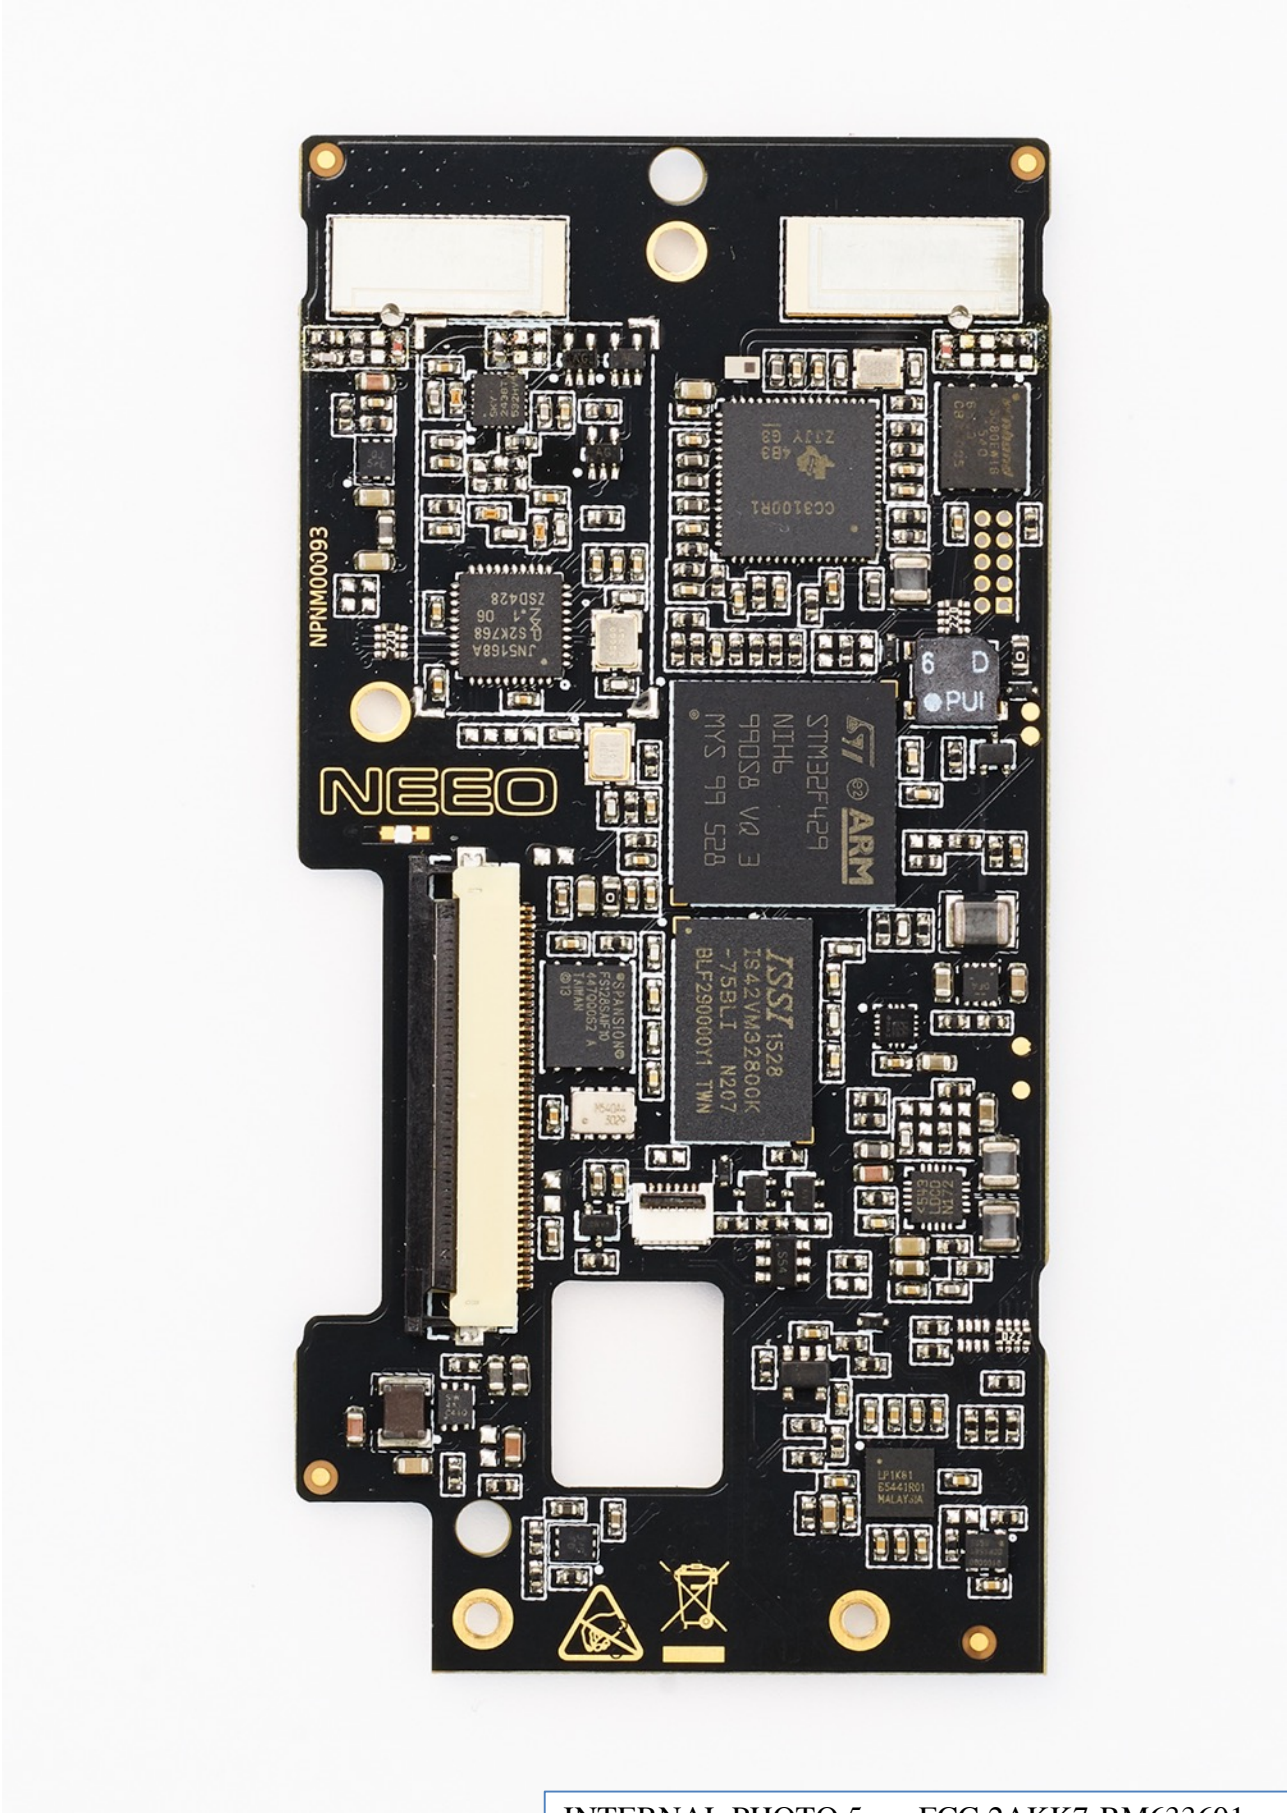

INTERNAL PHOTO 1    FCC:2AKK7-RM633601  
BACK COVER REMOVED

INTERNAL PHOTO 2    FCC:2AKK7-RM633601

BATTERY REMOVED

INTERNAL PHOTO 3    FCC:2AKK7-RM633601

BATTERY

INTERNAL PHOTO 4    FCC:2AKK7-RM633601

MAINBOARD REMOVED

INTERNAL PHOTO 5    FCC:2AKK7-RM633601

MAINBOARD TOP VIEW

INTERNAL PHOTO 6    FCC:2AKK7-RM633601

MAINBOARD BOTTOM VIEW

INTERNAL PHOTO 7    FCC:2AKK7-RM633601

MAGNET HOLDER REMOVED

INTERNAL PHOTO 8    FCC:2AKK7-RM633601

BUTTONBOARD TOP VIEW

INTERNAL PHOTO 9    FCC:2AKK7-RM633601

BUTTONBOARD BOTTOM VIEW

INTERNAL PHOTO 10    FCC:2AKK7-RM633601

BUTTONBOARD REMOVED

INTERNAL PHOTO 11    FCC:2AKK7-RM633601  
BUTTONS REMOVED