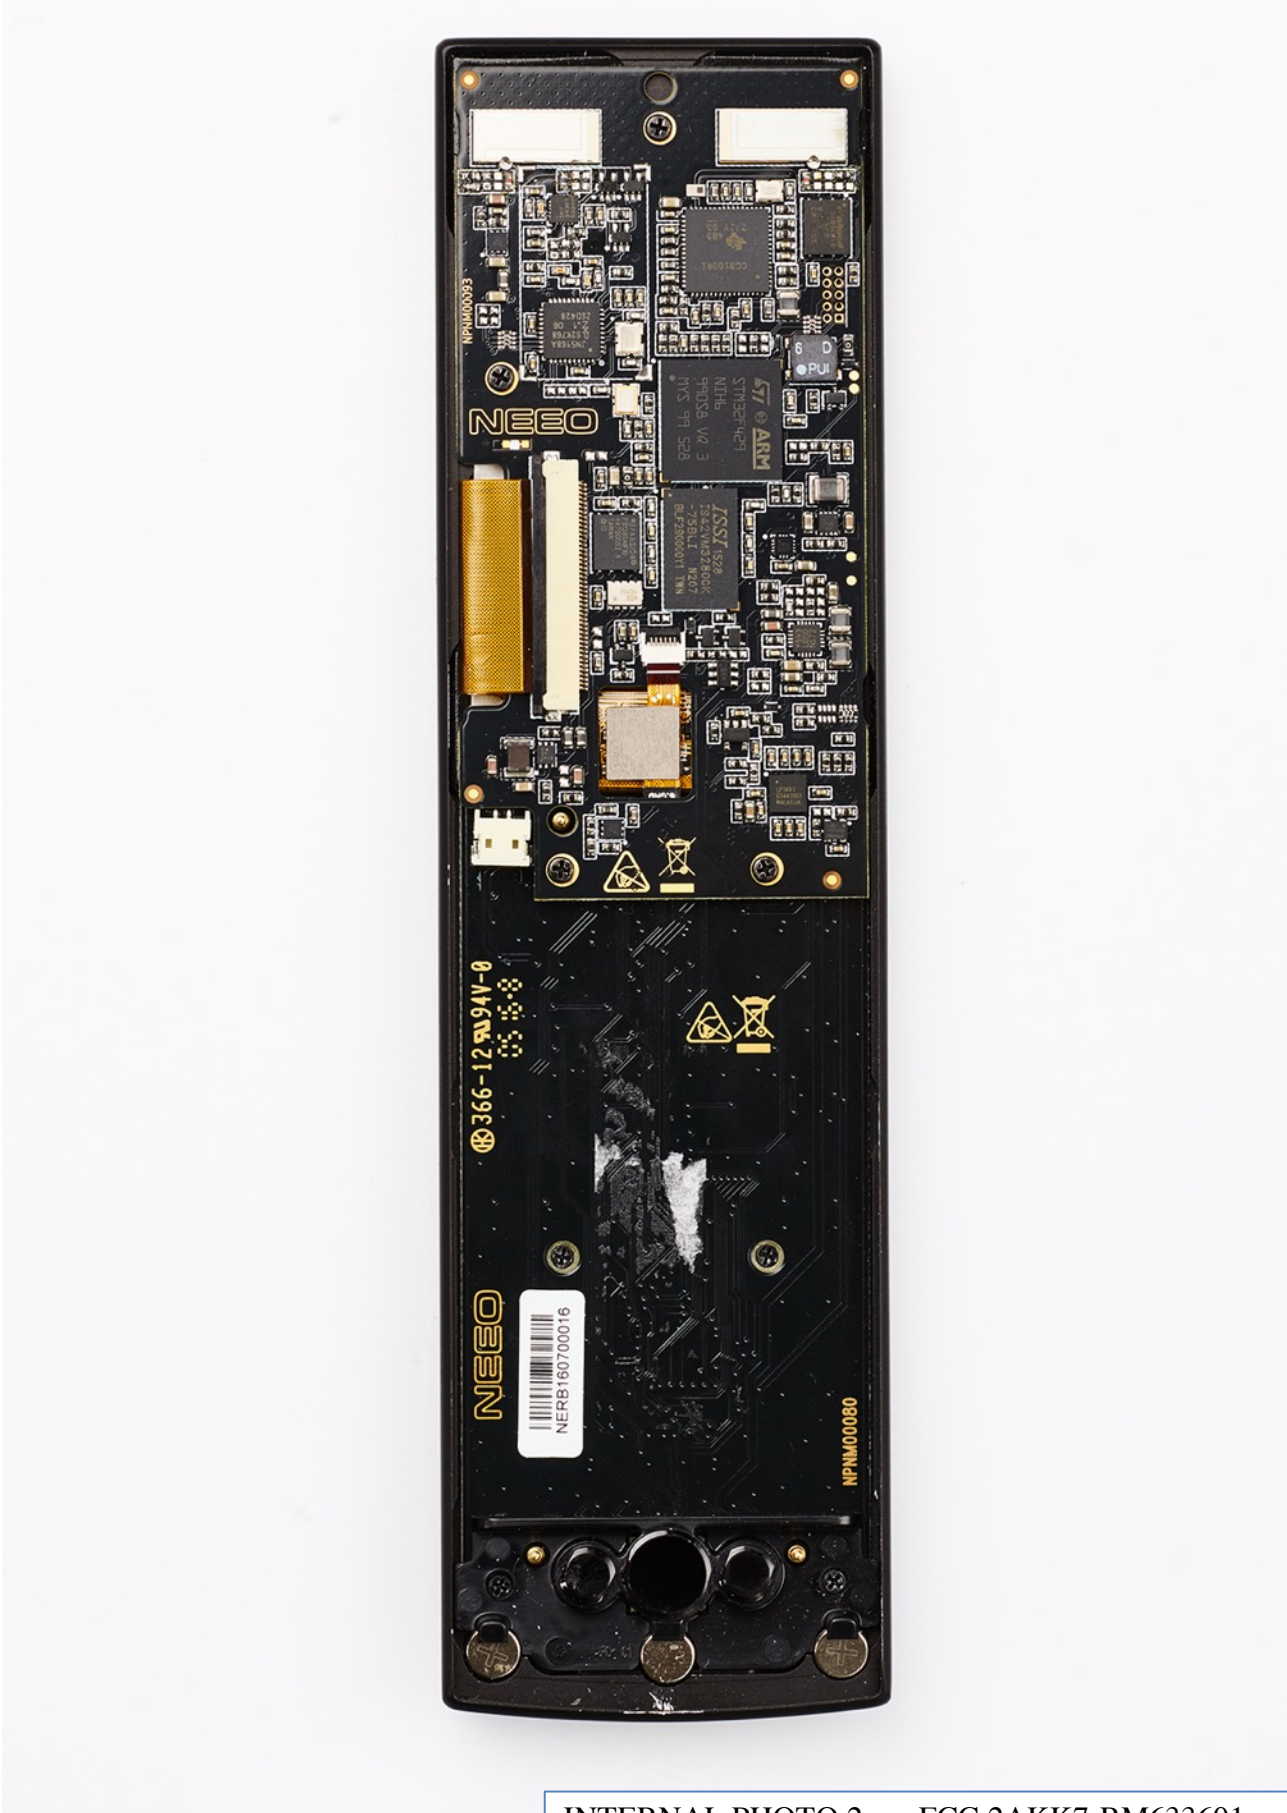

INTERNAL PHOTO 1    FCC:2AKK7-RM633601  
BACK COVER REMOVED

INTERNAL PHOTO 2    FCC:2AKK7-RM633601

BATTERY REMOVED

INTERNAL PHOTO 3    FCC:2AKK7-RM633601

BATTERY

INTERNAL PHOTO 4    FCC:2AKK7-RM633601

MAINBOARD REMOVED

INTERNAL PHOTO 5    FCC:2AKK7-RM633601

MAINBOARD TOP VIEW

INTERNAL PHOTO 6    FCC:2AKK7-RM633601

MAINBOARD BOTTOM VIEW

INTERNAL PHOTO 7    FCC:2AKK7-RM633601

MAGNET HOLDER REMOVED

INTERNAL PHOTO 8    FCC:2AKK7-RM633601

BUTTONBOARD TOP VIEW

INTERNAL PHOTO 9    FCC:2AKK7-RM633601

BUTTONBOARD BOTTOM VIEW

INTERNAL PHOTO 10    FCC:2AKK7-RM633601

BUTTONBOARD REMOVED

INTERNAL PHOTO 11    FCC:2AKK7-RM633601  
BUTTONS REMOVED