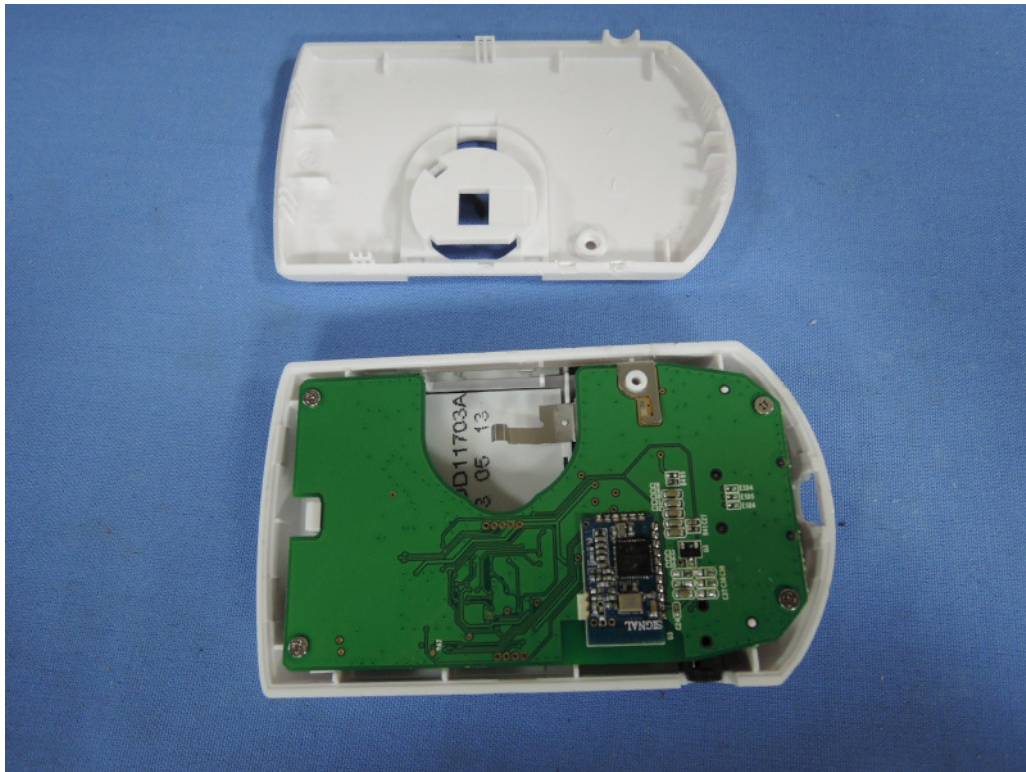

Product: Multi-Monitoring System

Type Identification: BK3-12M-D

Product: Multi-Monitoring System

Type Identification: BK3-12M-D