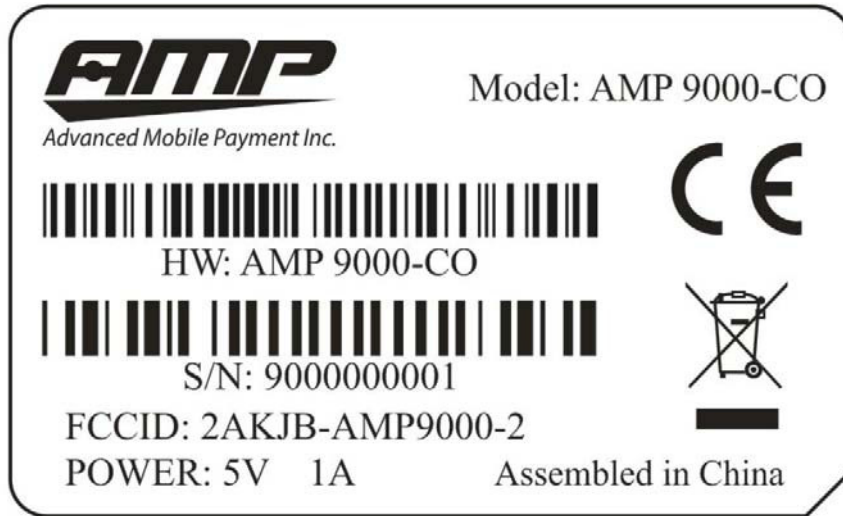

EXHIBIT A - FCC ID LABEL AND LOCATION

FCC ID Label

FCC ID Label Location Information

The label shown shall be permanently affixed at a conspicuous location on the device and be readily visible to the user at the time purchase (Labeling requirements per 2.925)