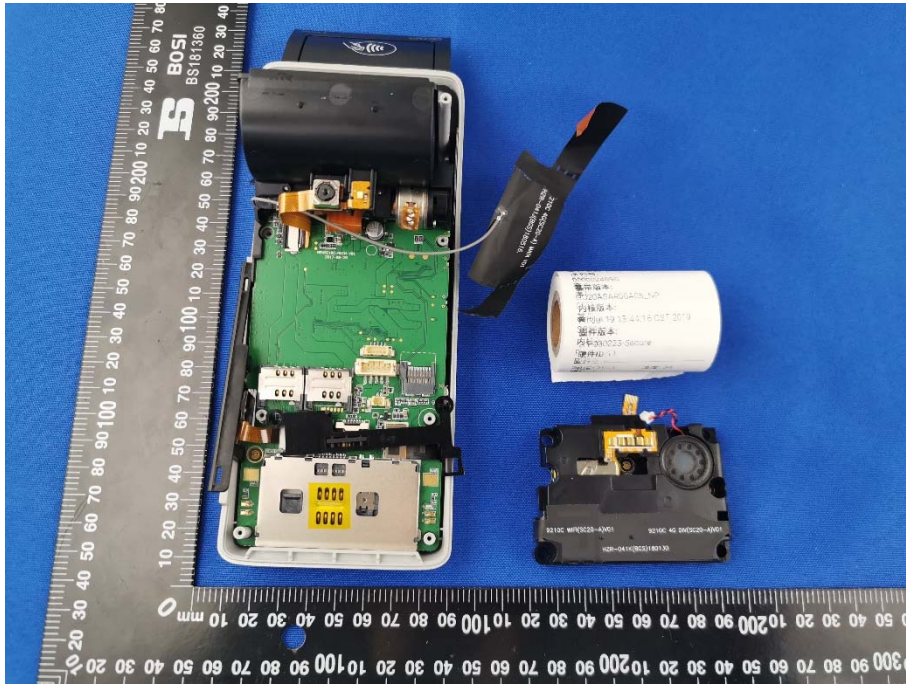

EUT INTERNAL PHOTOS

EUT UNCOVER VIEW

EUT UNCOVER VIEW

EUT UNCOVER VIEW

NFC Antenna

EUT UNCOVER VIEW

EUT UNCOVER VIEW

EUT UNCOVER VIEW

MAIN BOARD TOP VIEW (WITH SHIELDING)

MAIN BOARD TOP VIEW (WITHOUT SHIELDING)

MAIN BOARD REAR VIEW

MAIN BOARD TOP VIEW

MAIN BOARD REAR VIEW

Battery Photo (FRONT)

Battery Photo (REAR)