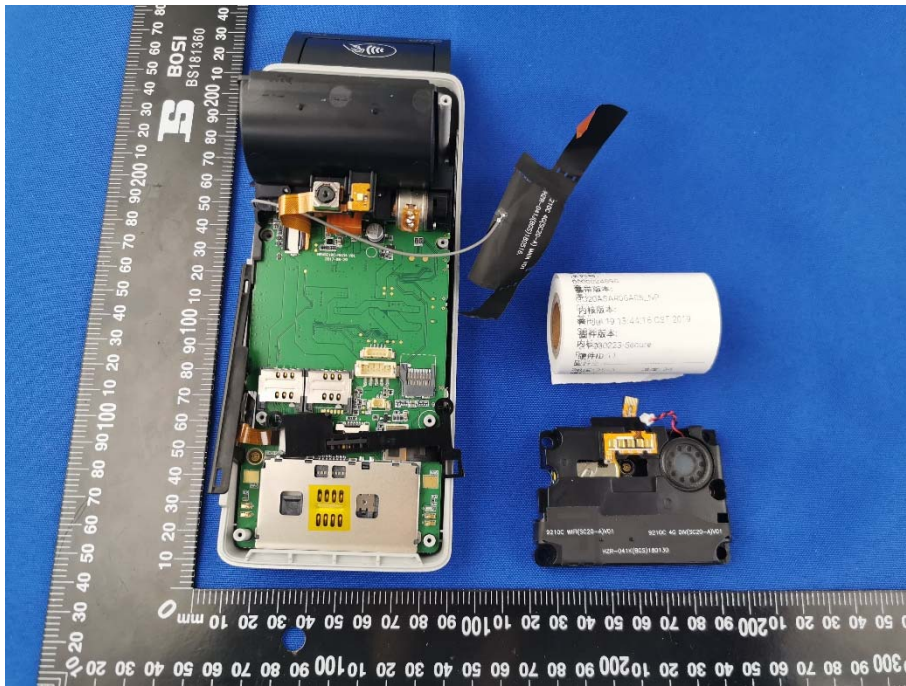

EUT INTERNAL PHOTOS

EUT UNCOVER VIEW

EUT UNCOVER VIEW

EUT UNCOVER VIEW

NFC Antenna

EUT UNCOVER VIEW

EUT UNCOVER VIEW

EUT UNCOVER VIEW

MAIN BOARD TOP VIEW (WITH SHIELDING)

MAIN BOARD TOP VIEW (WITHOUT SHIELDING)

MAIN BOARD REAR VIEW

MAIN BOARD TOP VIEW

MAIN BOARD REAR VIEW

Battery Photo (FRONT)

Battery Photo (REAR)