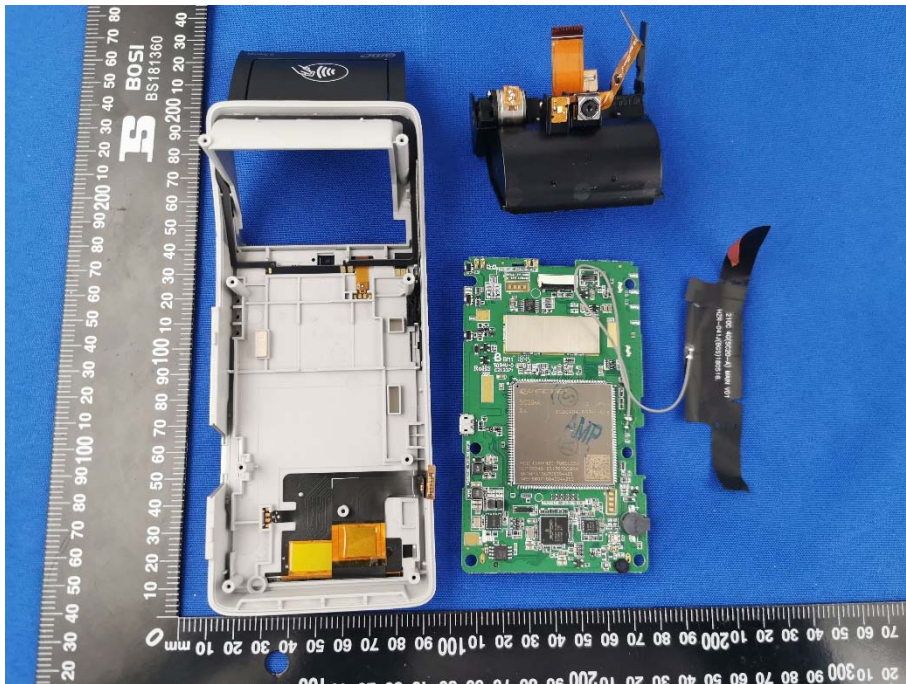

EUT INTERNAL PHOTOS

EUT UNCOVER VIEW

EUT UNCOVER VIEW

EUT UNCOVER VIEW

NFC Antenna

EUT UNCOVER VIEW

EUT UNCOVER VIEW

EUT UNCOVER VIEW

MAIN BOARD TOP VIEW (WITH SHIELDING)

MAIN BOARD TOP VIEW (WITHOUT SHIELDING)

MAIN BOARD REAR VIEW

MAIN BOARD TOP VIEW

MAIN BOARD REAR VIEW

Battery Photo (FRONT)

Battery Photo (REAR)