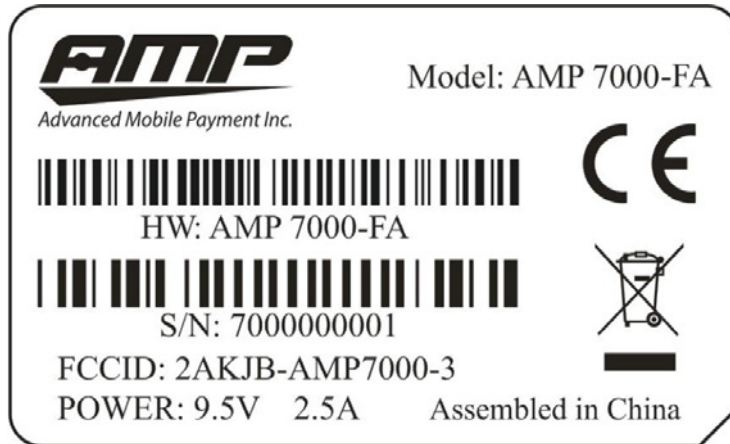

EXHIBIT A - FCC ID LABEL AND LOCATION

FCC ID Label

FCC ID Label Location Information

The label shown shall be permanently affixed at a conspicuous location on the device and be readily visible to the user at the time purchase (Labeling requirements per 2.925)