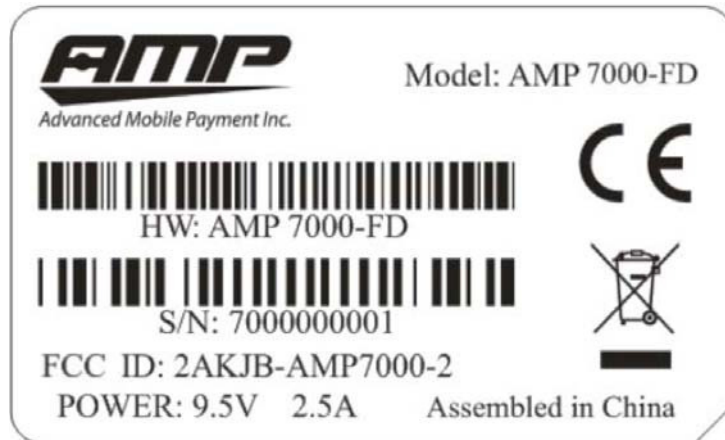

EXHIBIT A - FCC ID LABEL AND LOCATION

FCC ID Label

FCC ID Label Location Information

The label shown shall be permanently affixed at a conspicuous location on the device and be readily visible to the user at the time purchase (Labeling requirements per 2.925)