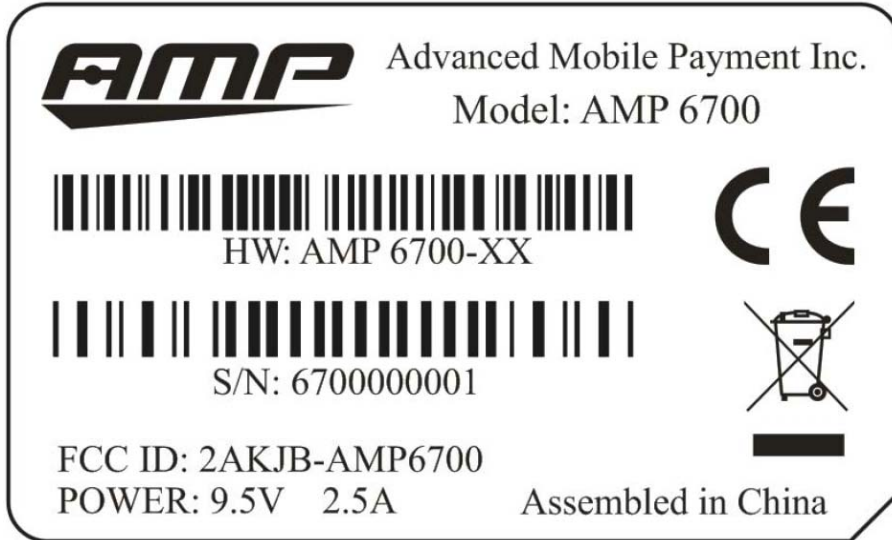

EXHIBIT A - FCC ID LABEL AND LOCATION

FCC ID Label

FCC ID Label Location Information

The label shown shall be permanently affixed at a conspicuous location on the device and be readily visible to the user at the time purchase (Labeling requirements per 2.925)