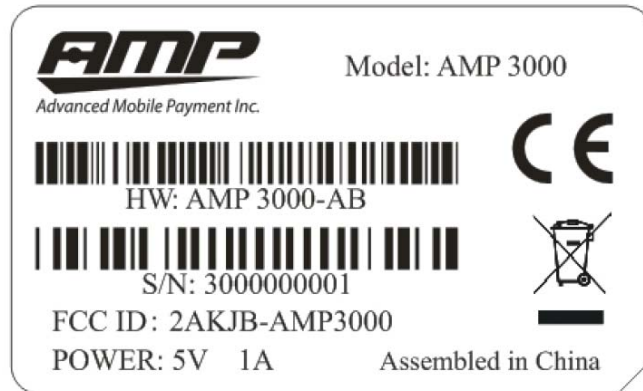

EXHIBIT A - FCC ID LABEL AND LOCATION

FCC ID Label

FCC ID Label Location Information

The label shown shall be permanently affixed at a conspicuous location on the device and be readily visible to the user at the time purchase (Labeling requirements per 2.925)