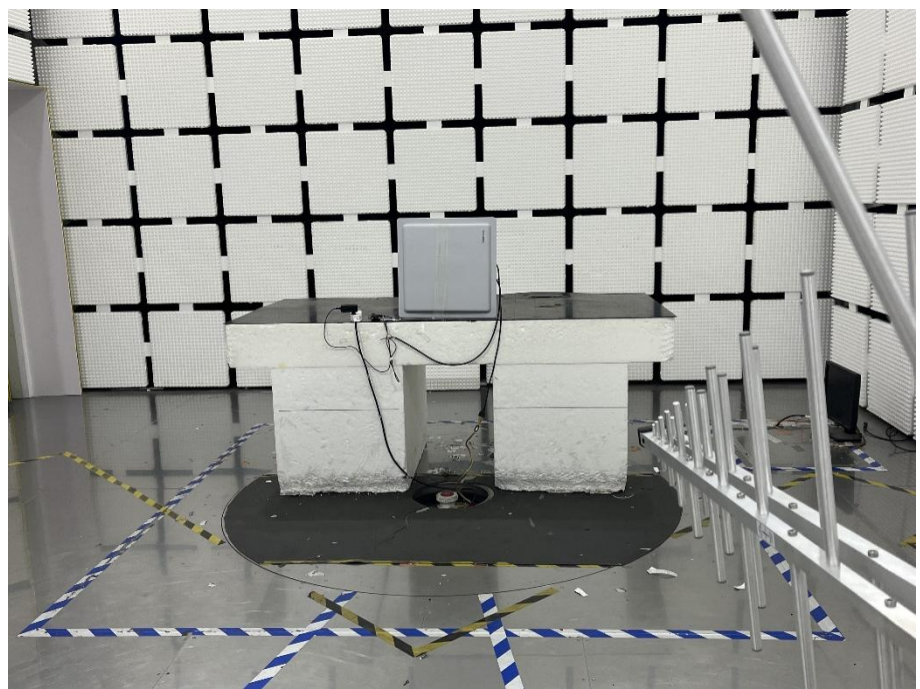

EXHIBIT 4 - TEST SETUP PHOTOGRAPHS

Conducted Emission Test Setup

Radiation Emission Test Setup (Below 30MHz)

Radiation Emission Test Setup (30MHz to 1GHz)

Radiation Emission Test Setup (1GHz to 18GHz)

***** END OF REPORT *****