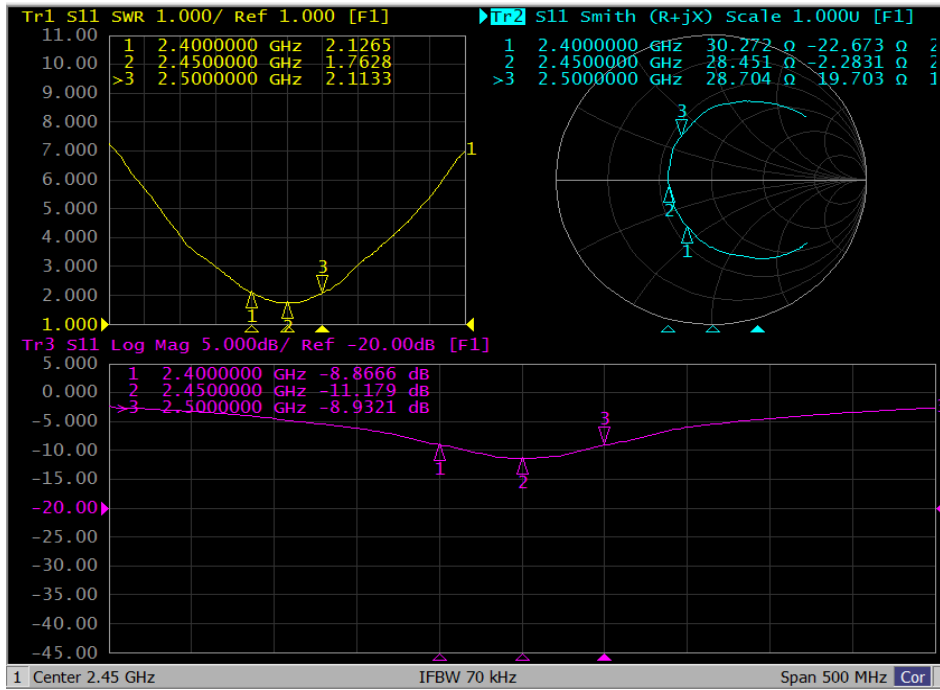

1. Antenna Information

Product Model	宠物喂食器 C1
Antenna Model	LM19-MG21-CN
Antenna Type	PIFA
Manufacturer	Lumi United Technology Co., Ltd

2. Antenna Picture

3. Electrical Specification

Frequency Range	2400-2500MHZ
Bandwidth	100MHz
Input Impedence	50Ω
S11	≤-10 dB
Peak Gain	0dBi

4. Antenna S11

5. Radiation Pattern

H Theta=90

V Phi=90

V Phi=0