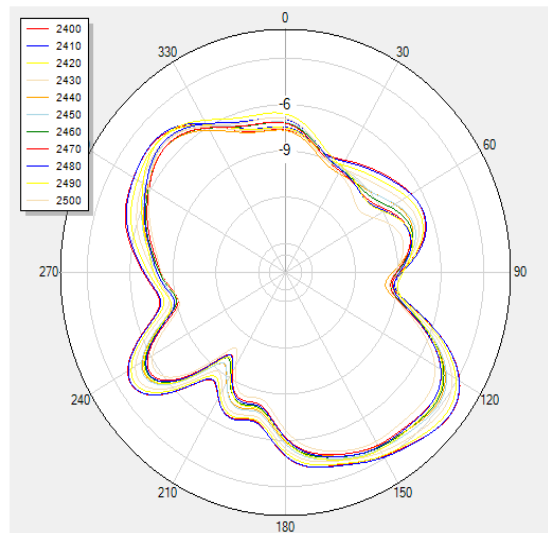

1. Antenna Information

Product Model	宠物喂食器 C1
Antenna Model	LM19-MG21-CN
Antenna Type	PIFA
Manufacturer	Lumi United Technology Co., Ltd

2. Antenna Picture

3. Electrical Specification

Frequency Range	2400-2500MHZ
Bandwidth	100MHz
Input Impedence	50Ω
S11	≤-10 dB
Peak Gain	0dBi

4. Antenna S11

5. Radiation Pattern

H Theta=90

V Phi=90

V Phi=0