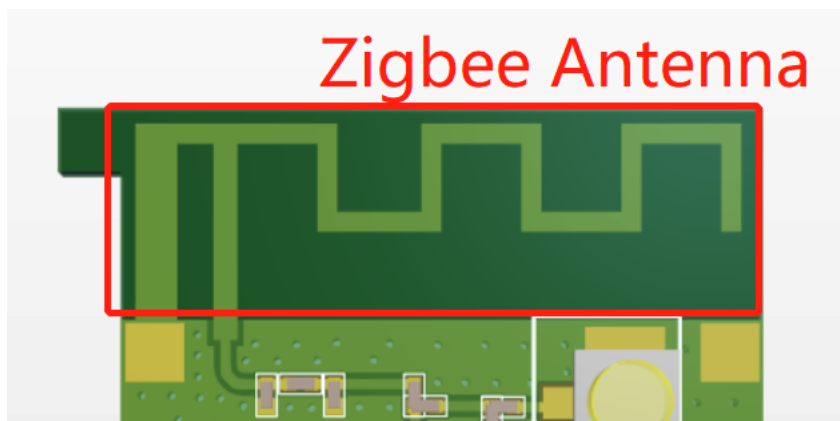

1. Antenna Information

Product Model	宠物喂食器 C1
Antenna Model	LM19-MG21-CN
Antenna Type	PIFA
Manufacturer	Lumi United Technology Co., Ltd

2. Antenna Picture

3. Electrical Specification

Frequency Range	2400-2500MHZ
Bandwidth	100MHz
Input Impedence	50Ω
S11	≤-10 dB
Peak Gain	0dBi

4. Antenna S11

5. Radiation Pattern

H Theta=90

V Phi=90

V Phi=0