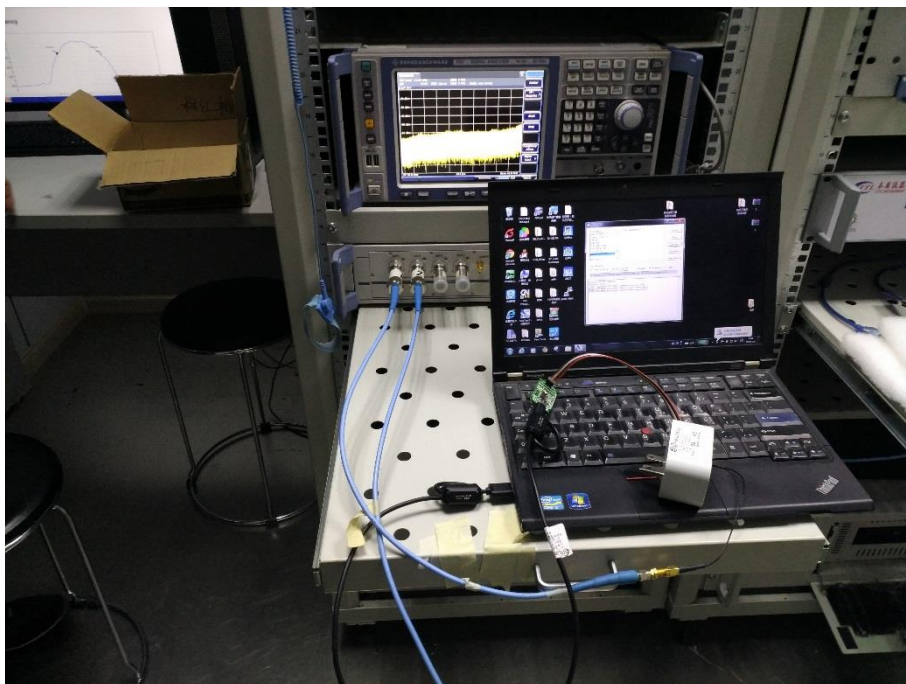

## ANNEX B TEST SETUP PHOTOS

### 1 Radiated Test Photo

Below 30MHz

30 MHz-1 GHz

Close-up

Above 1GHz

Close-up

## 2 Conducted Test Photo

Conducted Test-Zigbee