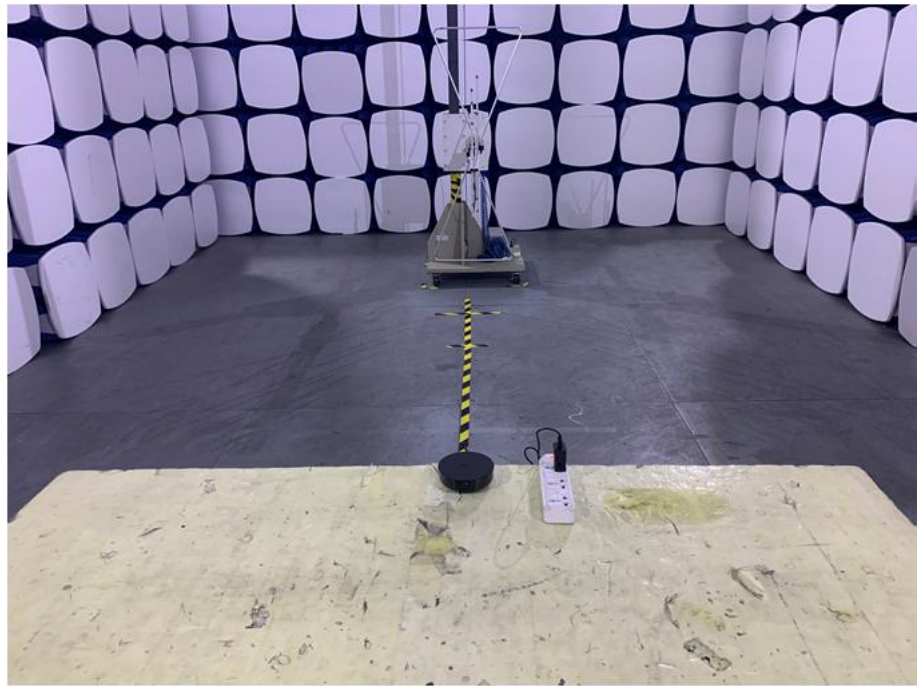

EXHIBIT 4 - TEST SETUP PHOTOGRAPHS

**Conducted Emission
Test Setup**

**Radiation Emission Test
Setup (Below 30MHz)**

Radiation Emission Test Setup (30MHz to 1GHz)

Radiation Emission Test Setup (1GHz to 18GHz)

**Radiation Emission Test
Setup (Above 18GHz)**

***** END OF REPORT *****