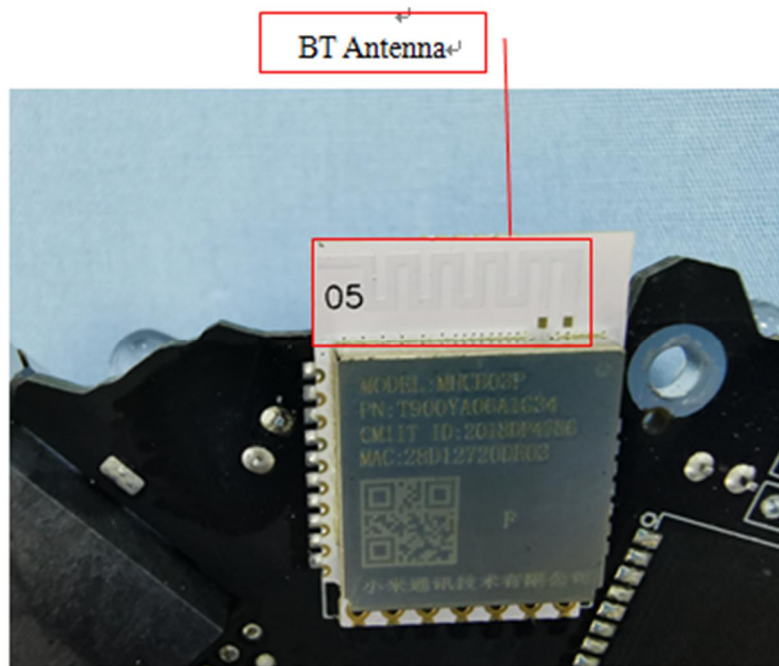

### EXHIBIT 3 - EUT INTERNAL PHOTOGRAPHS

<p><b>EUT Housing and Board View 1</b></p>	 <p>This photograph shows the internal components of the EUT. On the left is a circular black plastic housing containing a printed circuit board (PCB) populated with various electronic components, including a microcontroller, memory chips, and connectors. On the right is the reverse side of the same housing, showing its internal structure. A black ruler with white markings is placed below the components for scale, showing measurements in millimeters.</p>
<p><b>Solder Board-Component View 1</b></p>	 <p>This photograph provides a close-up view of the PCB components. It shows a complex arrangement of surface-mounted components, including a microcontroller, various resistors, capacitors, and connectors. A black ruler with white markings is placed to the left of the board for scale, showing measurements in millimeters.</p>

<p style="text-align: center;"><b>Solder Board-Component View 2</b></p>	 A photograph showing a circular printed circuit board (PCB) with various electronic components. A black ruler with white markings is placed vertically to the left of the board for scale. The ruler shows markings from 0 to 100 millimeters. The board is dark-colored and populated with numerous small components, including a large square component at the top and a multi-pin connector on the right side.
<p style="text-align: center;"><b>Solder Board-Component View 3</b></p>	 A close-up photograph of a component on a PCB. The component is a square, gold-colored integrated circuit (IC) with several pins. A black ruler with white markings is placed vertically to the left of the component for scale. The ruler shows markings from 0 to 100 millimeters. The component is mounted on a dark PCB. The number '05' is visible on the component's surface.

<p style="text-align: center;"><b>Solder Board-Component View</b> 4</p>	
<p style="text-align: center;"><b>Antenna View</b></p>	

Antenna View

Antenna View