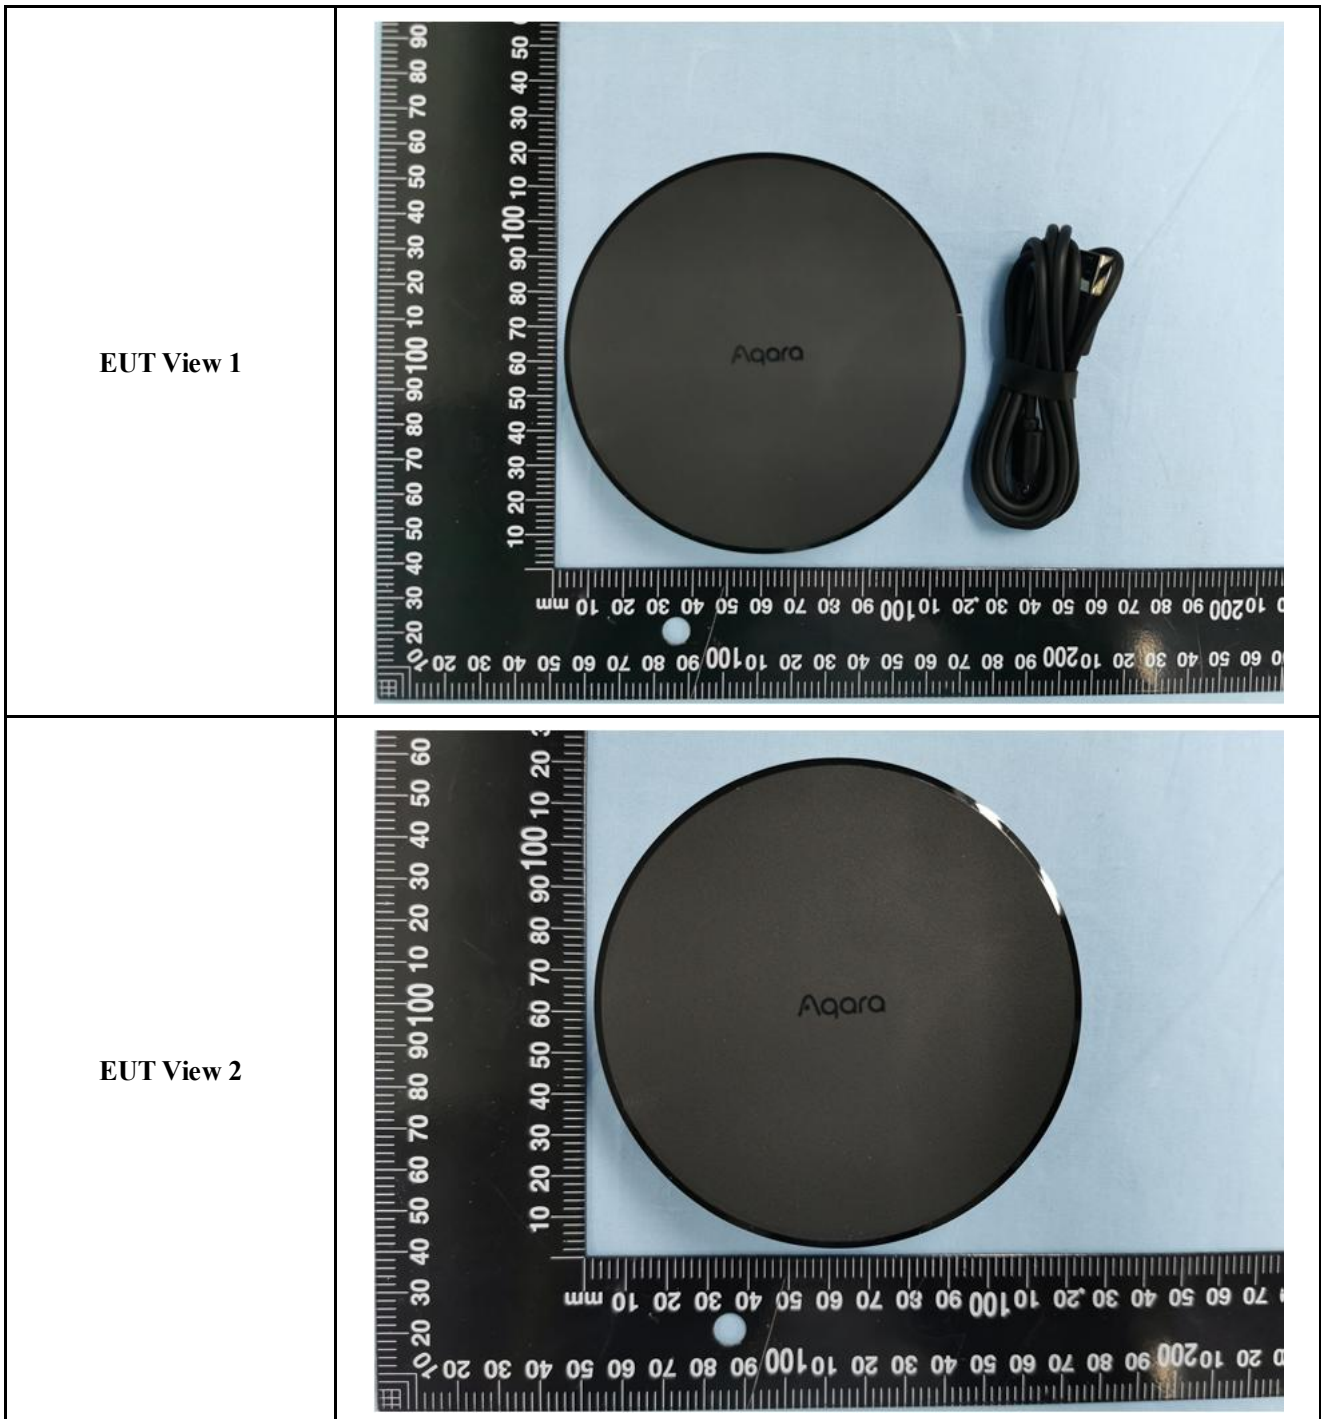

EXHIBIT 2 - EUT EXTERNAL PHOTOGRAPHS

<p>EUT View 3</p>	 <p>A top-down view of a circular, black, perforated device. The device has a central white square with a QR code and the number '4921 9638'. Above the QR code is the 'zigbee' logo and 'Aqara' text. Below the QR code are 'Wi-Fi', 'EAC', and 'CE' logos. The device is placed on a light blue surface next to a black ruler with white markings. The ruler shows measurements in millimeters and centimeters.</p>
<p>EUT View 4</p>	 <p>A side view of the circular, black, perforated device. The device is shown from a low angle, highlighting its curved profile. It is placed on a light blue surface next to a black ruler with white markings. The ruler shows measurements in millimeters and centimeters.</p>

EUT View 5

EUT View 6

EUT View 7