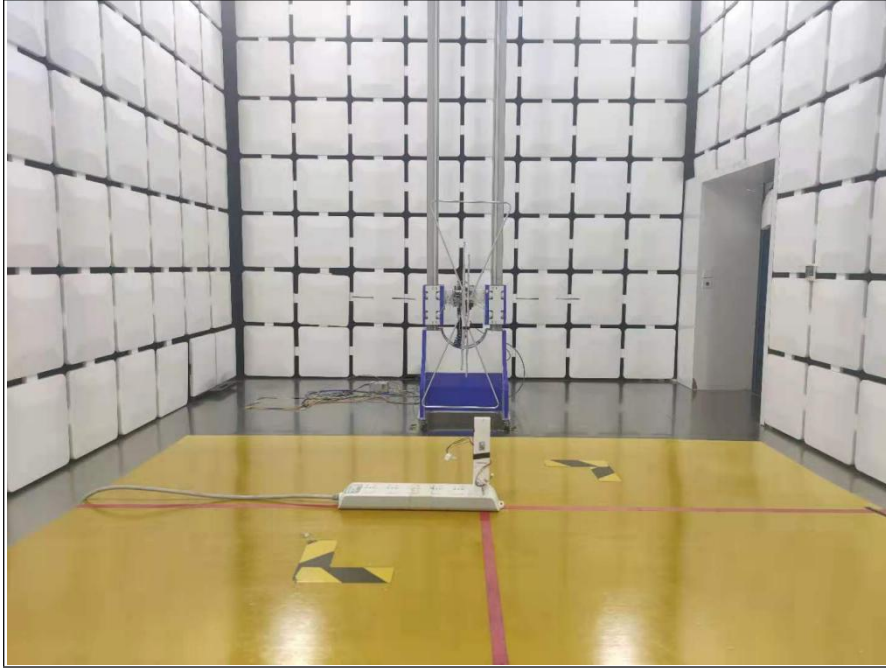

Test Setup Photo

Description: Radiated Emission Test Setup for 30MHz ~ 1GHz

Description: Radiated Emission Test Setup for 1GHz ~ 18GHz

Description: Radiated Emission Test Setup for Above 18GHz

Conducted Test Setup Photo