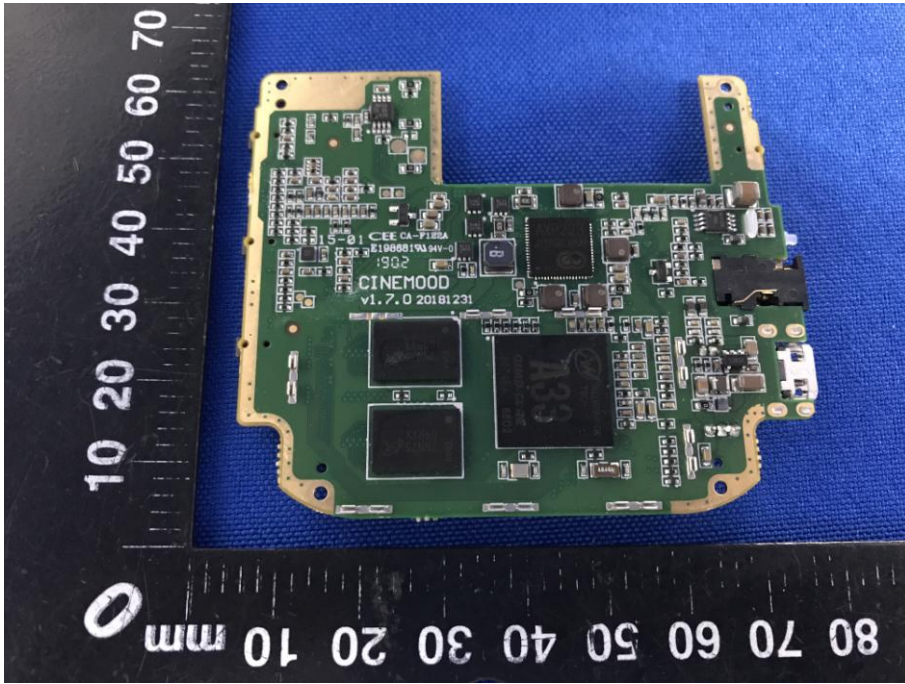

Appendix B: Photographs of EUT

Product: CINEMOOD STORYTELLER

Model: CNMD0019

Internal Photos

BLE/WIFI
ANT