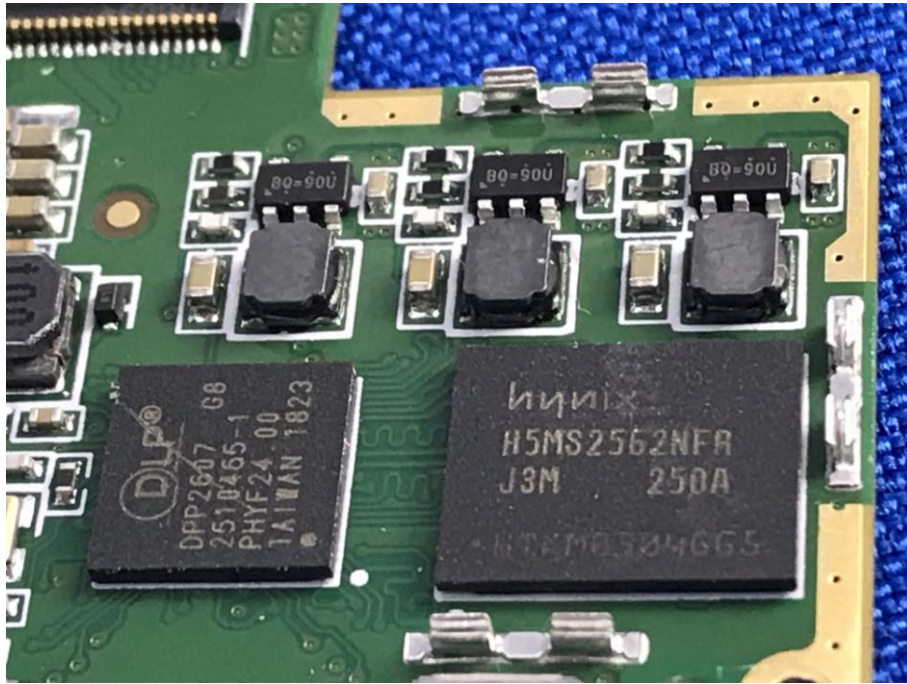

Appendix B: Photographs of EUT

Product: CINEMOOD STORYTELLER

Model: CNMD0019

Internal Photos

BLE/WIFI
ANT