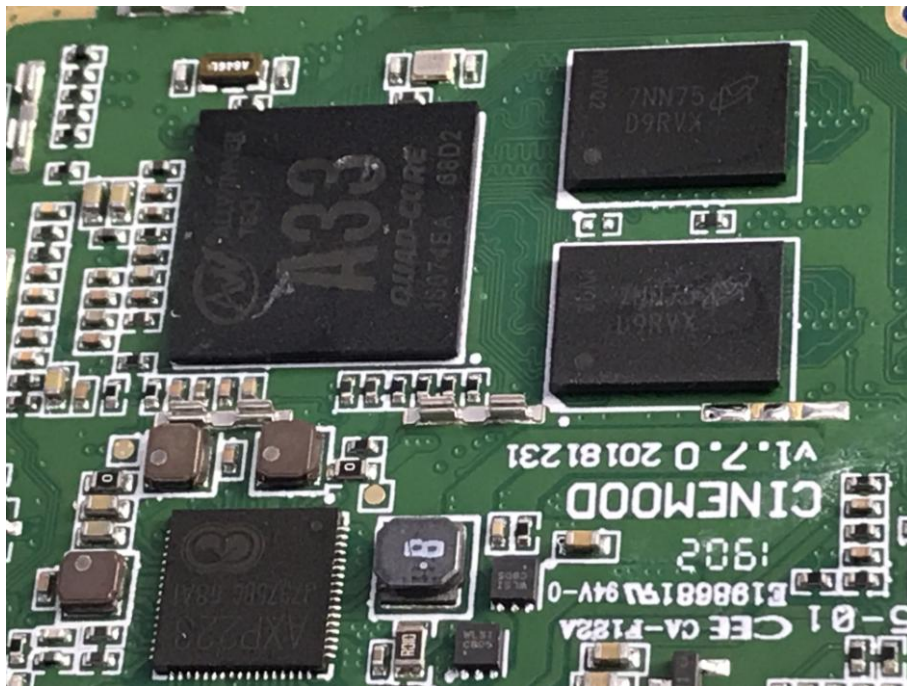

Appendix B: Photographs of EUT

Product: CINEMOOD STORYTELLER

Model: CNMD0019

Internal Photos

BLE/WIFI
ANT