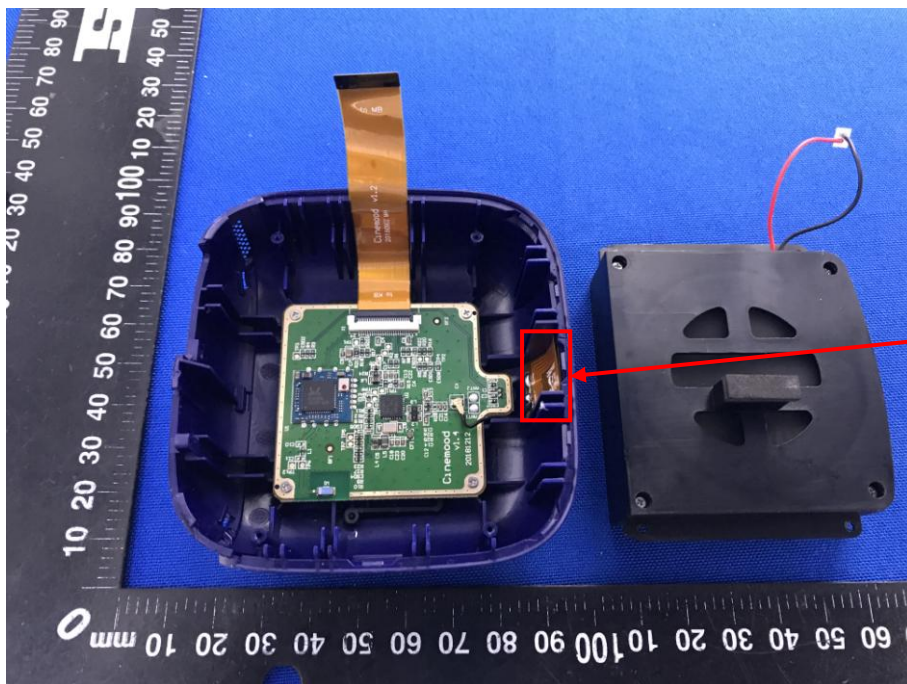

Appendix B: Photographs of EUT

Product: CINEMOOD STORYTELLER

Model: CNMD0019

Internal Photos

BLE/WIFI
ANT