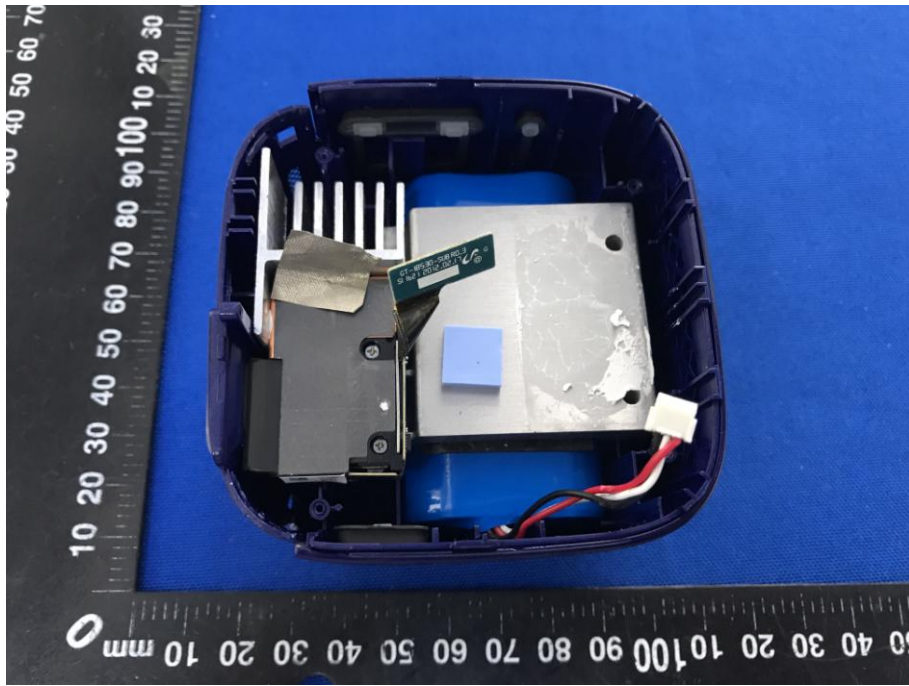

Appendix B: Photographs of EUT

Product: CINEMOOD STORYTELLER

Model: CNMD0019

Internal Photos

BLE/WIFI
ANT