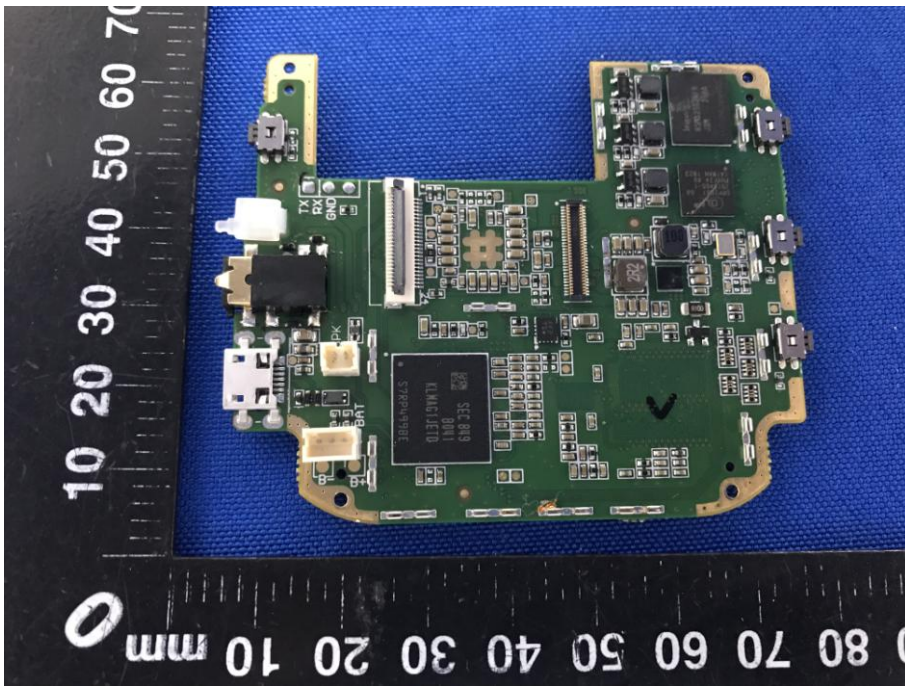

Appendix B: Photographs of EUT

Product: CINEMOOD STORYTELLER

Model: CNMD0019

Internal Photos

BLE/WIFI
ANT