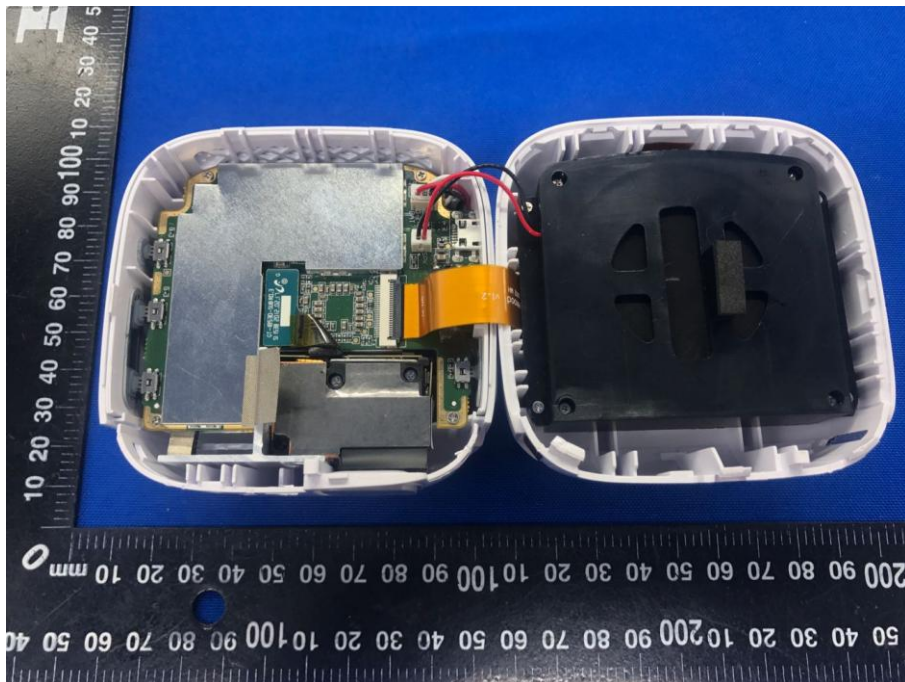

Appendix B: Photographs of EUT

Product: CINEMOOD STORYTELLER

Model: CNMD0016

Internal Photos

WIFI/BLE
ANT