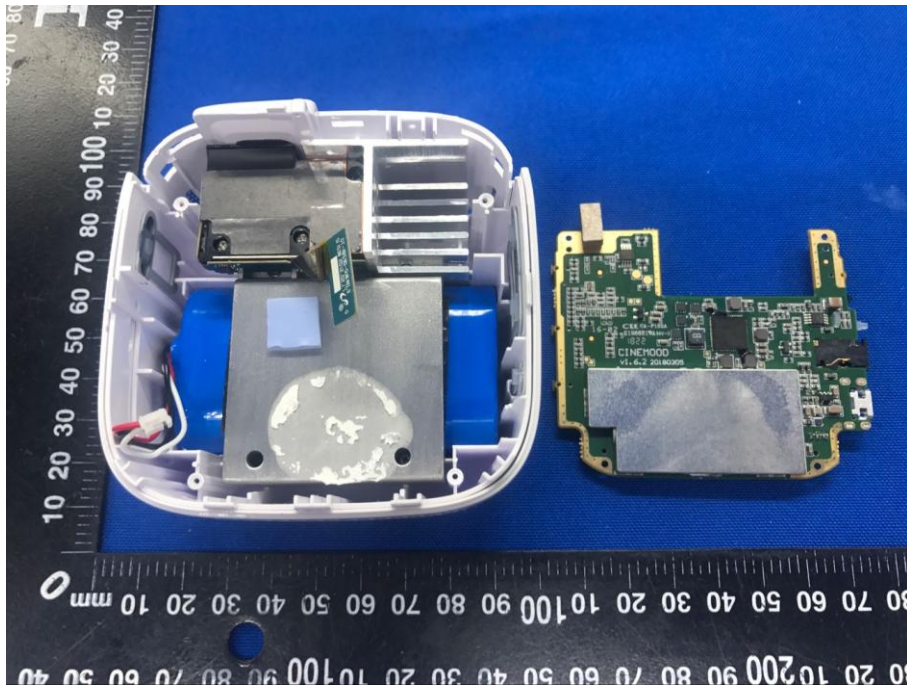

Appendix B: Photographs of EUT

Product: CINEMOOD STORYTELLER

Model: CNMD0016

Internal Photos

WIFI/BLE
ANT