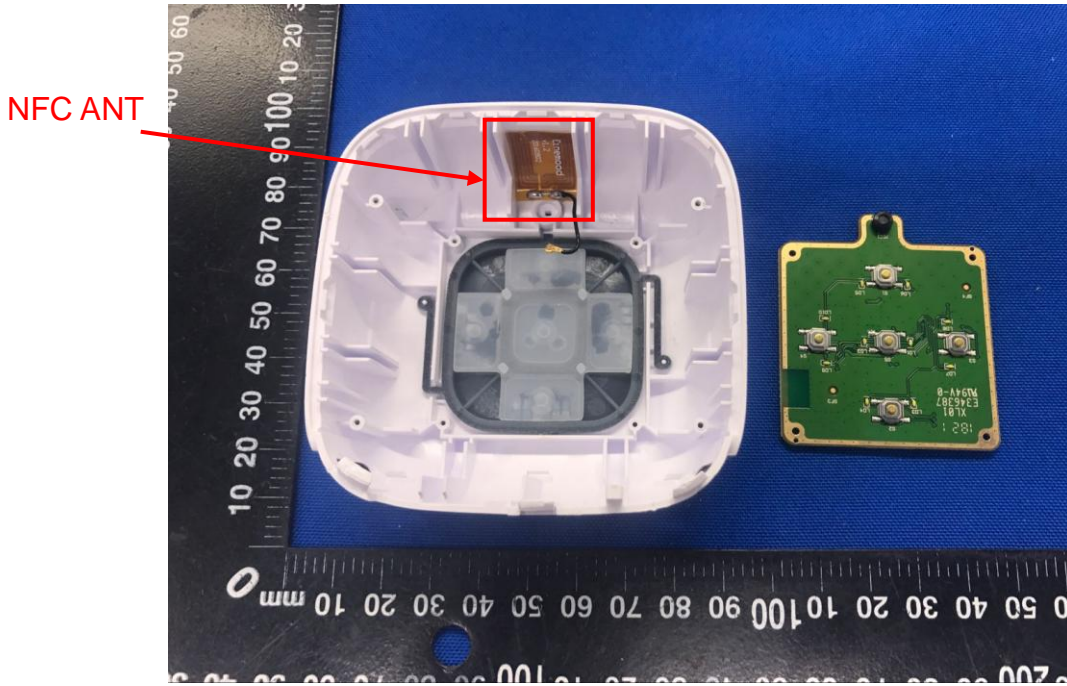

Appendix B: Photographs of EUT

Product: CINEMOOD STORYTELLER

Model: CNMD0016

Internal Photos

WIFI/BLE
ANT