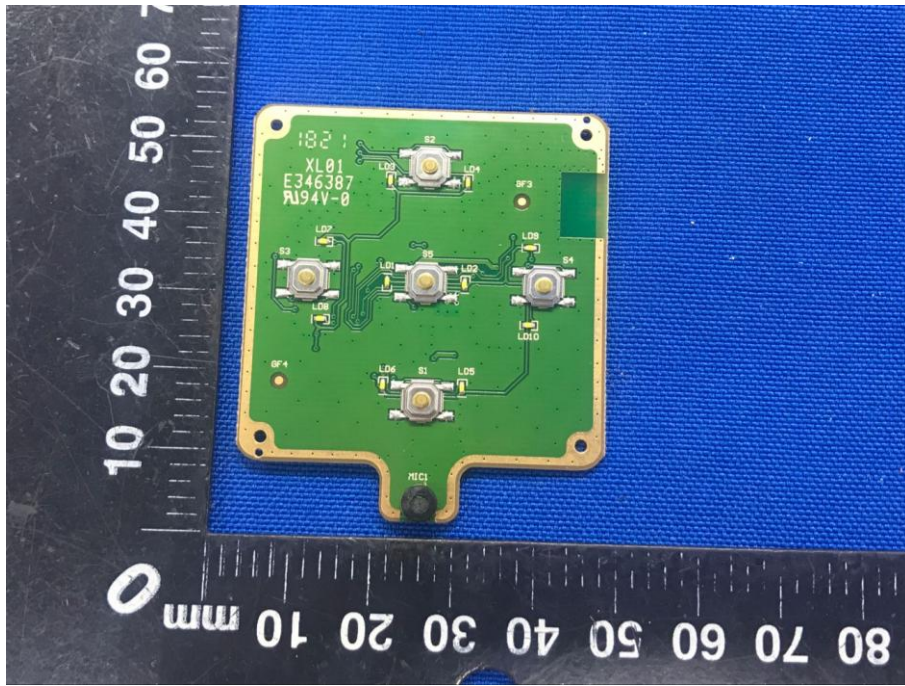

Appendix B: Photographs of EUT

Product: CINEMOOD STORYTELLER

Model: CNMD0016

Internal Photos

WIFI/BLE
ANT