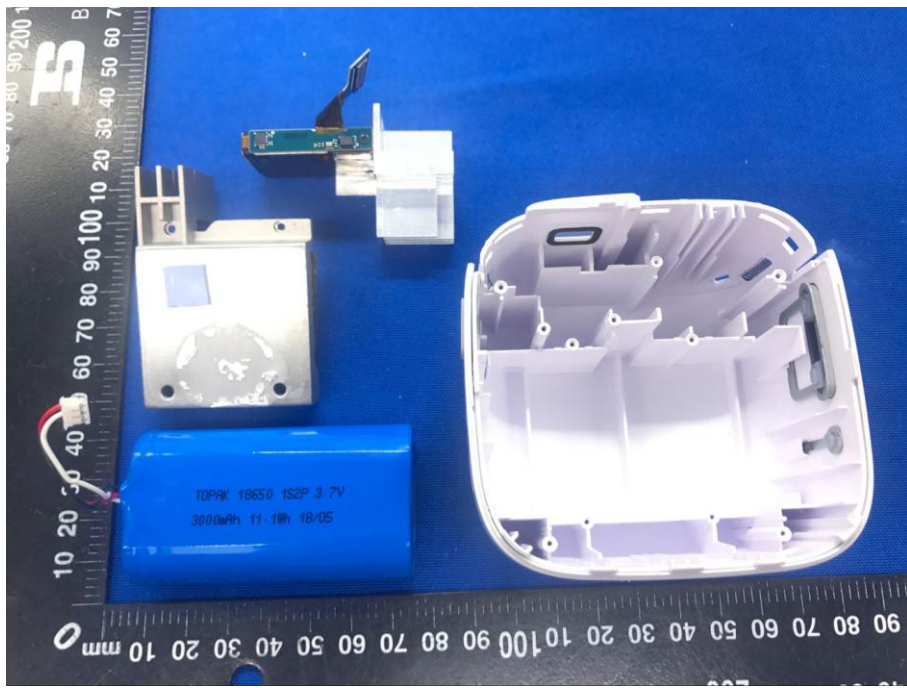

Appendix B: Photographs of EUT

Product: CINEMOOD STORYTELLER

Model: CNMD0016

Internal Photos

WIFI/BLE
ANT