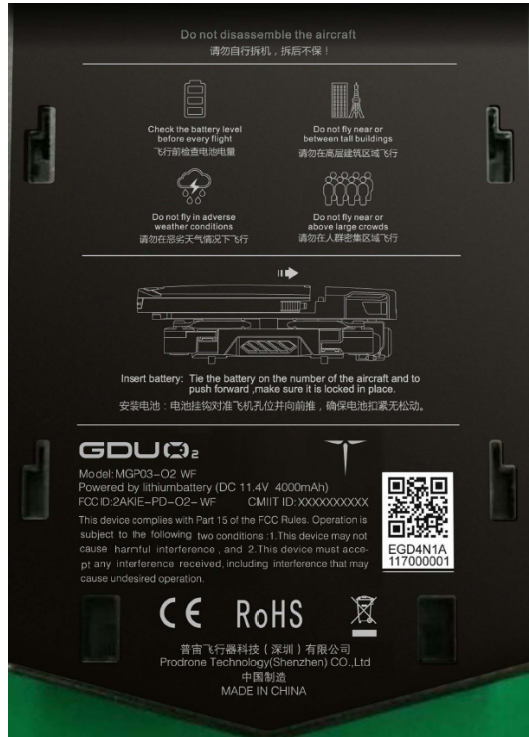

EXHIBIT A - FCC ID LABEL AND LOCATION

FCC ID Label

FCC ID Label Location Information

The label shown shall be permanently affixed at a conspicuous location on the device and be readily visible to the user at the time purchase (Labeling requirements per 2.925)