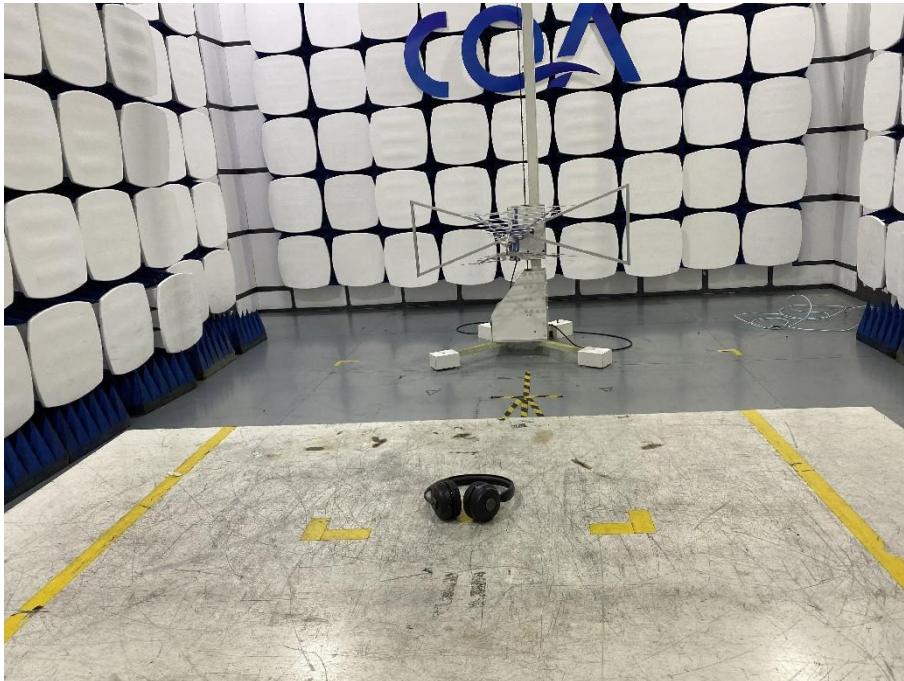

1 Photographs - EUT Test Setup

1.1 Radiated Emission

9KHz~30MHz:

30MHz~1GHz:

Above 1GHz:

1.2 Conducted Emission