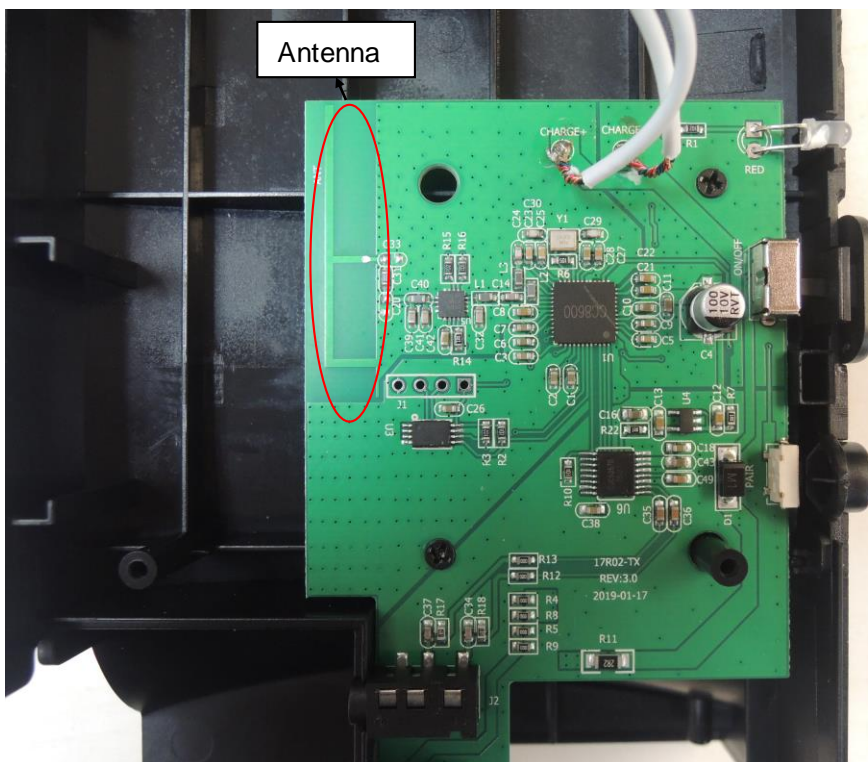

Type Designation: B07L9GPT7W, 17R02

FCC ID: 2AKI8-CRADLE

IC: 22462-CARDLE

Type Designation: B07L9GPT7W, 17R02

FCC ID: 2AKI8-CRADLE

IC: 22462-CARDLE