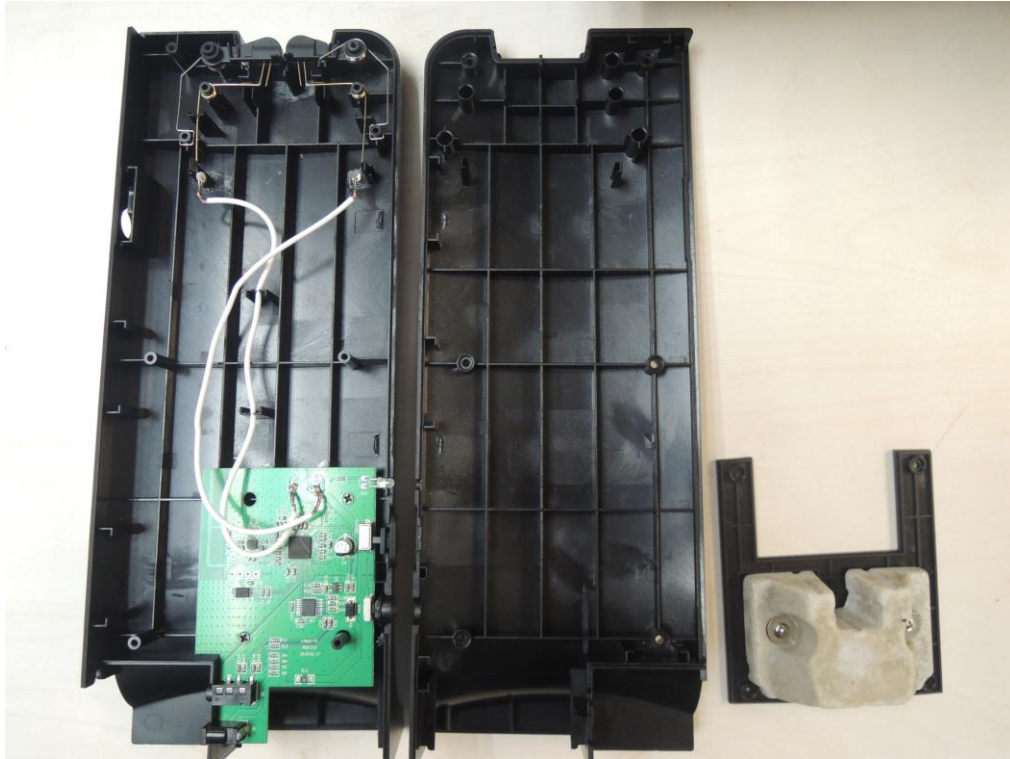

Type Designation: B07L9GPT7W, 17R02

FCC ID: 2AKI8-CRADLE

IC: 22462-CARDLE

Type Designation: B07L9GPT7W, 17R02

FCC ID: 2AKI8-CRADLE

IC: 22462-CARDLE