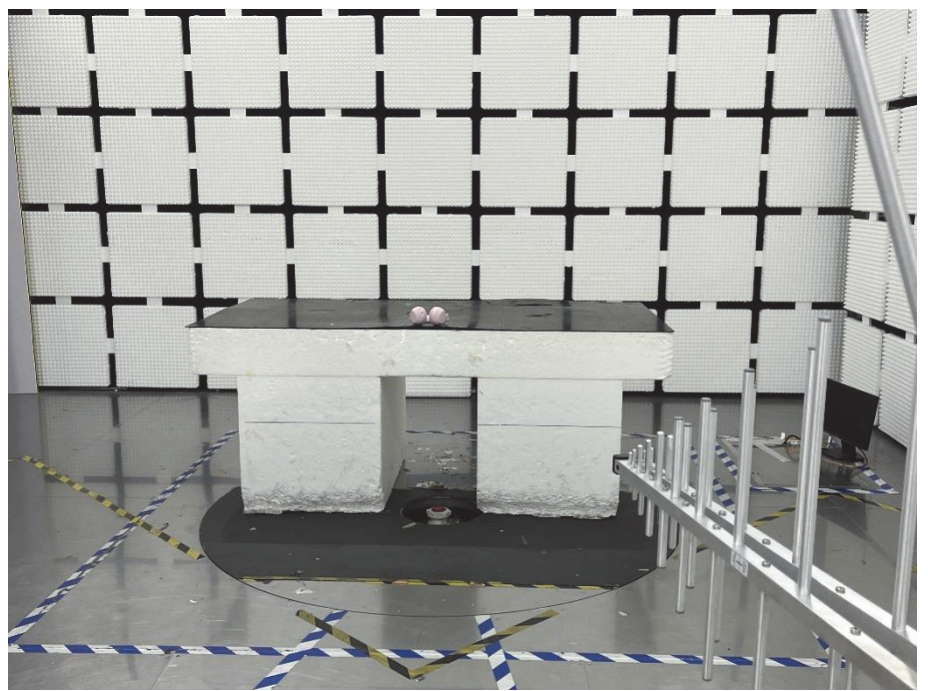

EXHIBIT 4 - TEST SETUP PHOTOGRAPHS

Conducted Emission Test Setup

Radiation Emission Test Setup (Below 30MHz)

Radiation Emission Test Setup (30MHz to 1GHz)

Radiation Emission Test Setup (1GHz to 18GHz)

Radiation Emission Test Setup (Above 18GHz)