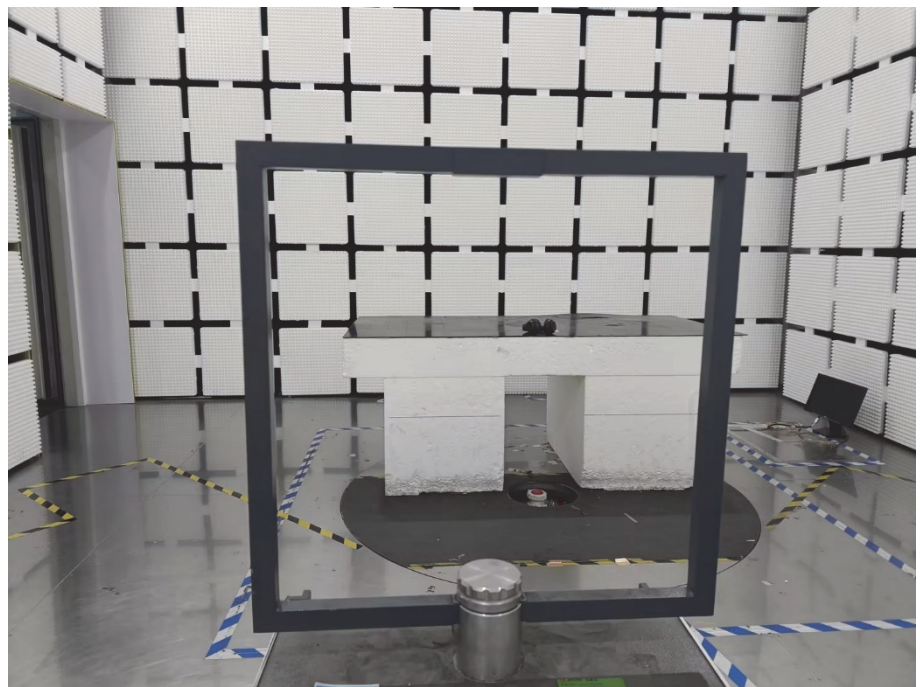

EXHIBIT 4 - TEST SETUP PHOTOGRAPHS

Conducted Emission Test Setup

Radiation Emission Test Setup (Below 30MHz)

Radiation Emission Test Setup (30MHz to 1GHz)

Radiation Emission Test Setup (1GHz to 18GHz)

**Radiation Emission Test
Setup (Above 18GHz)**