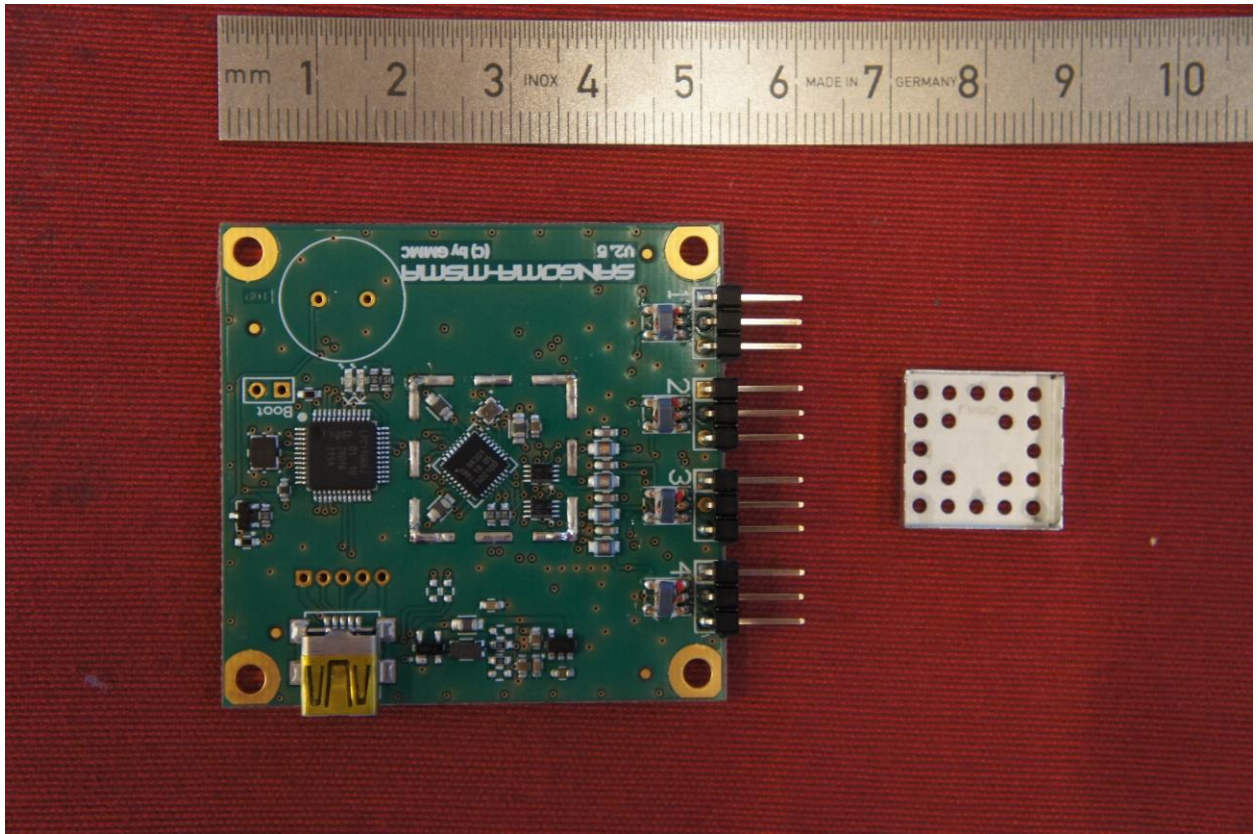

1 Annex C – documentation

1.1 List of Pictures

Picture 1: EUT - open RF shielding2

EMV **TESTHAUS** GmbH
Gustav-Hertz-Straße 35
94315 Straubing
Germany

GMMC GmbH
13.56 MHz Multi Standard - Multi Antenna
Reader/Writer
SANGOMA-MSMA 2v5

170186-AU01+W02
Annex C

Picture 1: EUT - open RF shielding