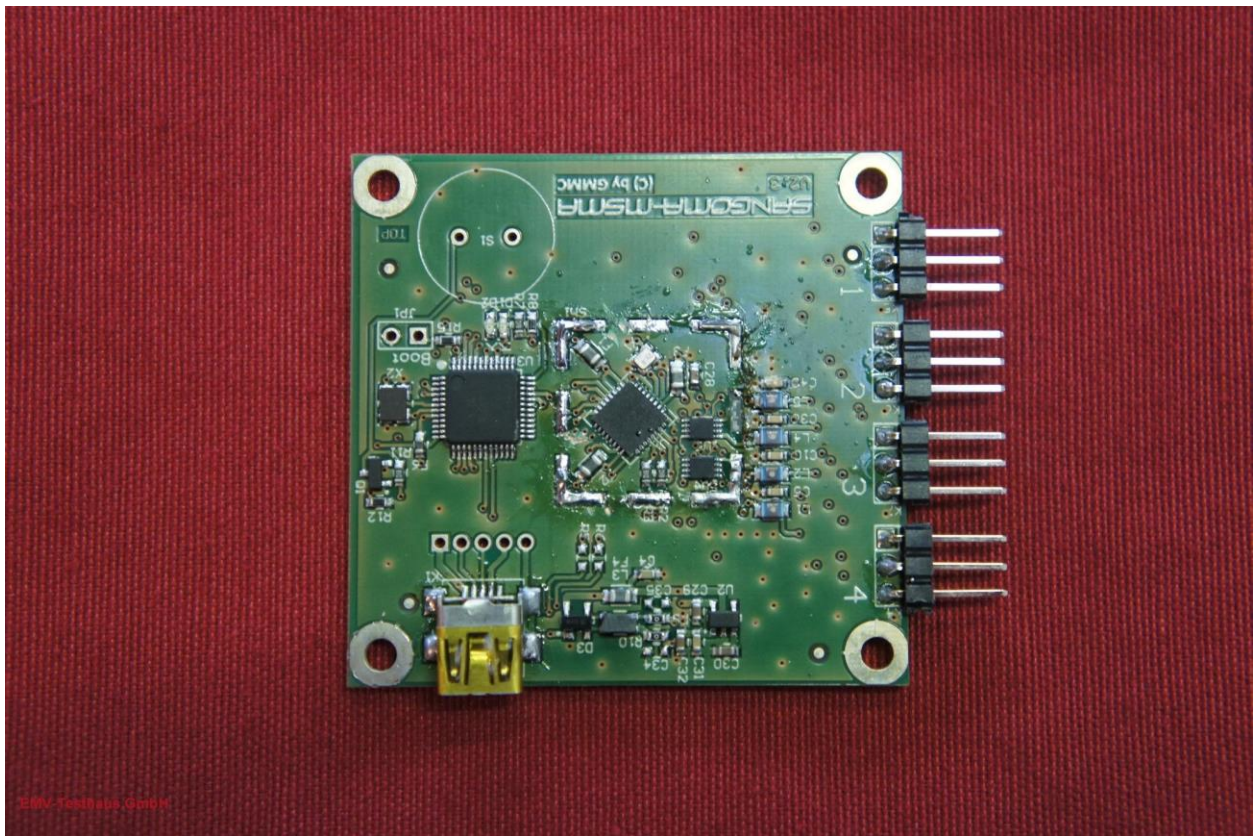

1 Annex C – documentation

1.1 List of Pictures

Picture 1: EUT - open RF shielding2

EMV **TESTHAUS** GmbH
Gustav-Hertz-Straße 35
94315 Straubing
Germany

GMMC GmbH
13.56 MHz Multi Standard - Multi Antenna
Reader/Writer
SANGOMA-MSMA 2V3

160826-AU01+W02
Annex C

Picture 1: EUT - open RF shielding