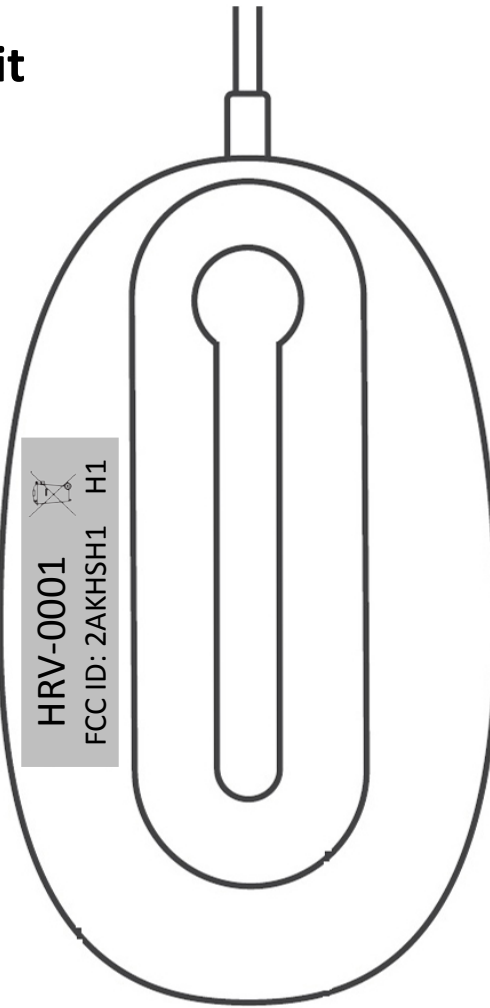

## Back Side of Main Unit

**Bluetooth ID**   **Recycle Symbol (3mm Font Size)**  
**FCC ID**   **Model Number (2mm Font Size)**  
**24mm x 7mm Overall**