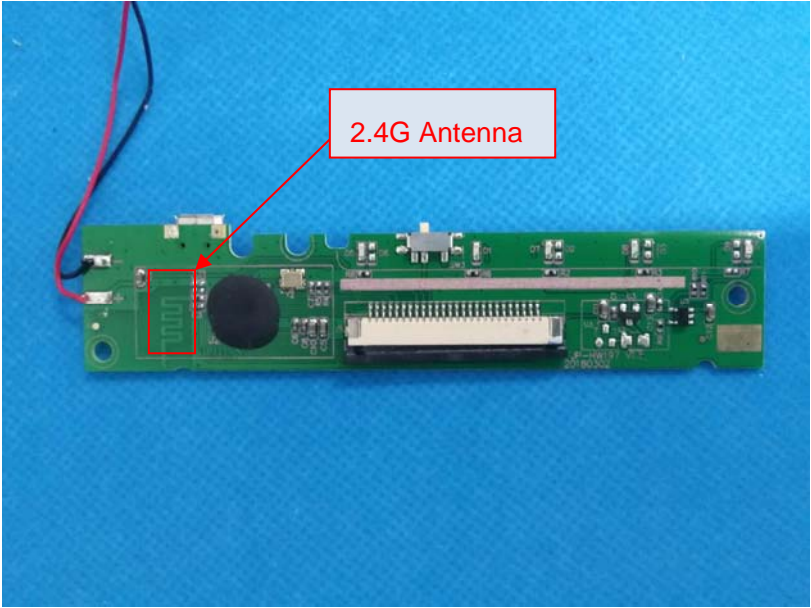

Test Model No.: HW197-3-L

2.4G Antenna